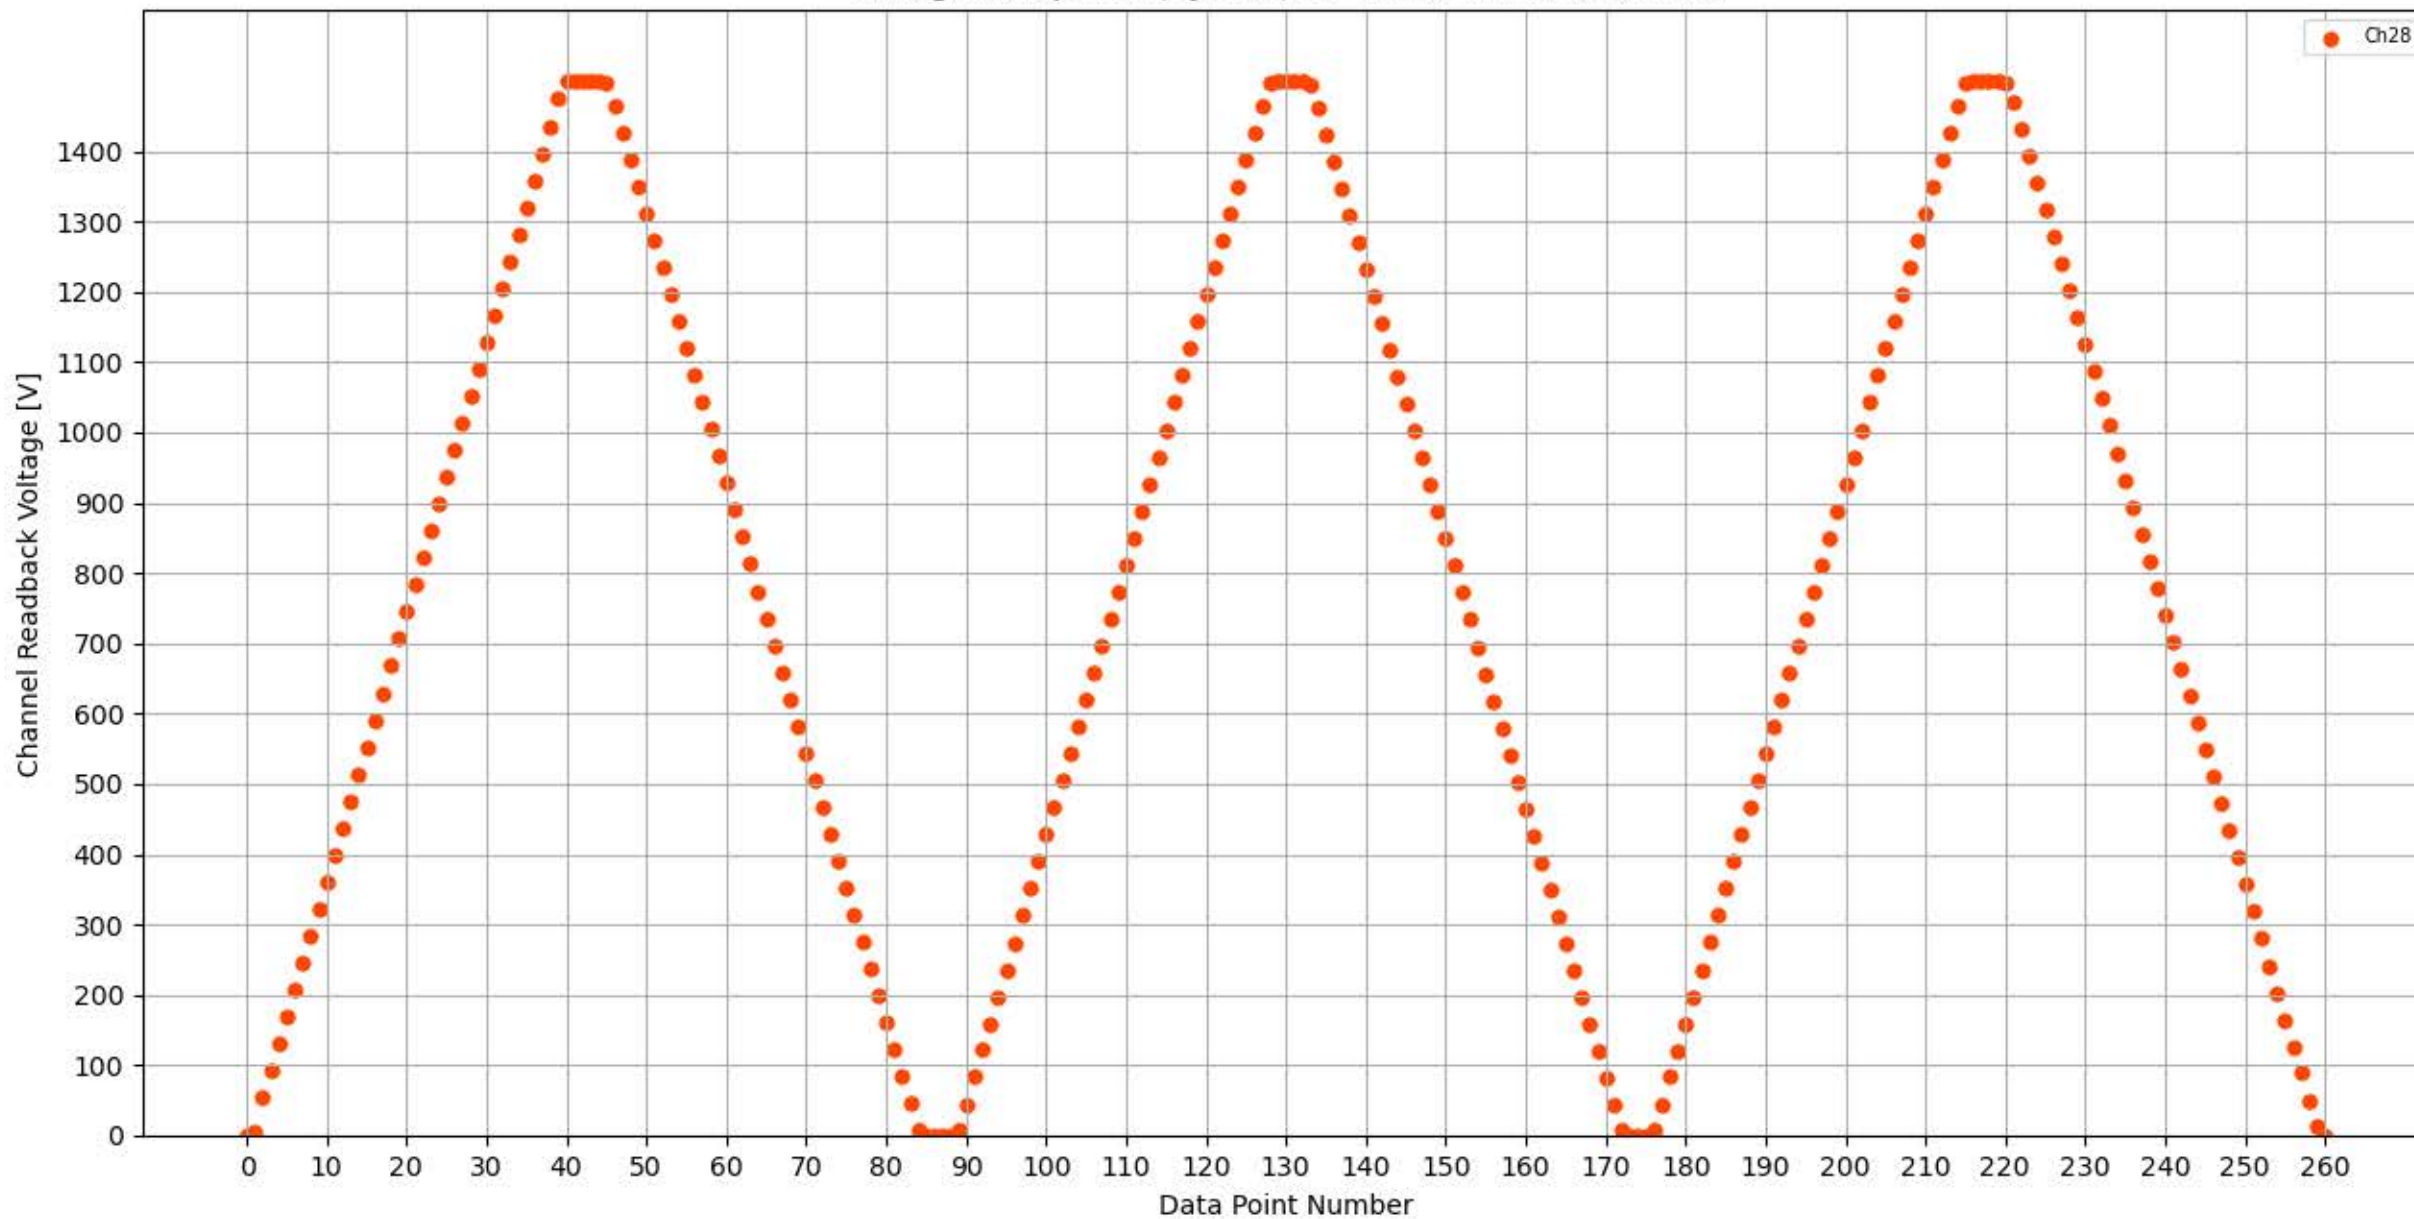

Voltage Ramp Test (Python) Bd #256, Slot #3, Ch #29

Voltage Ramp Test (Python) Bd #256, Slot #3, Ch #28