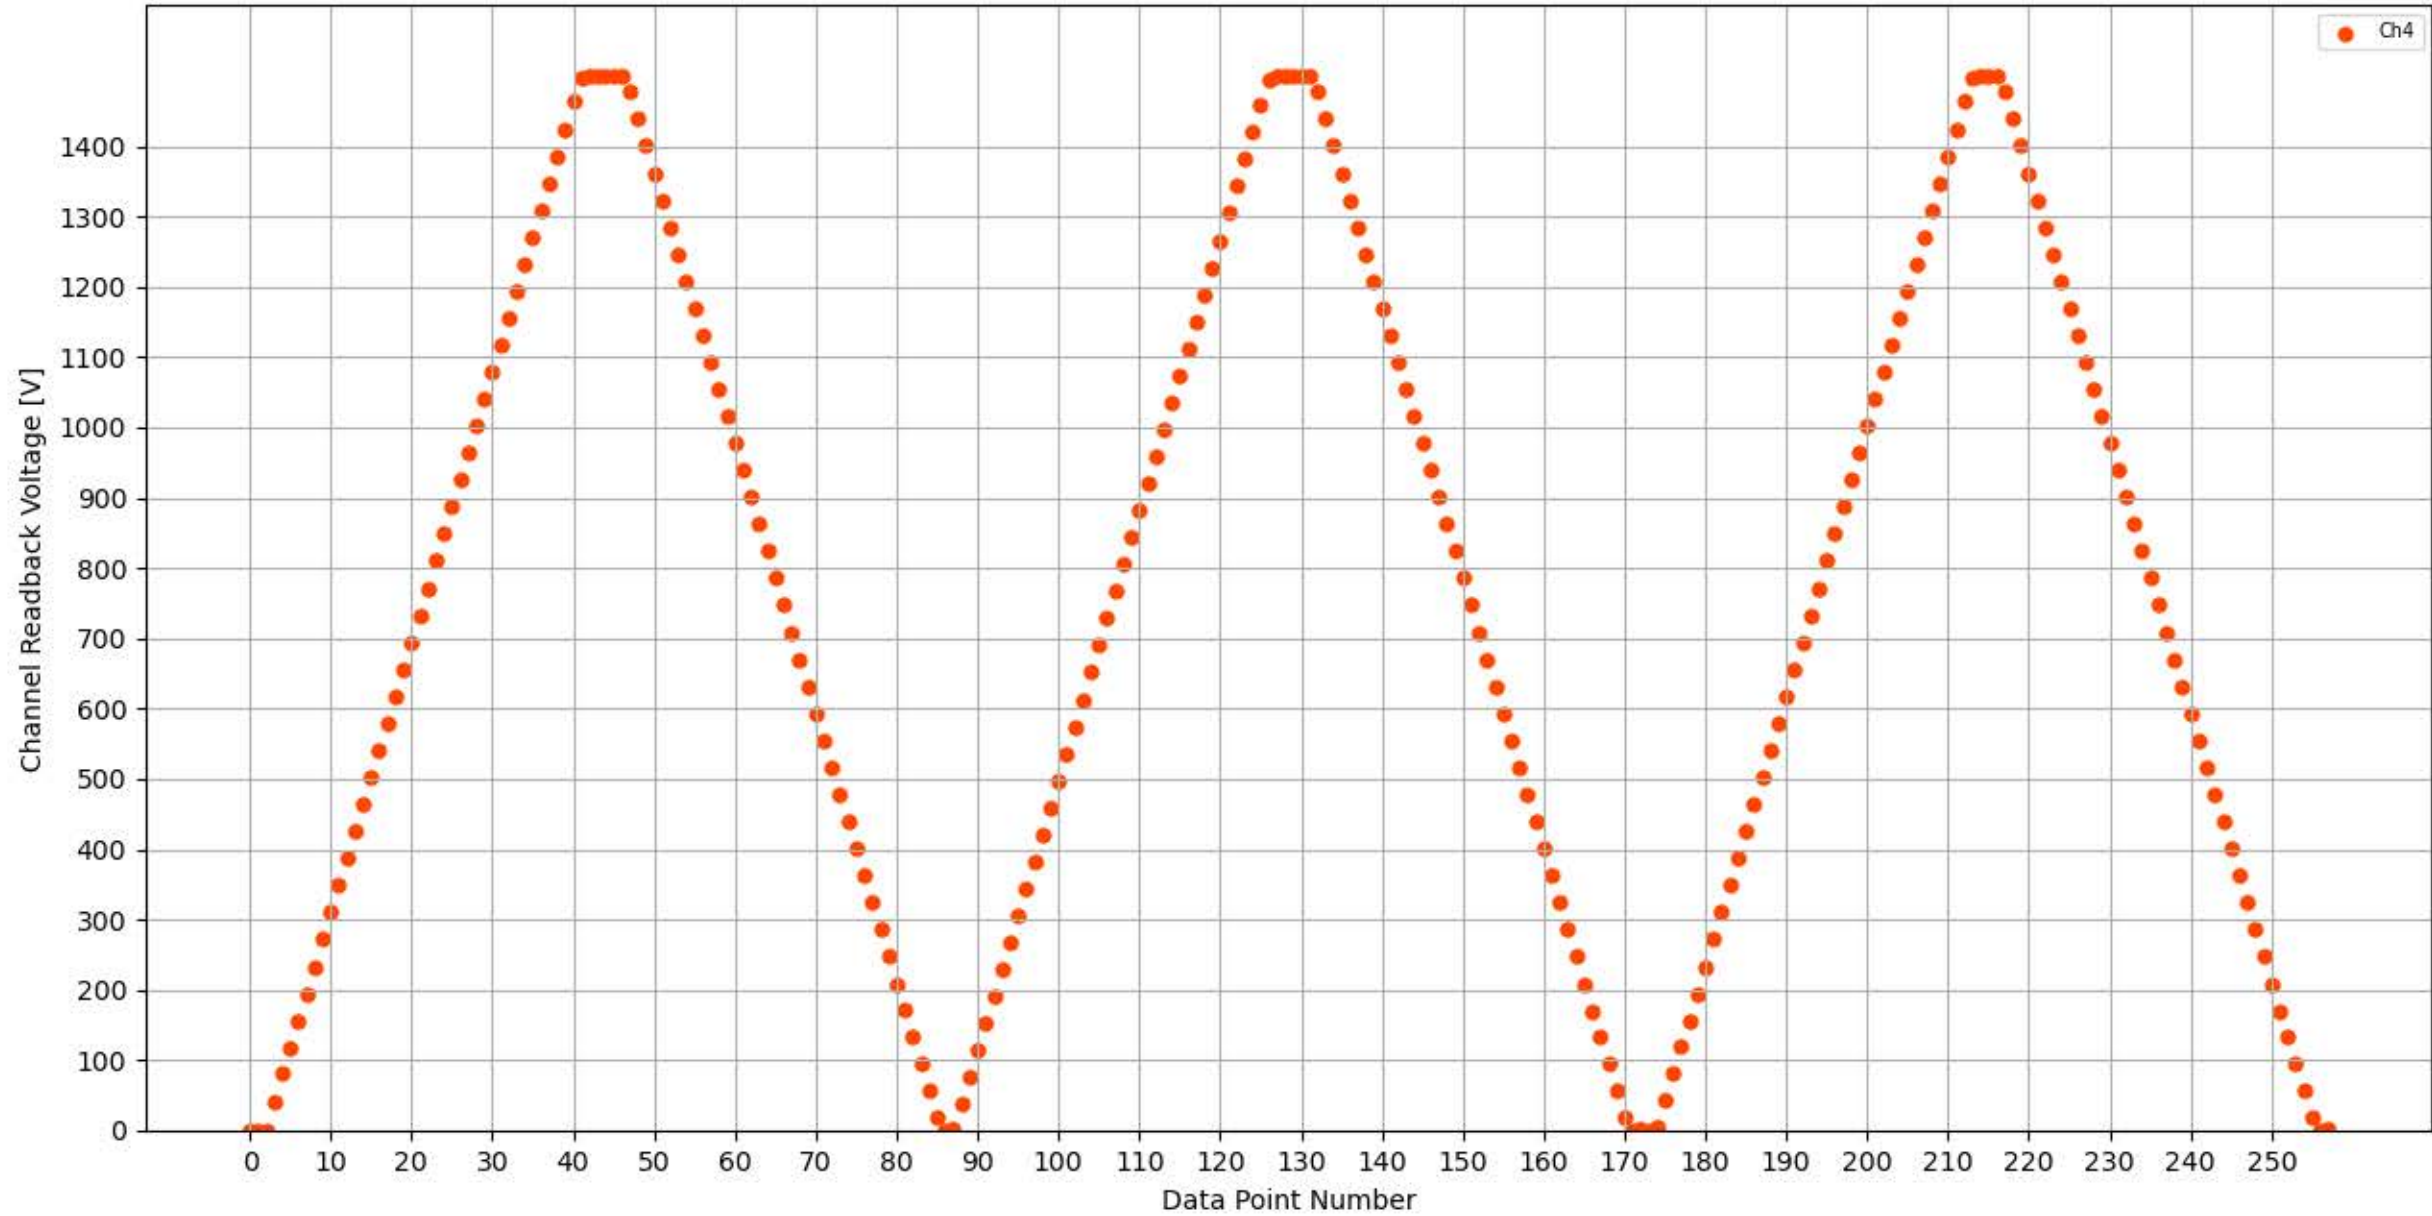

Voltage Ramp Test (Python) Bd #256, Slot #3, Ch #0

Voltage Ramp Test (Python) Bd #256, Slot #3, Ch #1

Voltage Ramp Test (Python) Bd #256, Slot #3, Ch #2

Voltage Ramp Test (Python) Bd #256, Slot #3, Ch #3

Voltage Ramp Test (Python) Bd #256, Slot #3, Ch #4

Voltage Ramp Test (Python) Bd #256, Slot #3, Ch #5

Voltage Ramp Test (Python) Bd #256, Slot #3, Ch #6

Voltage Ramp Test (Python) Bd #256, Slot #3, Ch #7