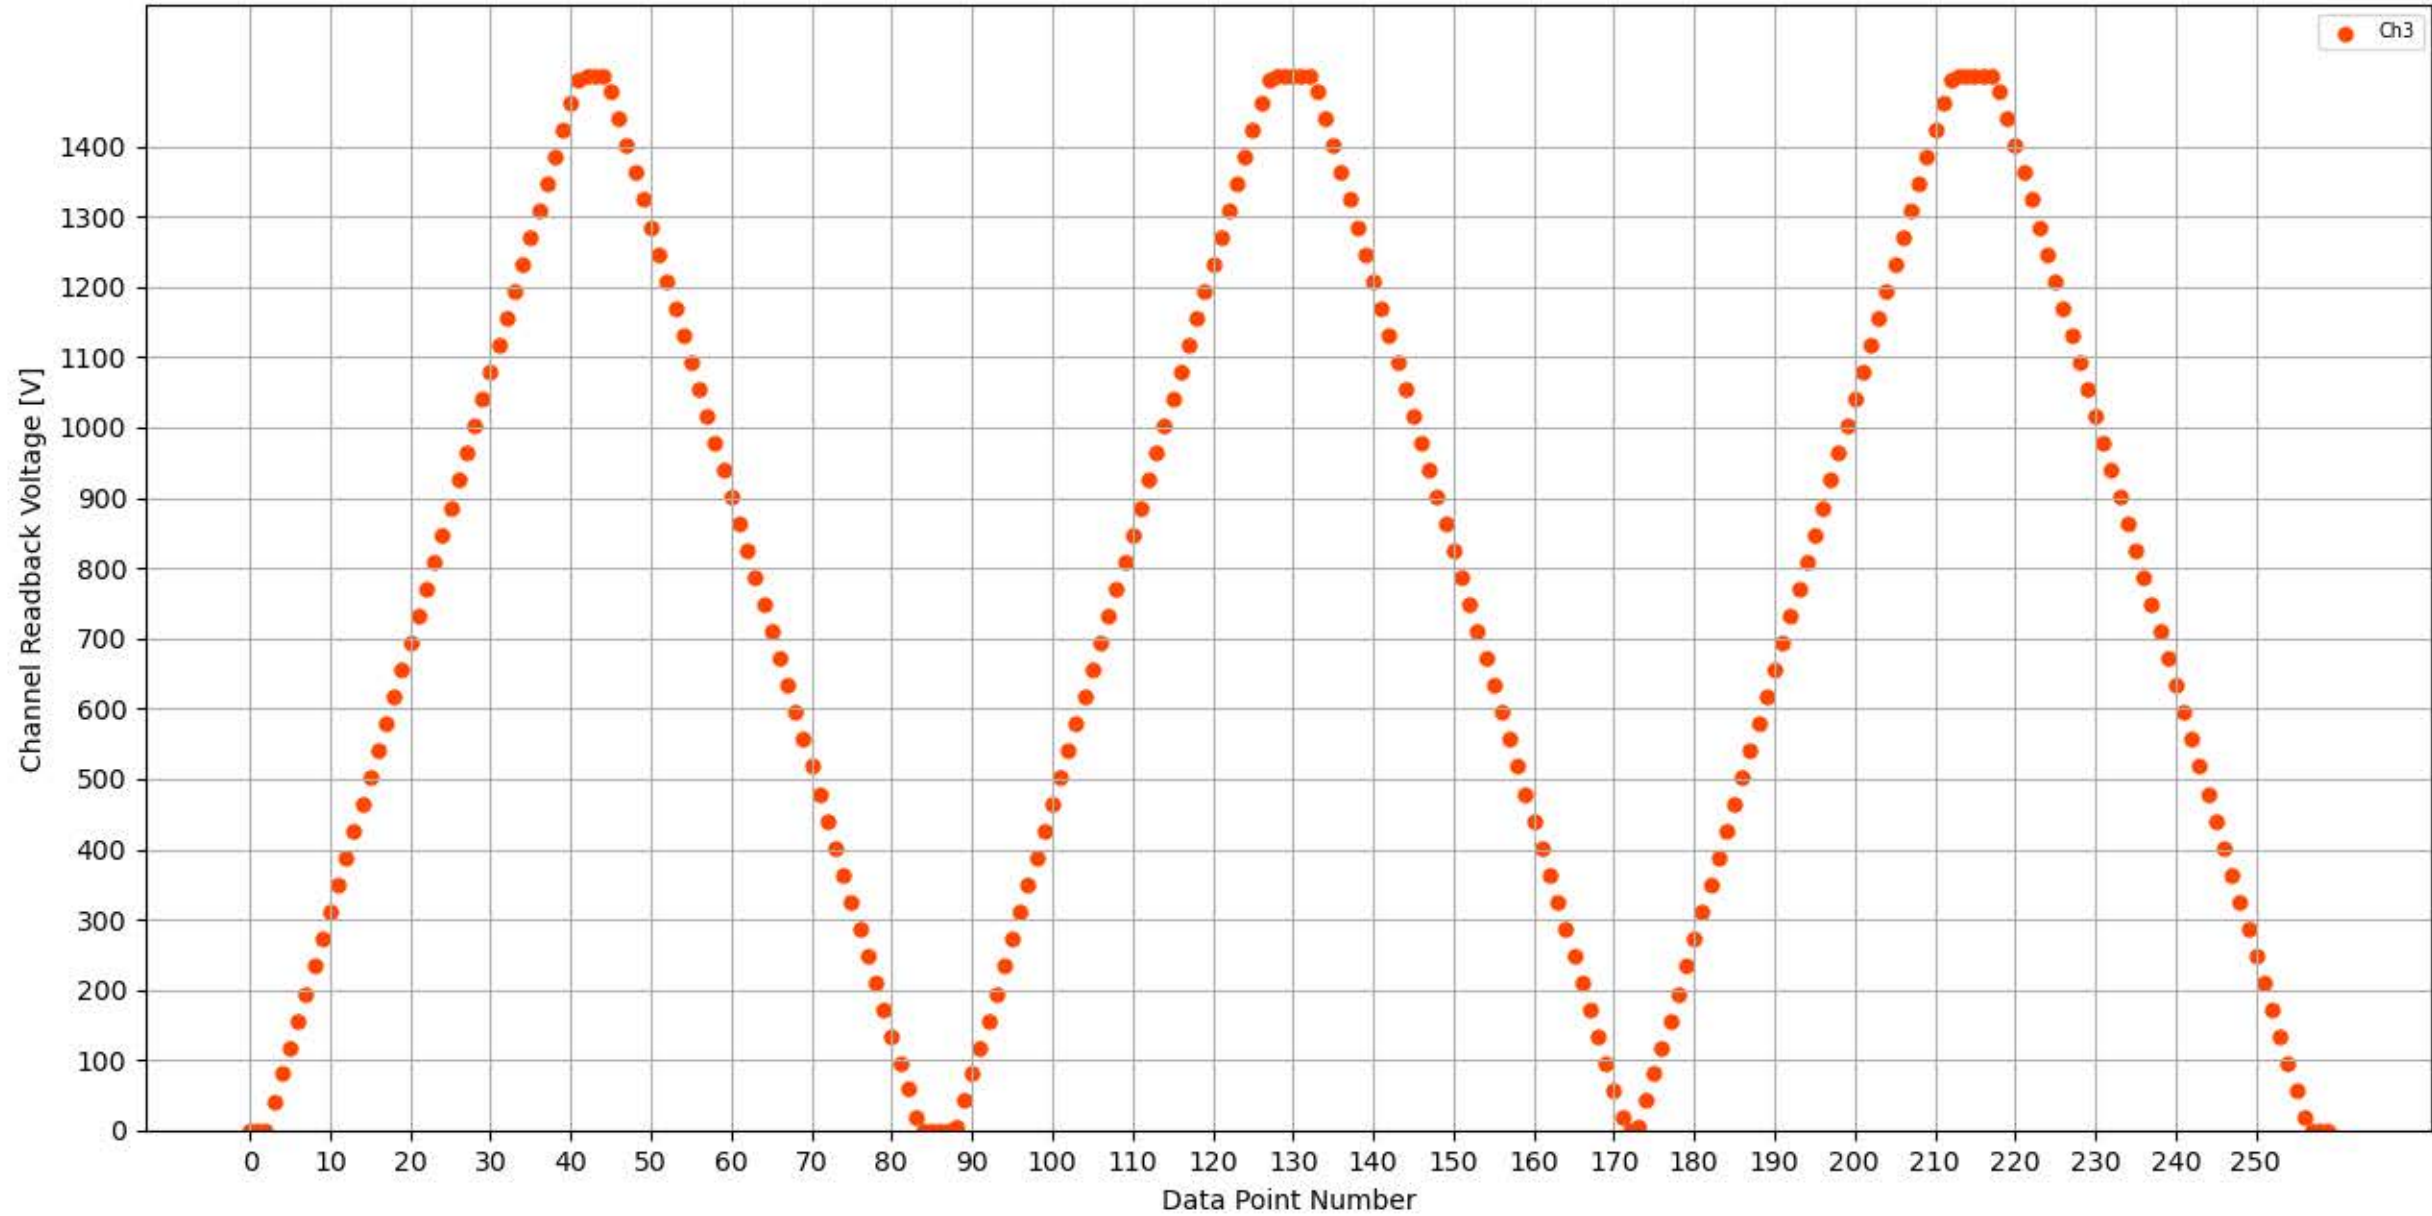

Voltage Ramp Test (Python) Bd #256, Slot #3, Ch #0

Voltage Ramp Test (Python) Bd #256, Slot #3, Ch #1

Voltage Ramp Test (Python) Bd #256, Slot #3, Ch #2

Voltage Ramp Test (Python) Bd #256, Slot #3, Ch #3

Voltage Ramp Test (Python) Bd #256, Slot #3, Ch #4

Voltage Ramp Test (Python) Bd #256, Slot #3, Ch #5

Voltage Ramp Test (Python) Bd #256, Slot #3, Ch #6

Voltage Ramp Test (Python) Bd #256, Slot #3, Ch #7