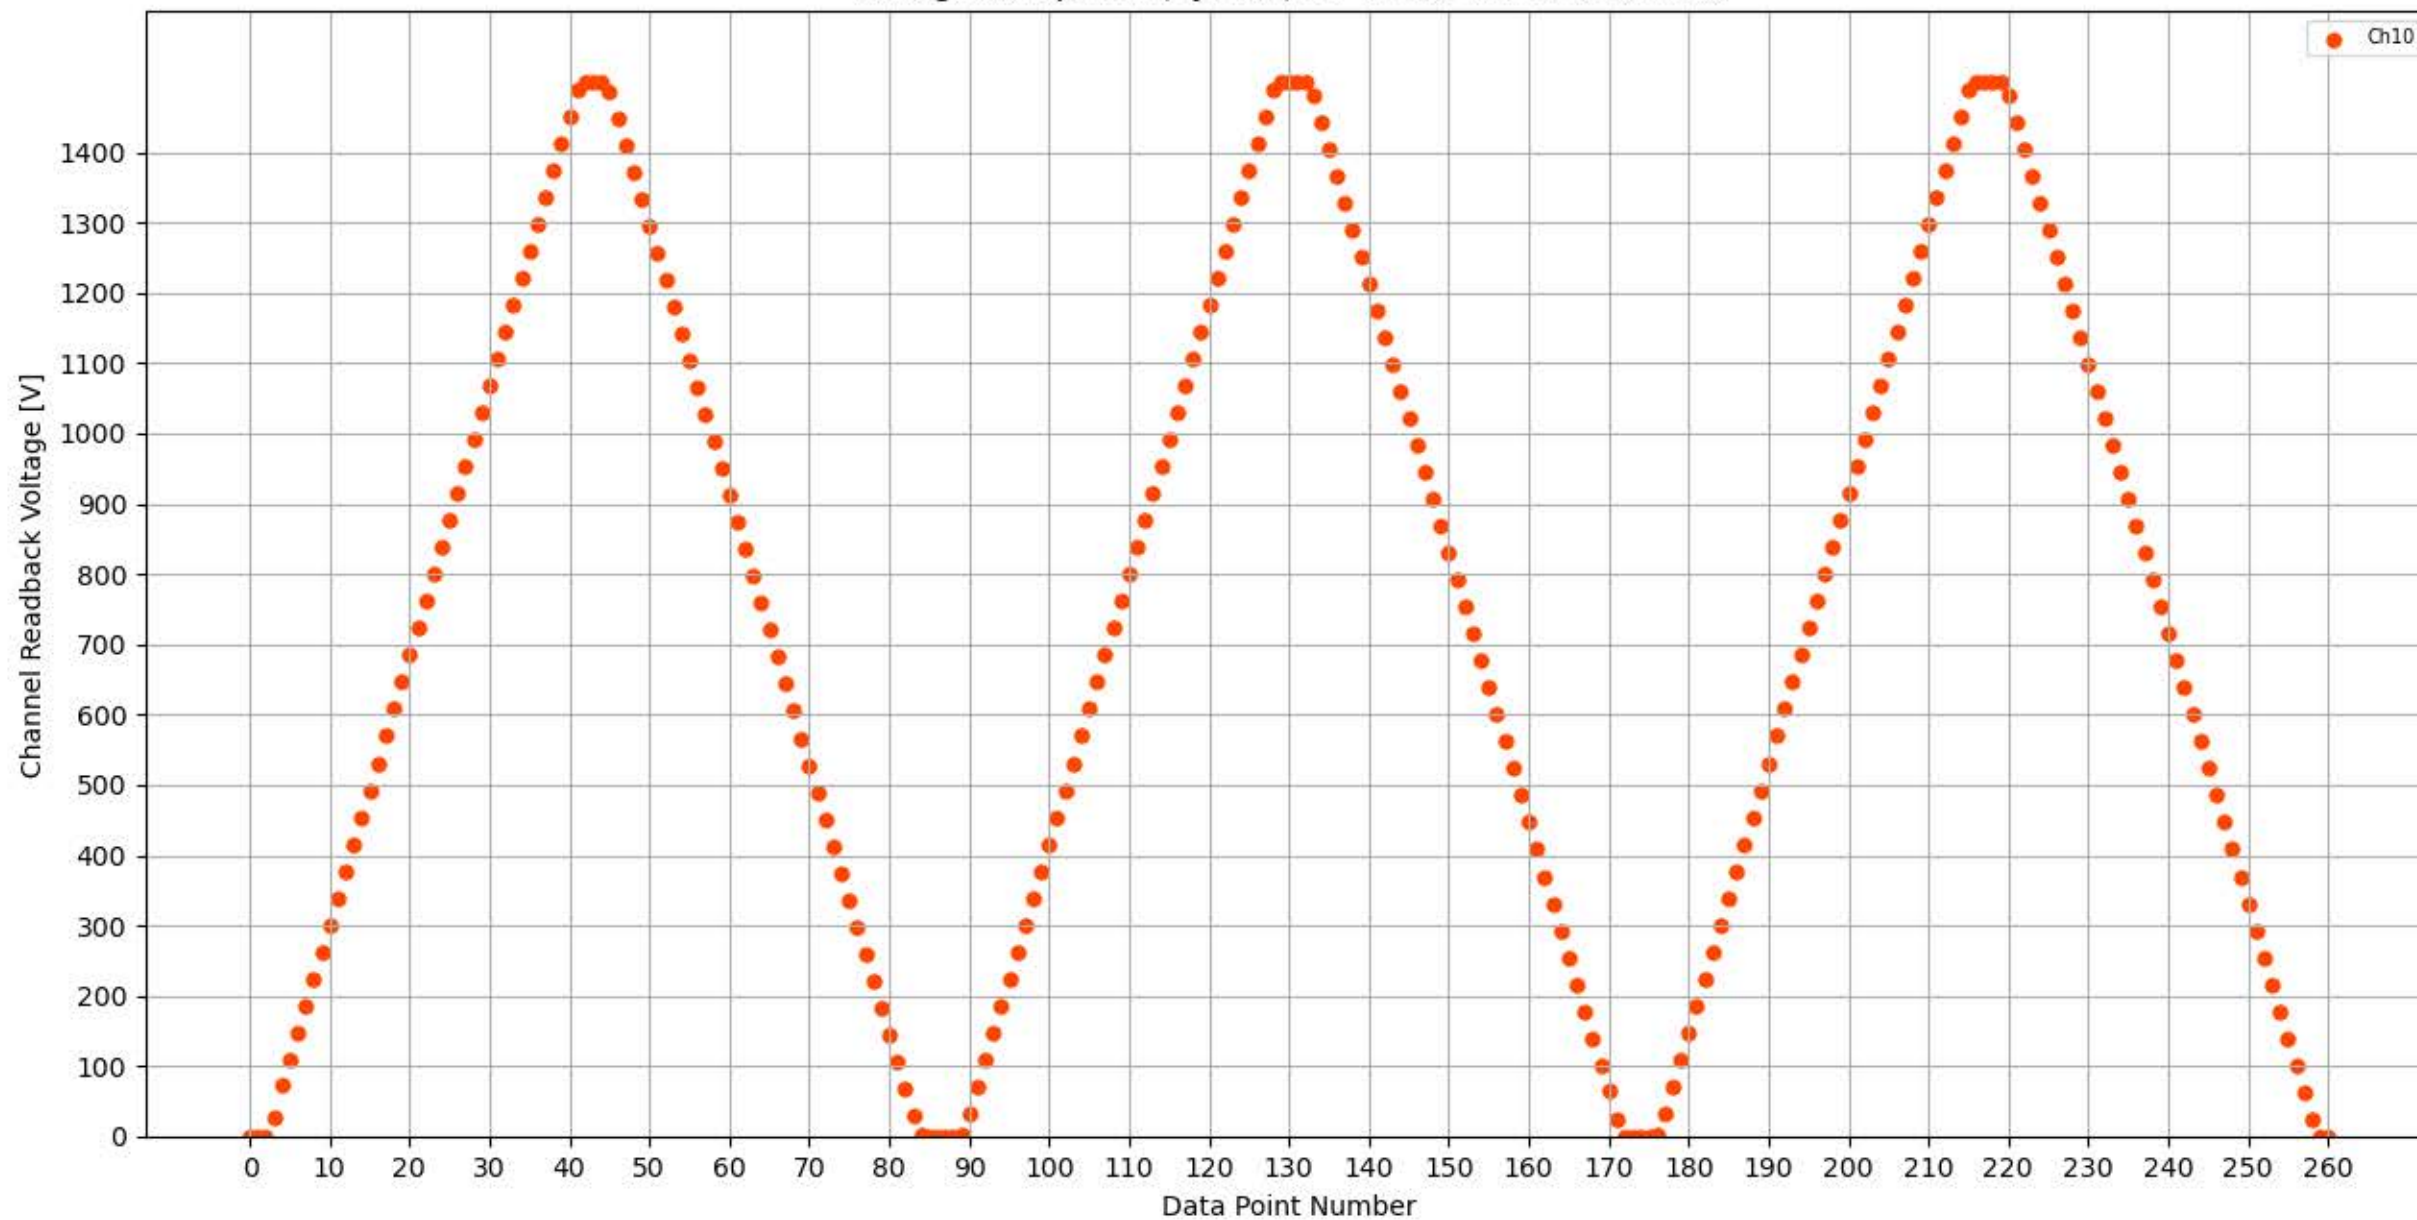

Voltage Ramp Test (Python) Bd #256, Slot #3, Ch #11

Voltage Ramp Test (Python) Bd #256, Slot #3, Ch #10