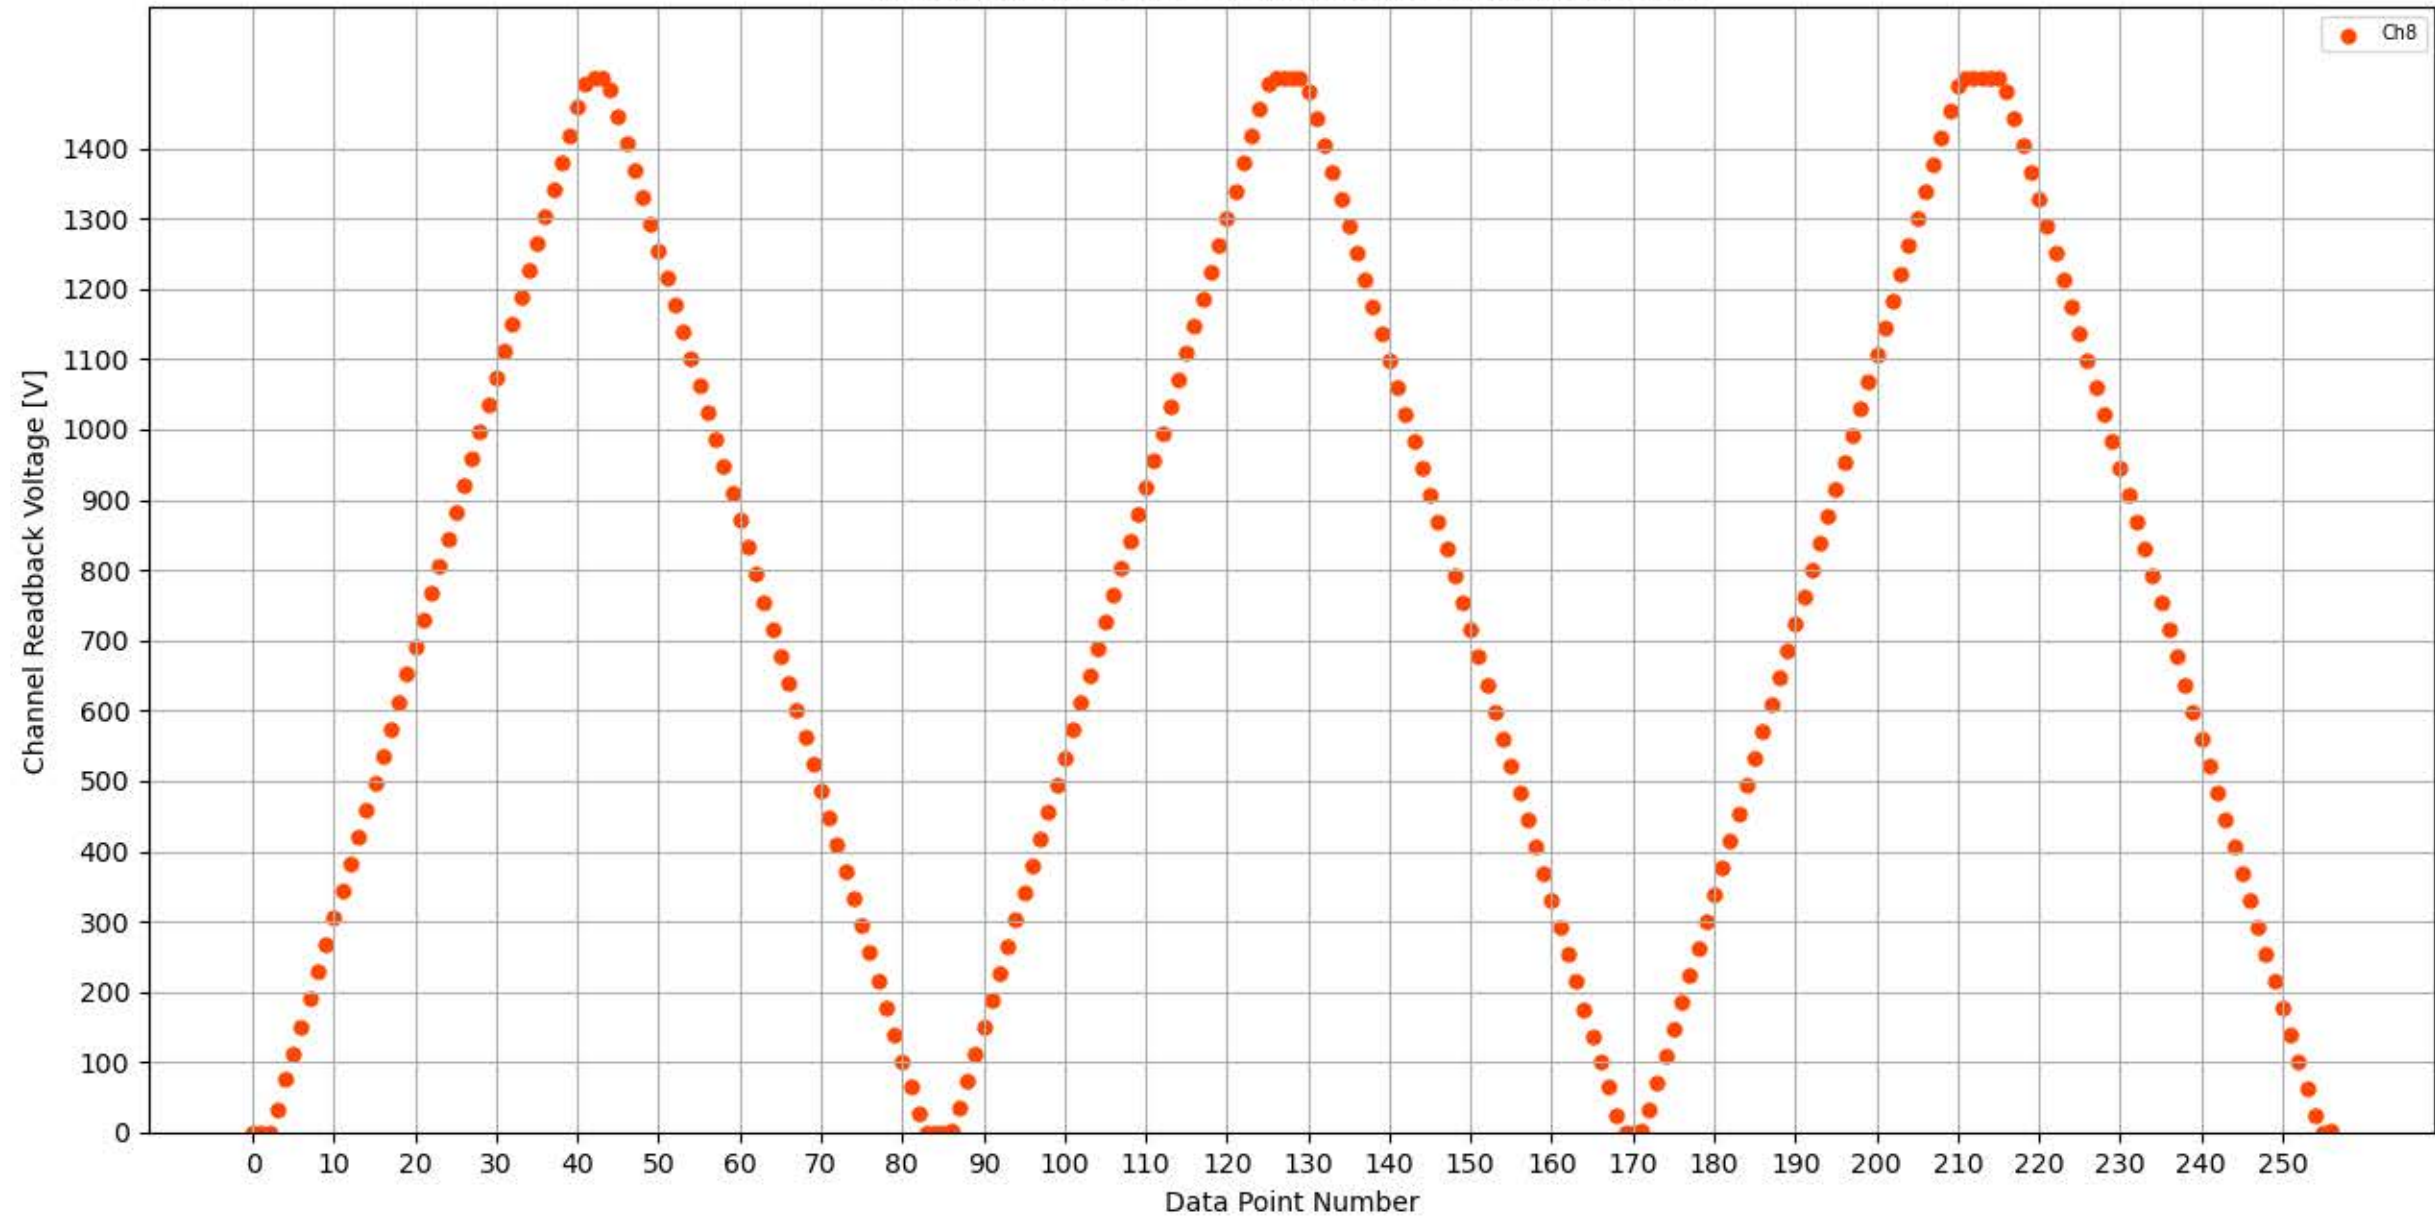

Voltage Ramp Test (Python) Bd #256, Slot #3, Ch #9

Voltage Ramp Test (Python) Bd #256, Slot #3, Ch #8