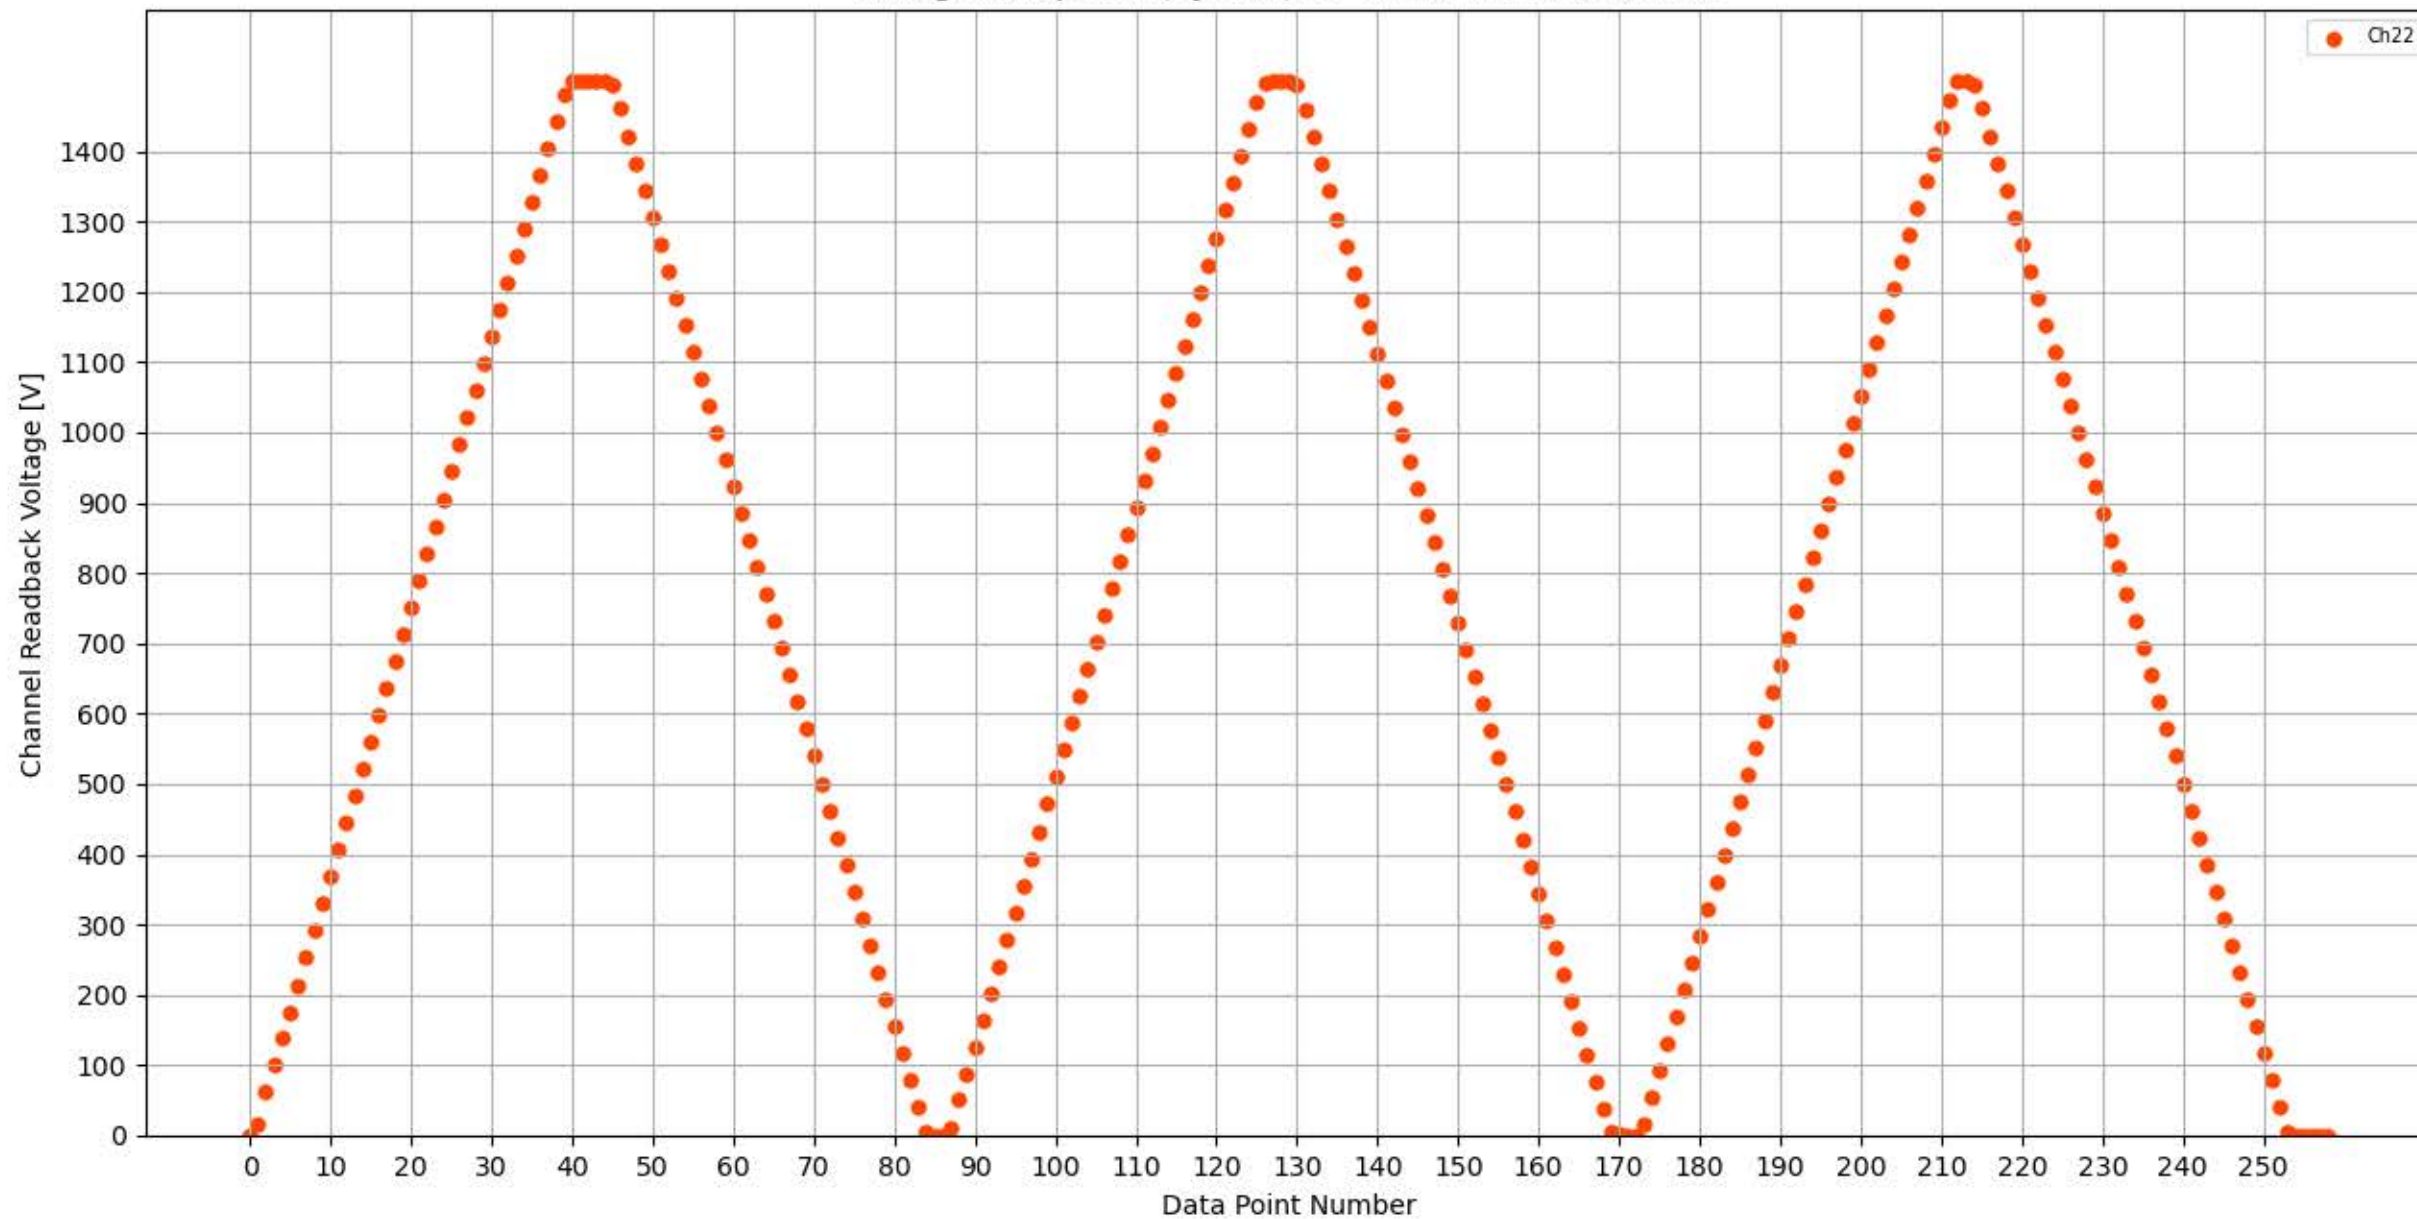

Voltage Ramp Test (Python) Bd #256, Slot #3, Ch #23

Voltage Ramp Test (Python) Bd #256, Slot #3, Ch #22