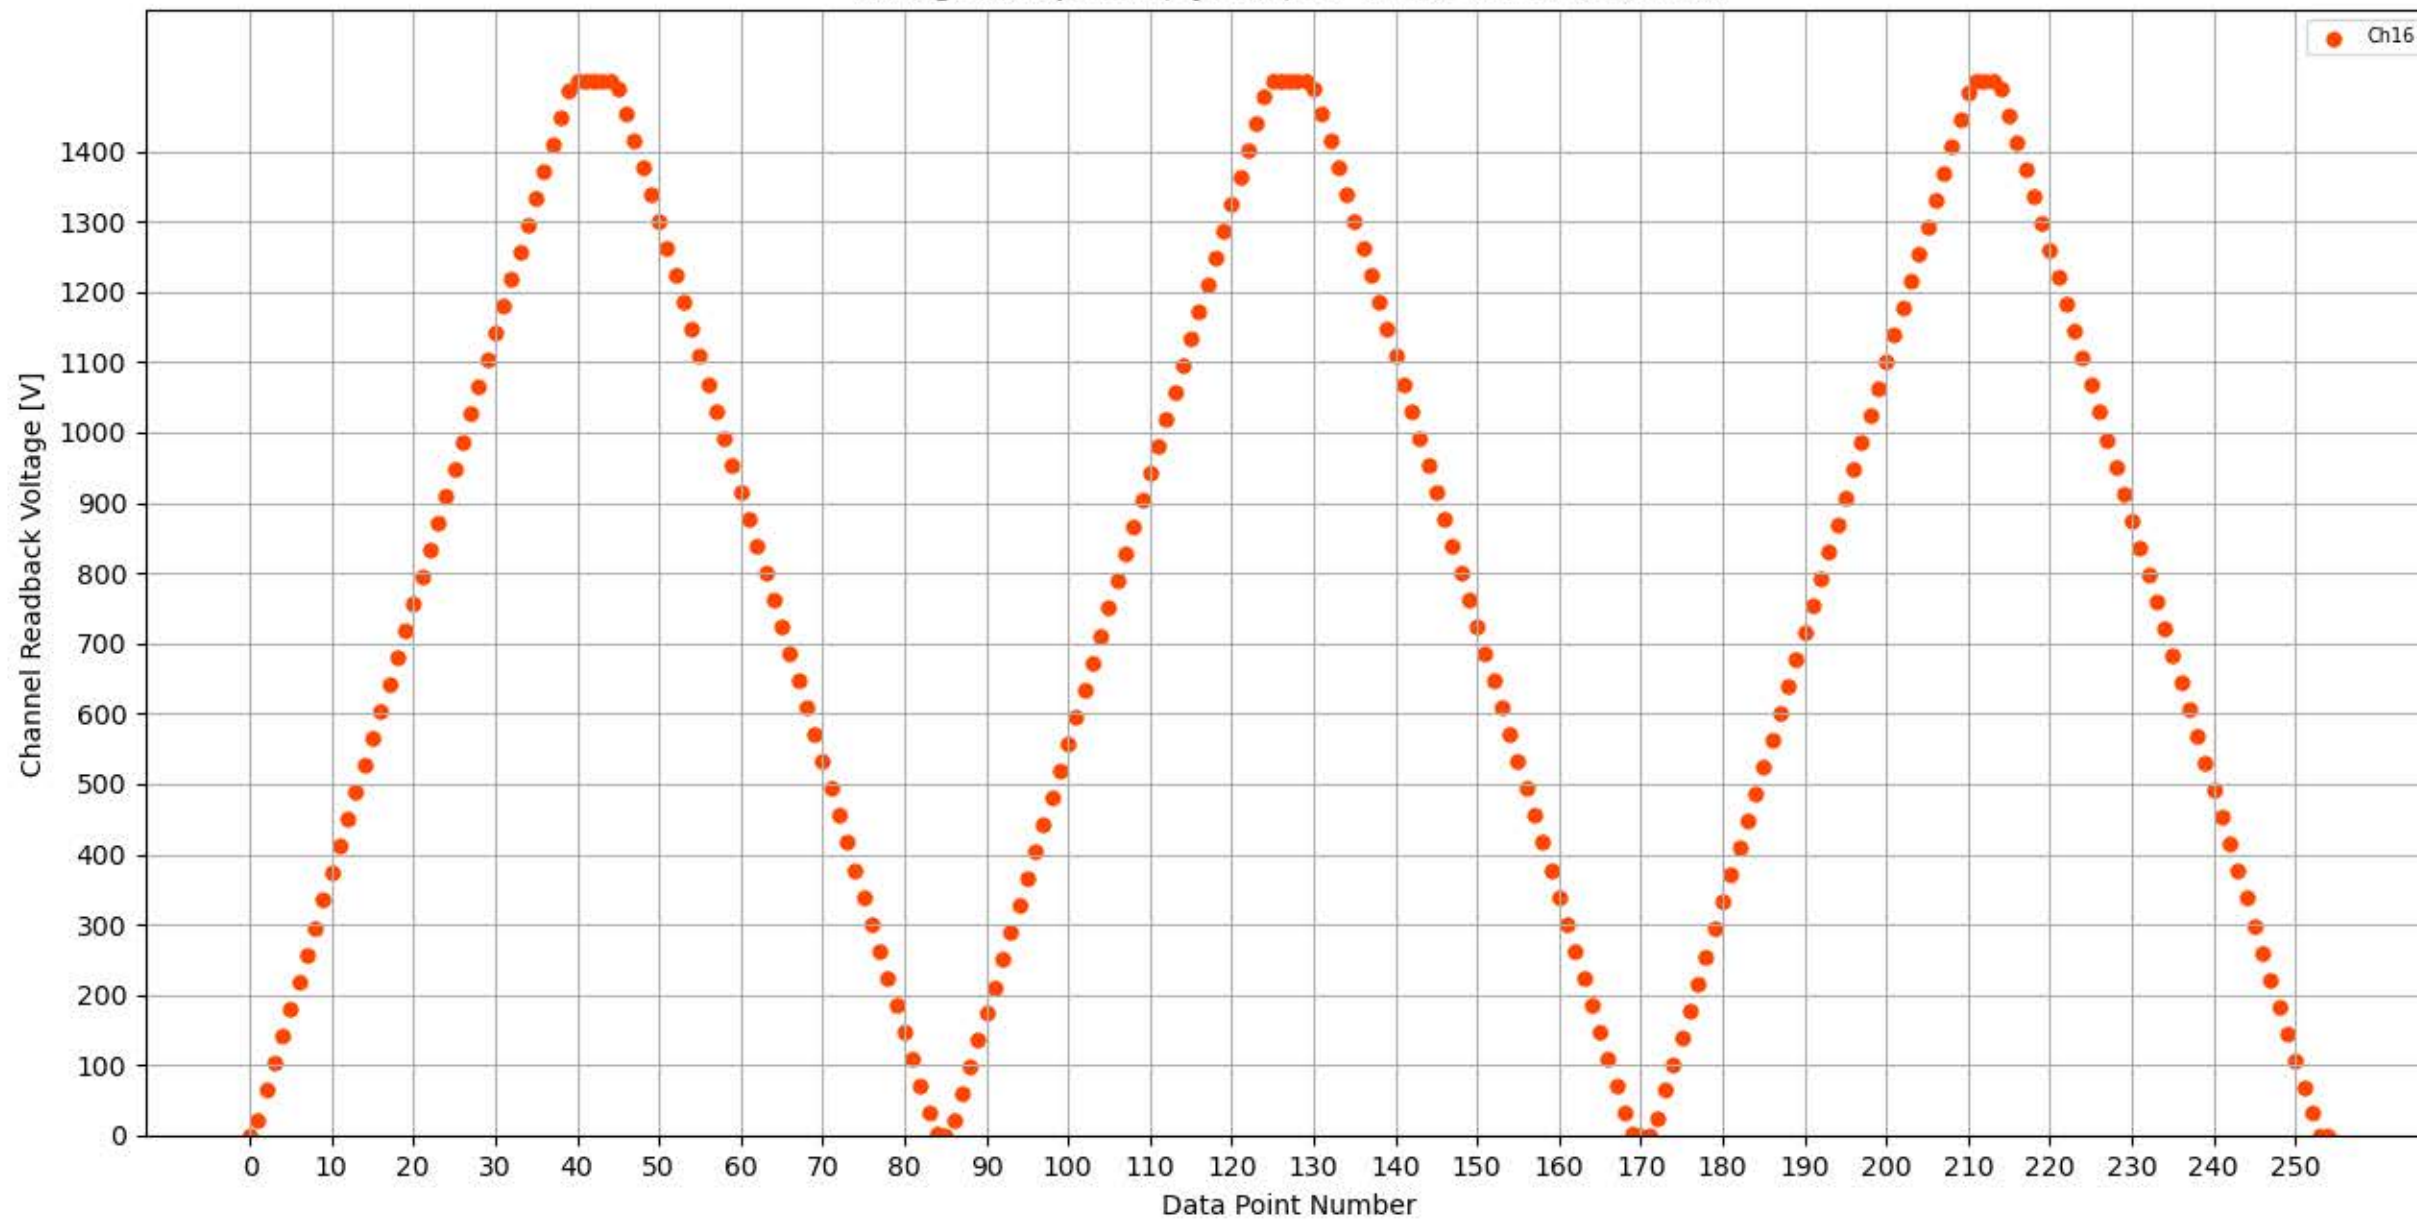

Voltage Ramp Test (Python) Bd #256, Slot #3, Ch #17

Voltage Ramp Test (Python) Bd #256, Slot #3, Ch #16