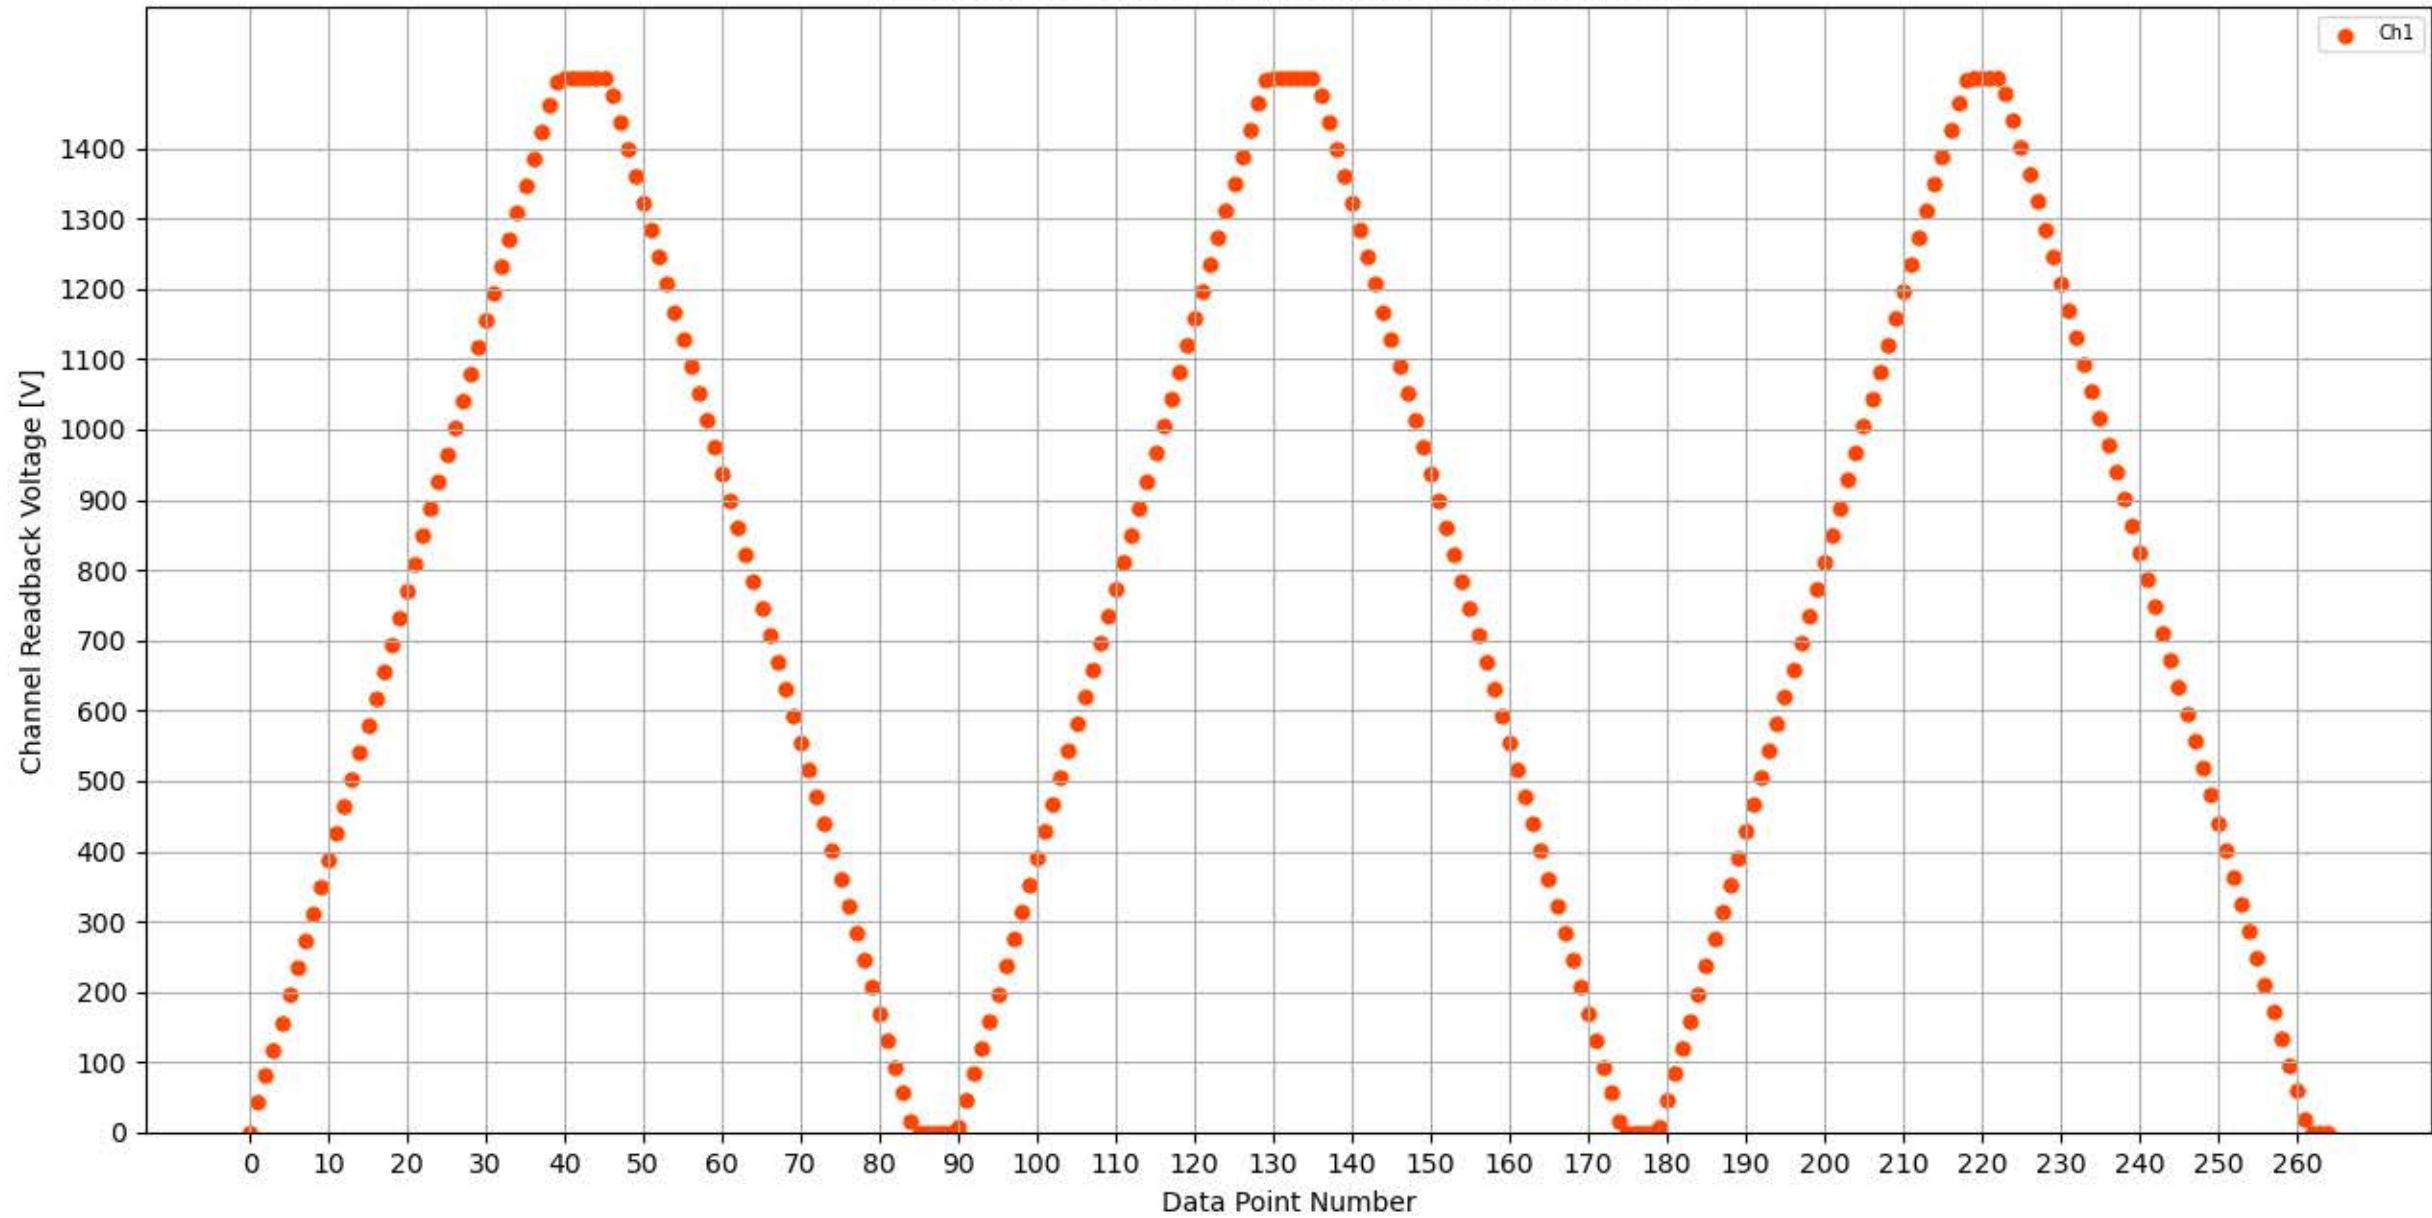

Voltage Ramp Test (Python) Bd #256, Slot #3, Ch #0

Voltage Ramp Test (Python) Bd #256, Slot #3, Ch #1

Voltage Ramp Test (Python) Bd #256, Slot #3, Ch #2

Voltage Ramp Test (Python) Bd #256, Slot #3, Ch #3

Voltage Ramp Test (Python) Bd #256, Slot #3, Ch #4

Voltage Ramp Test (Python) Bd #256, Slot #3, Ch #5

Voltage Ramp Test (Python) Bd #256, Slot #3, Ch #6

Voltage Ramp Test (Python) Bd #256, Slot #3, Ch #7