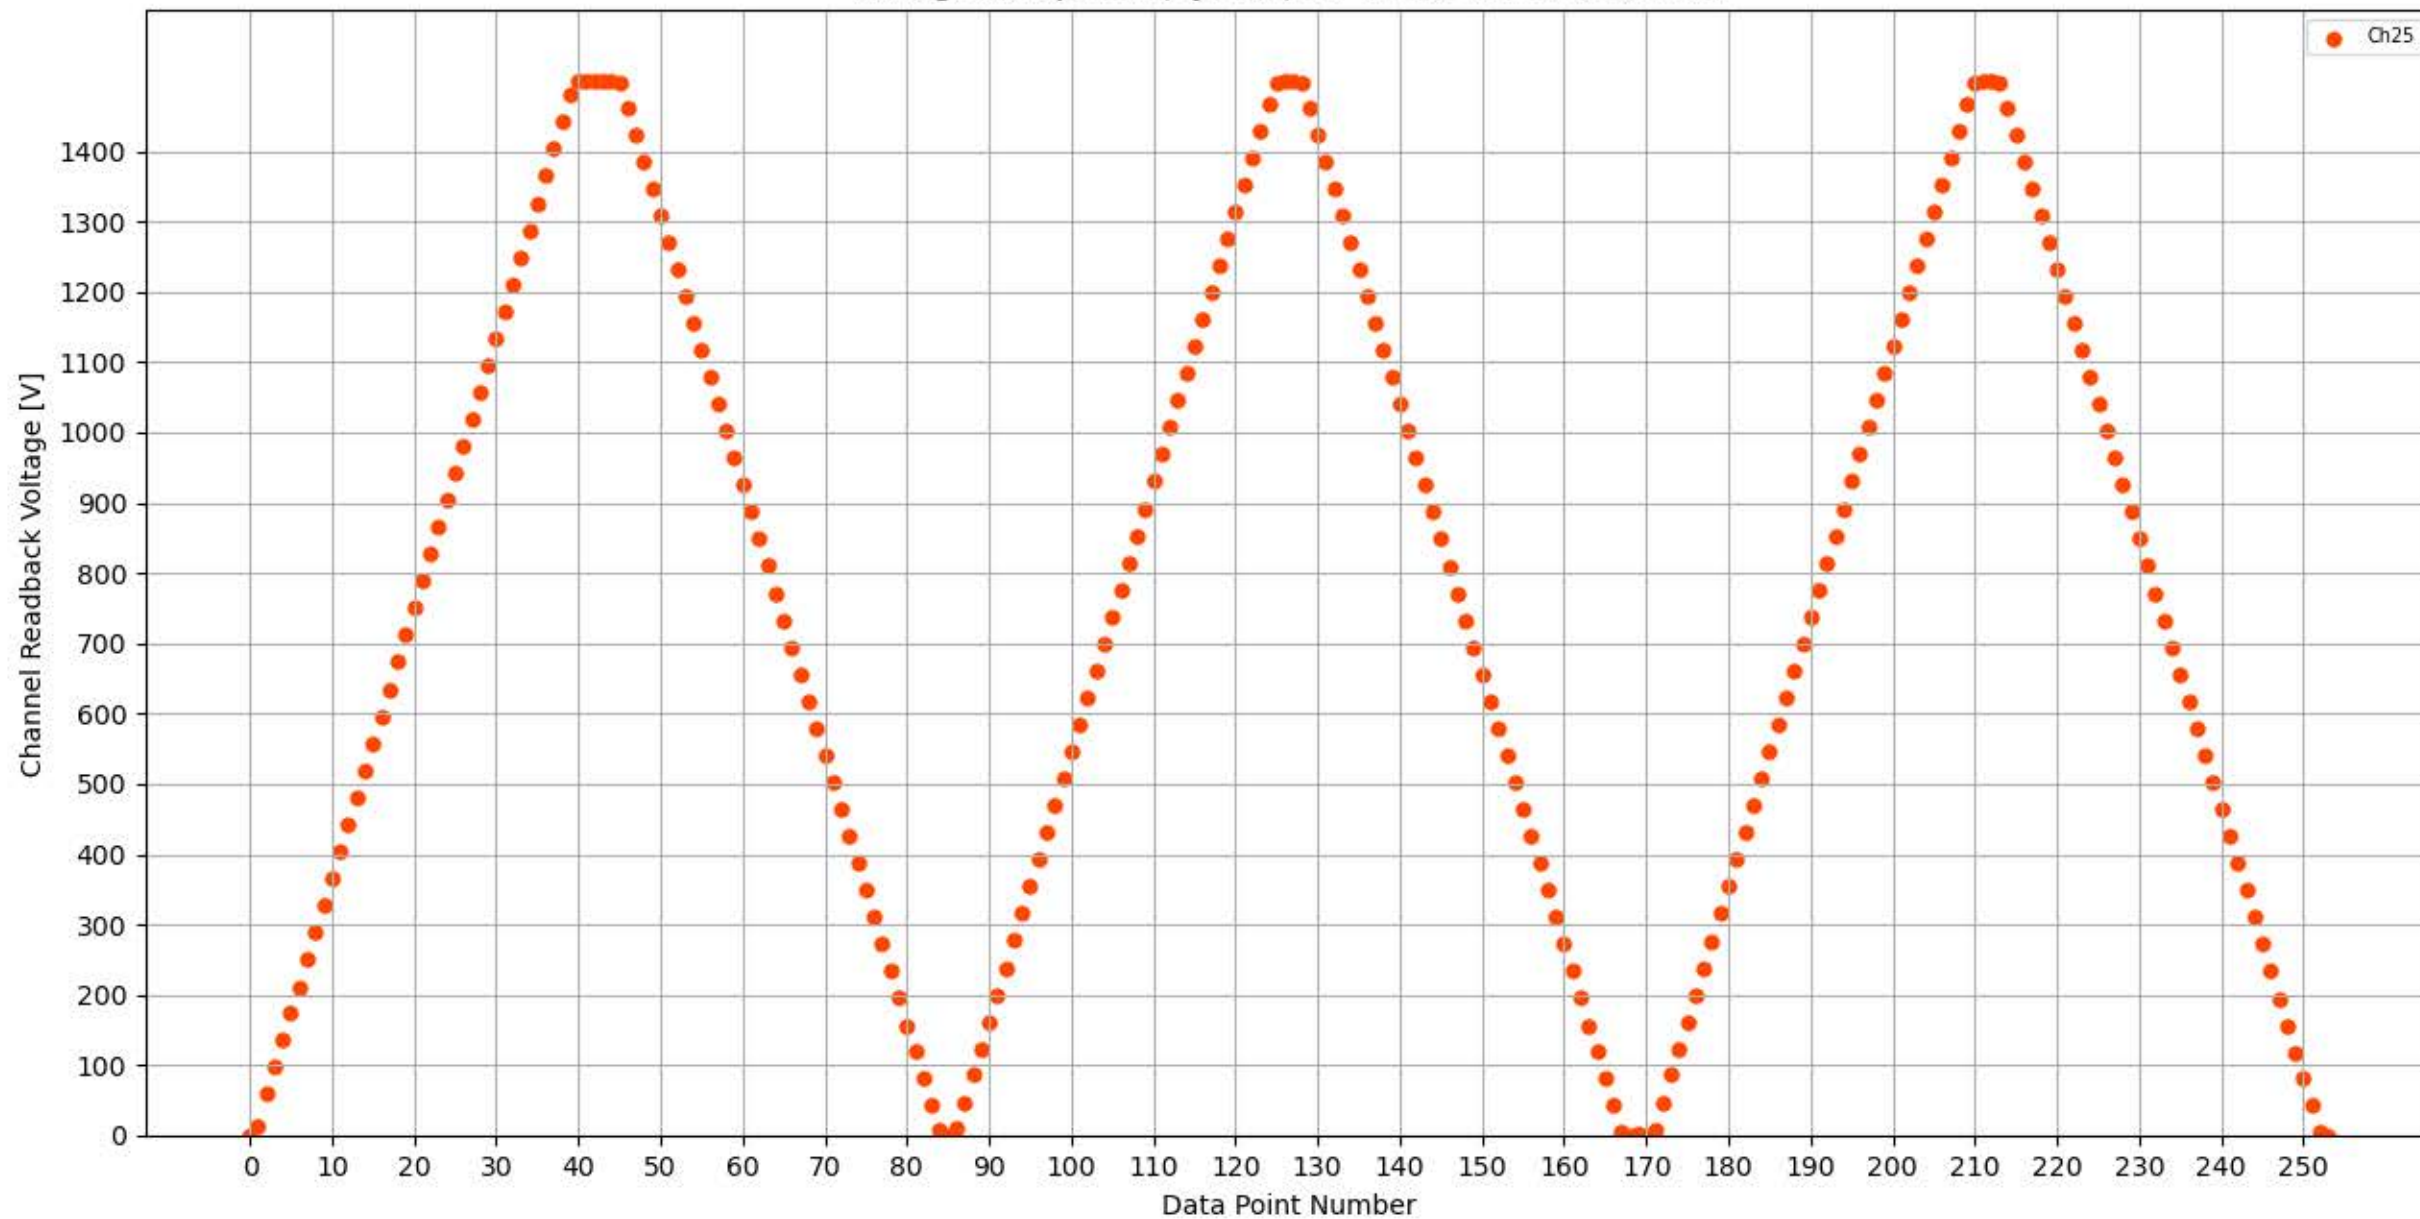

Voltage Ramp Test (Python) Bd #256, Slot #3, Ch #26

Voltage Ramp Test (Python) Bd #256, Slot #3, Ch #25