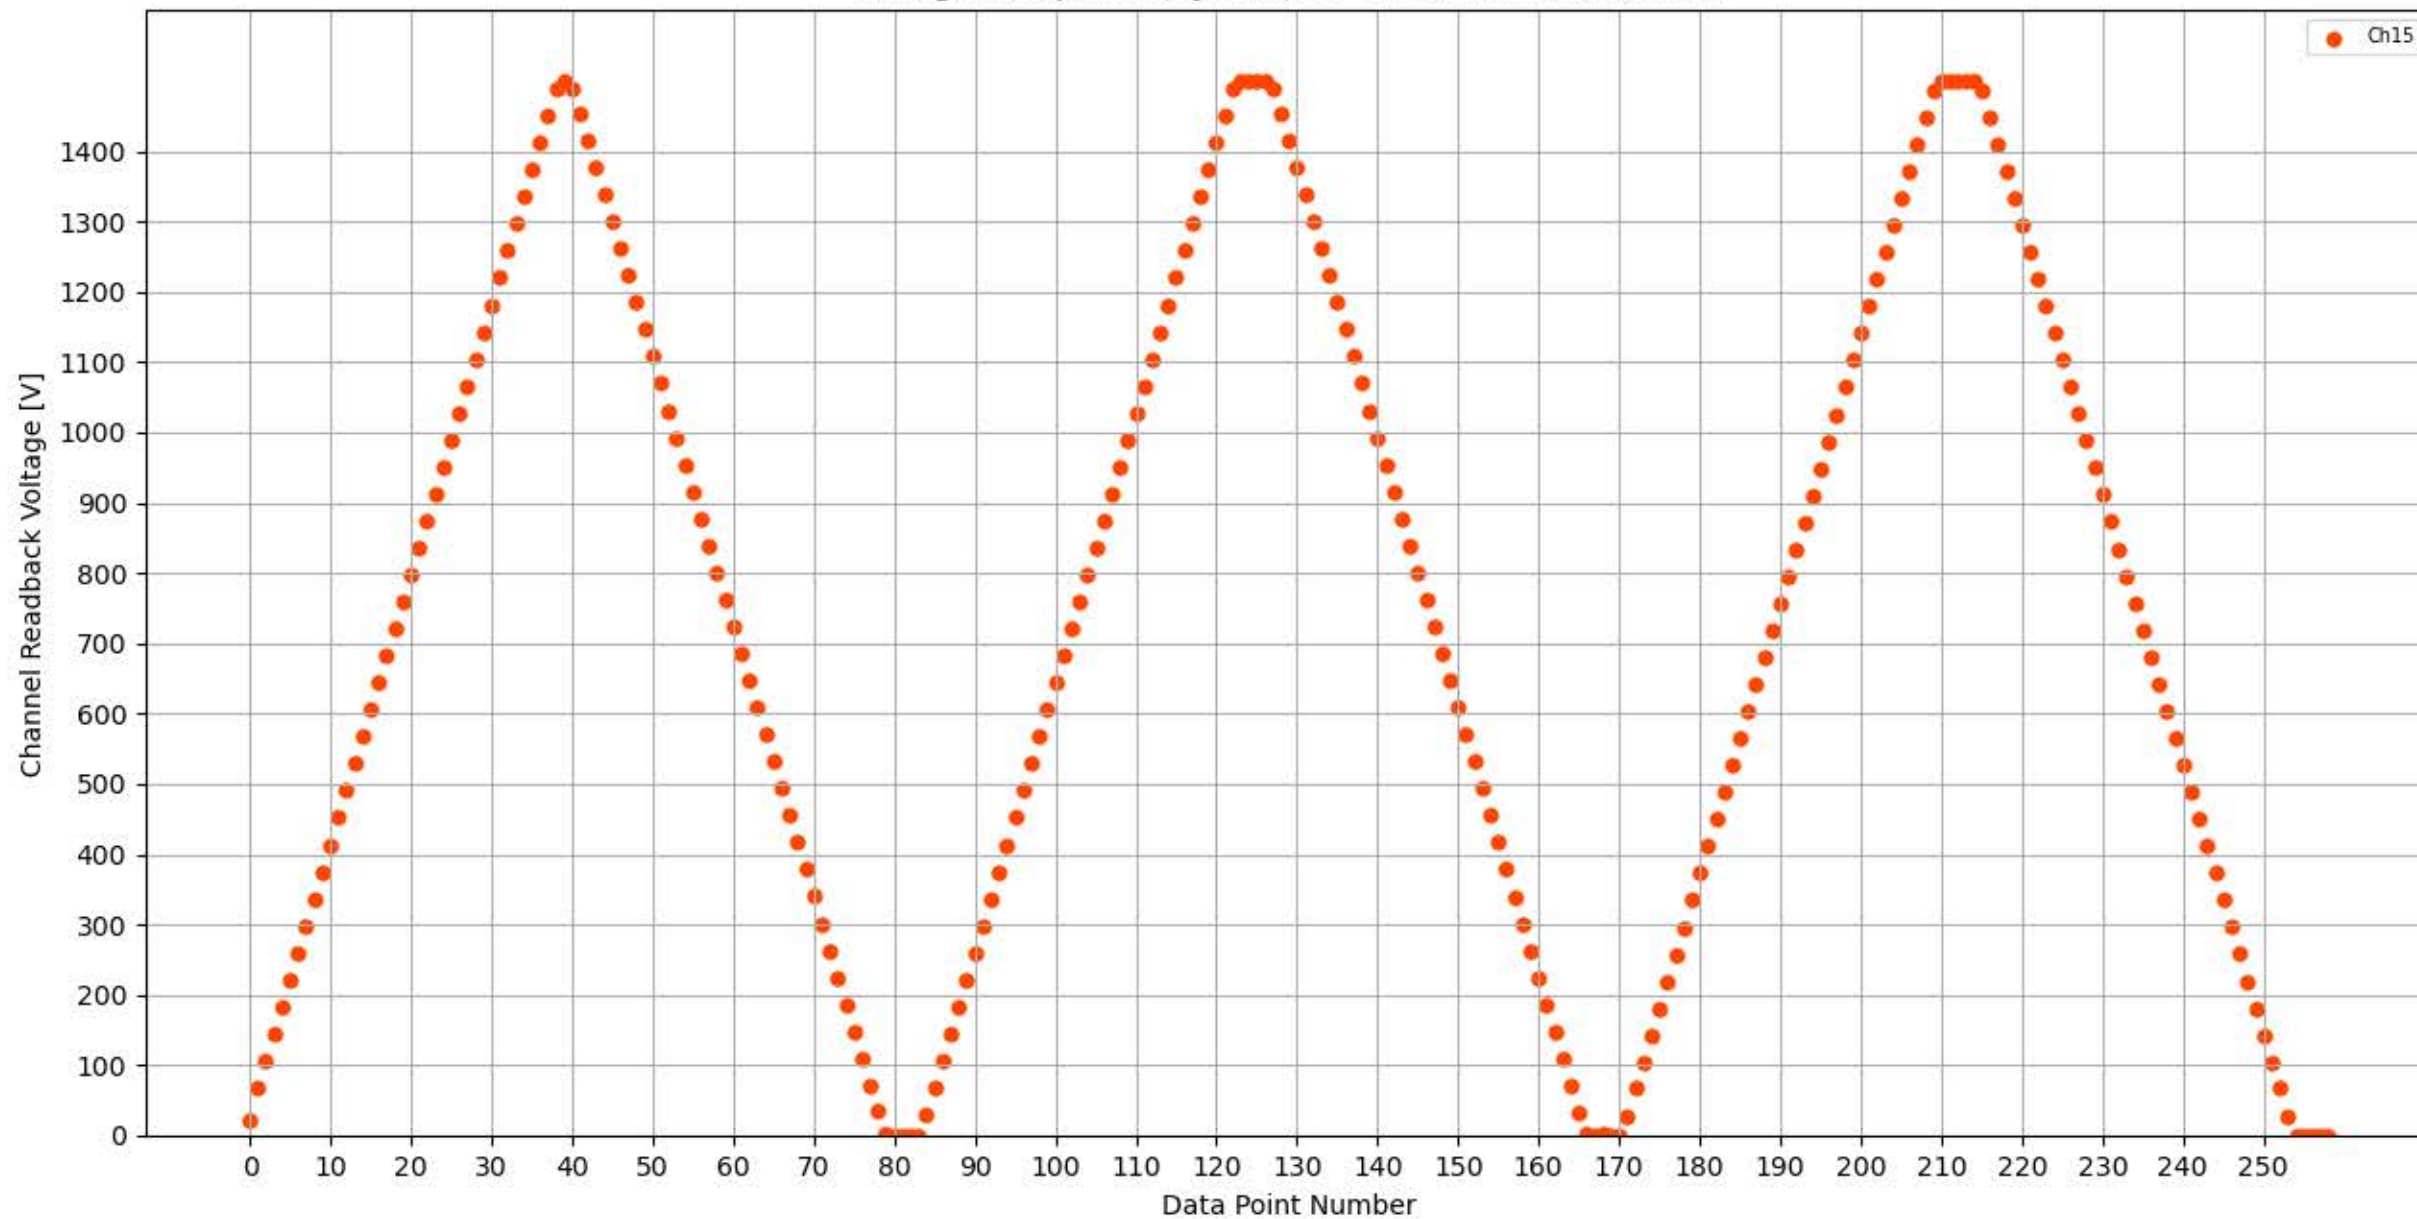

Voltage Ramp Test (Python) Bd #256, Slot #3, Ch #12

Voltage Ramp Test (Python) Bd #256, Slot #3, Ch #13

Voltage Ramp Test (Python) Bd #256, Slot #3, Ch #14

Voltage Ramp Test (Python) Bd #256, Slot #3, Ch #15