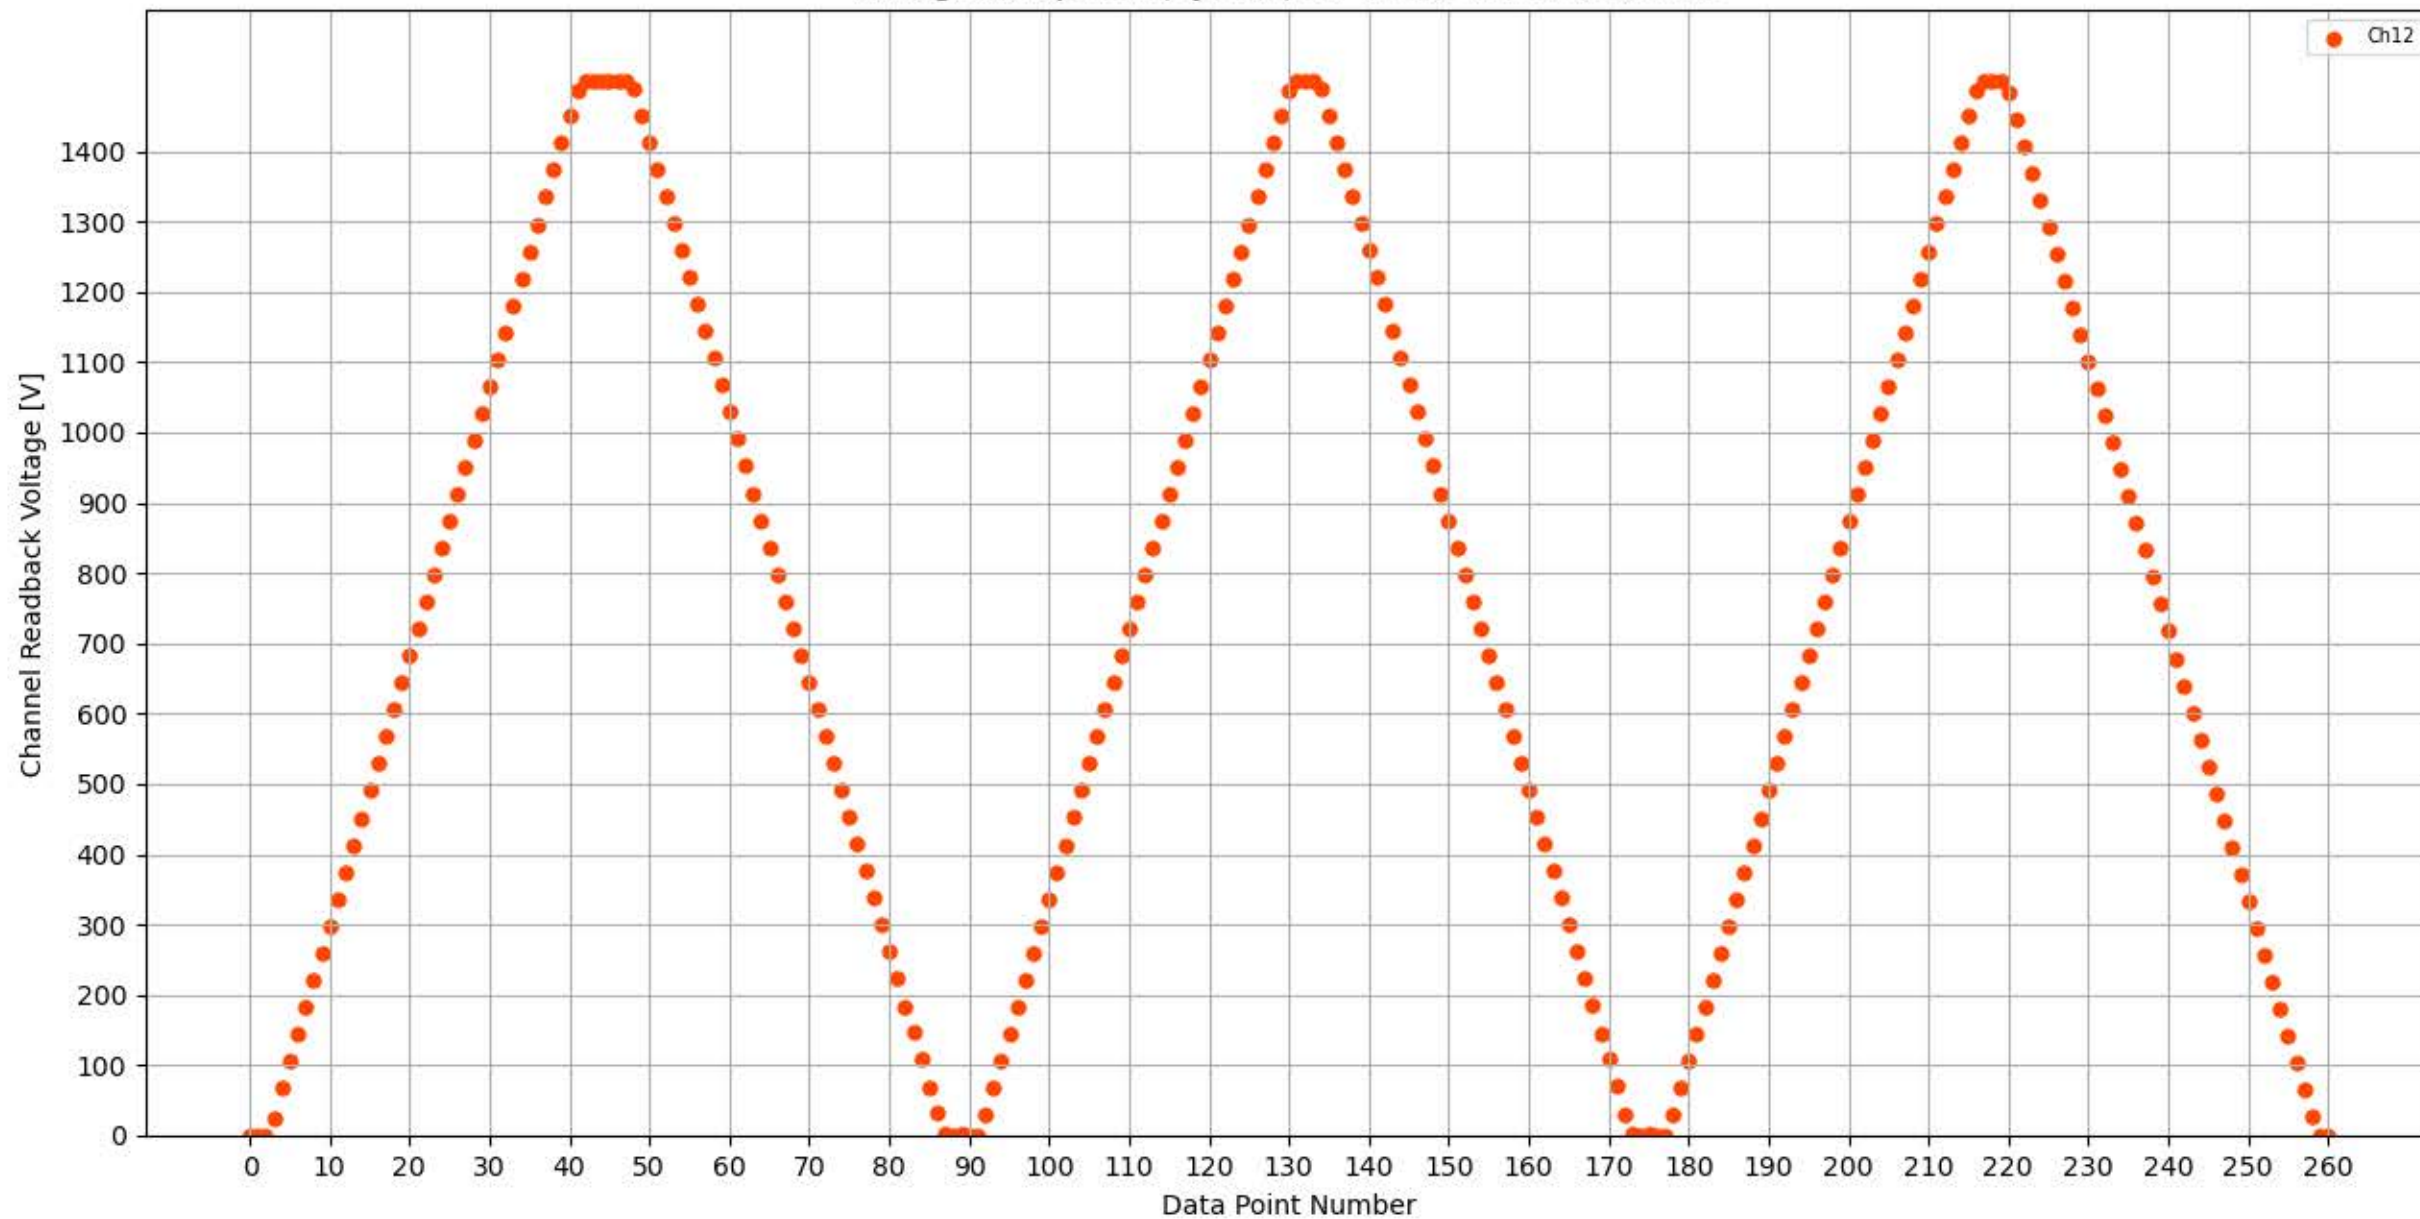

Voltage Ramp Test (Python) Bd #256, Slot #3, Ch #13

Voltage Ramp Test (Python) Bd #256, Slot #3, Ch #12