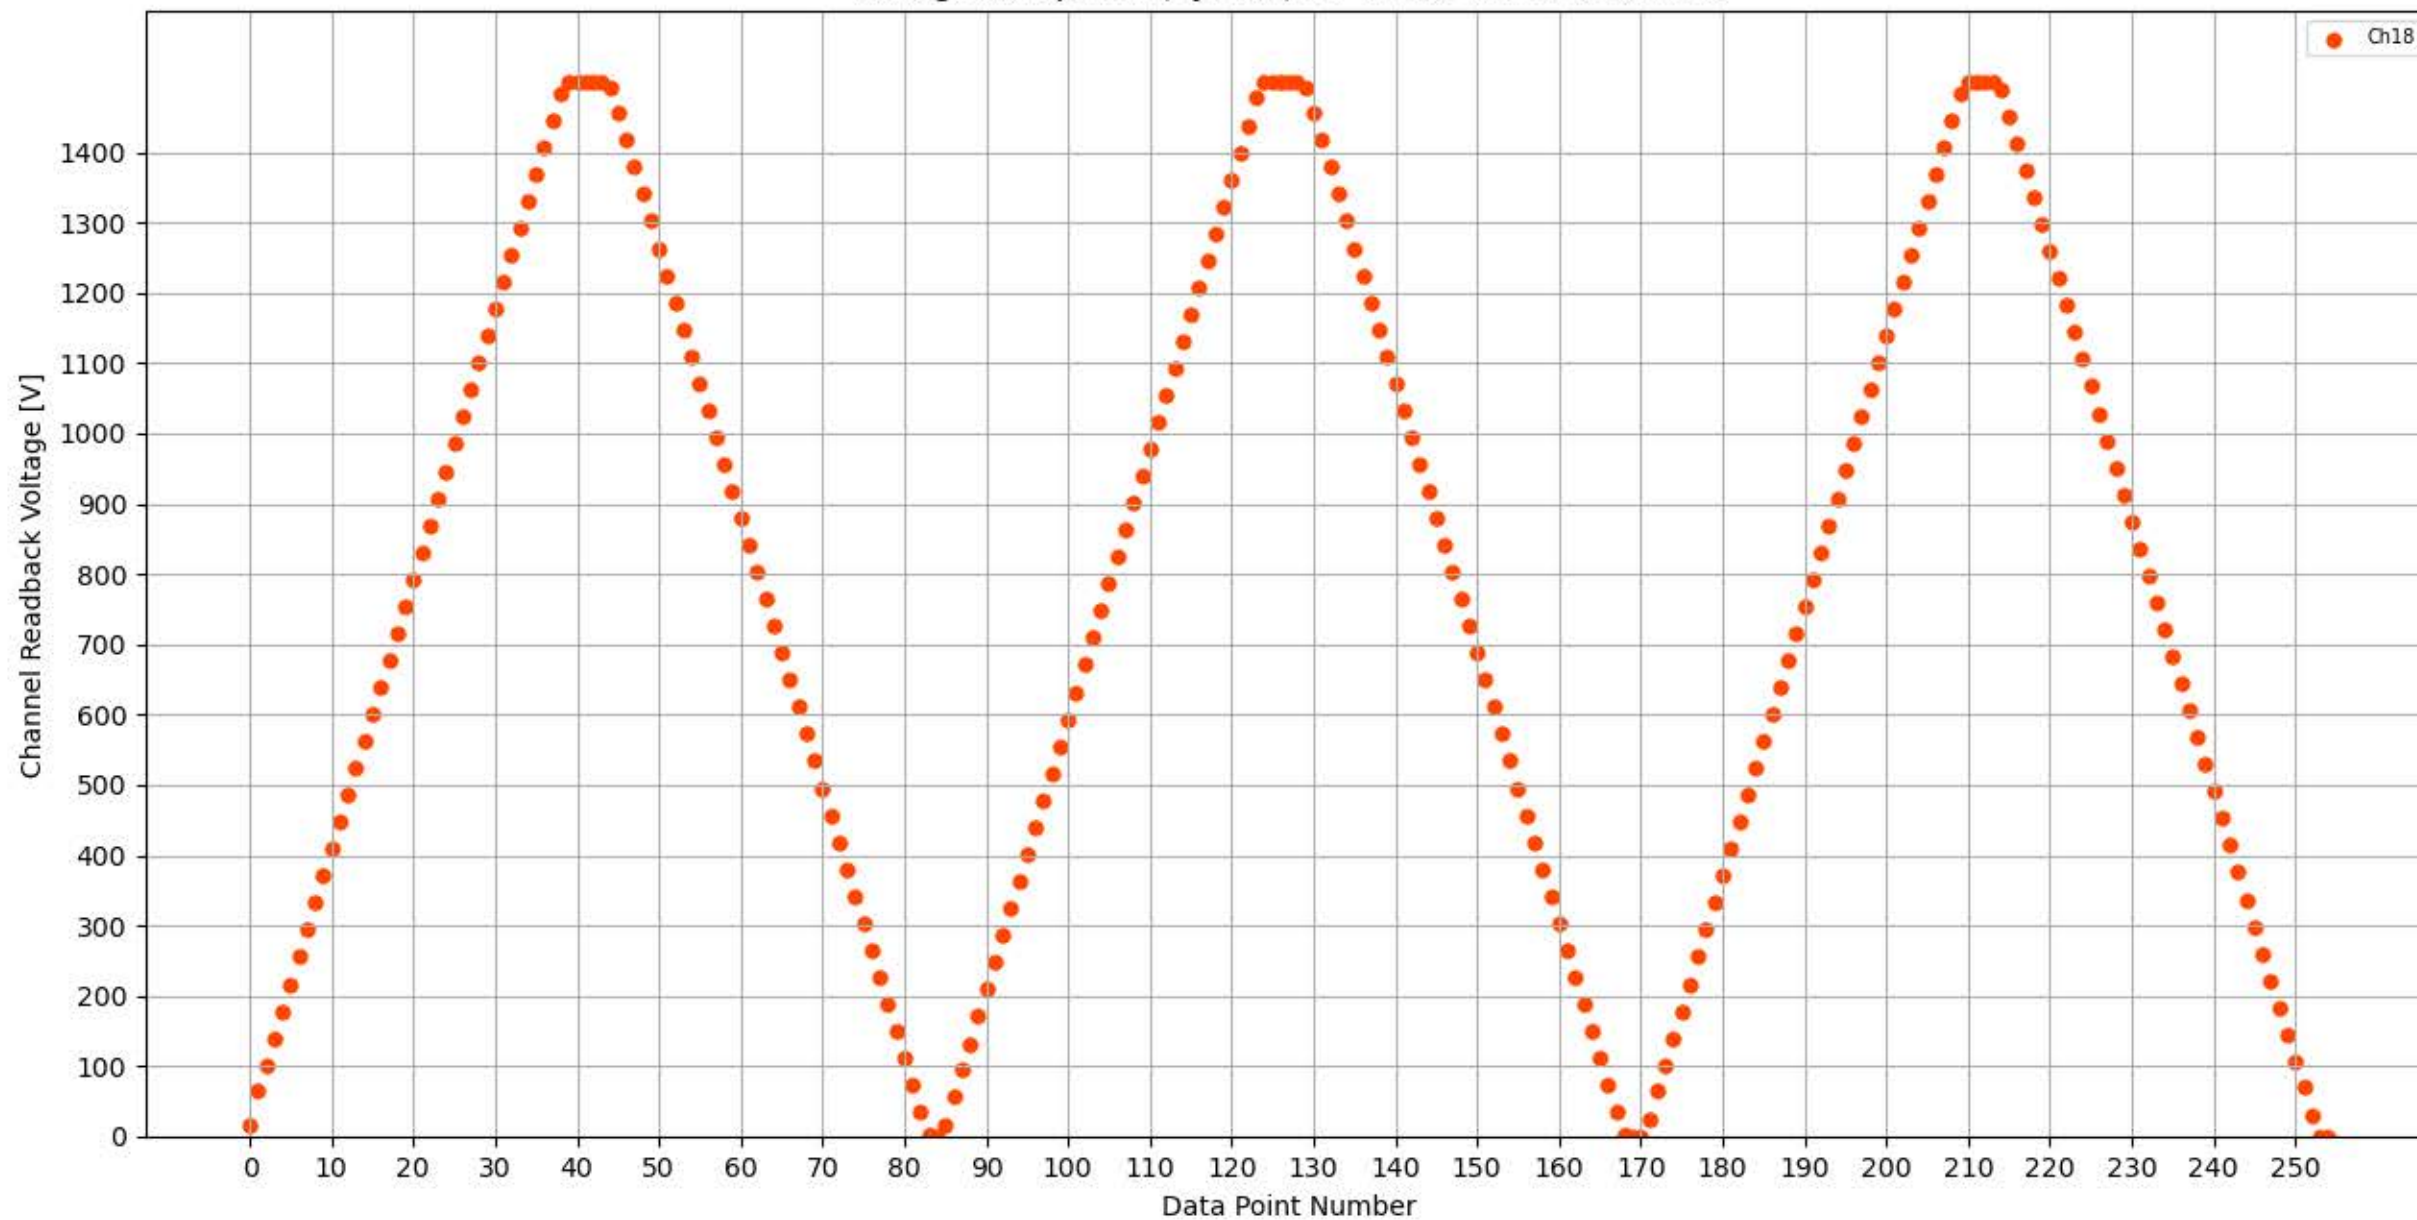

Voltage Ramp Test (Python) Bd #256, Slot #3, Ch #19

Voltage Ramp Test (Python) Bd #256, Slot #3, Ch #18