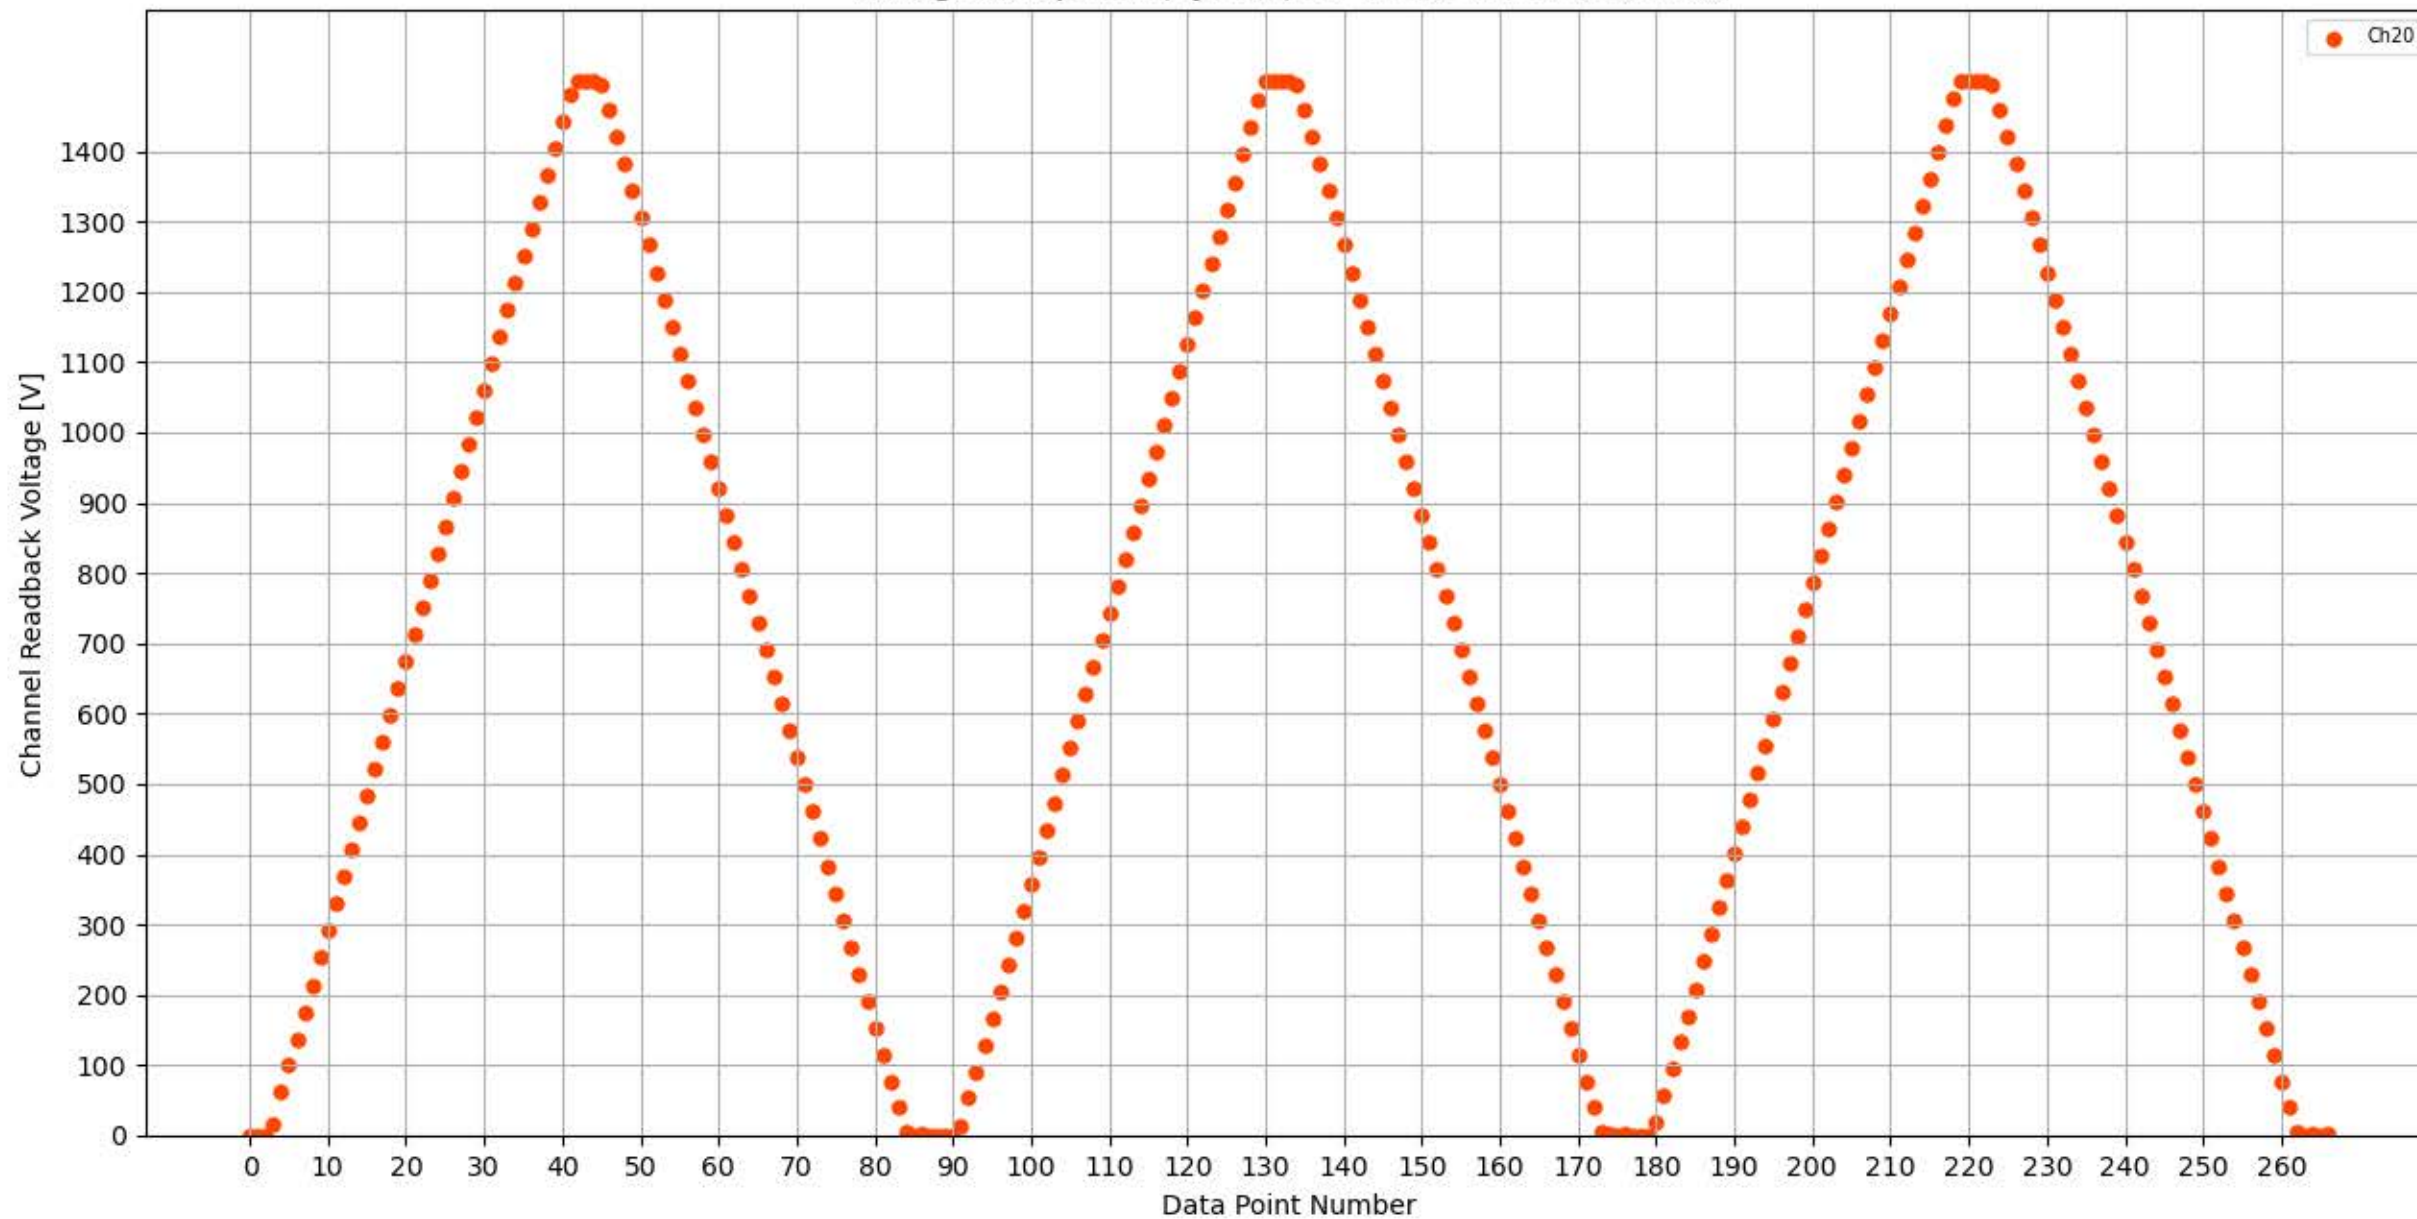

Voltage Ramp Test (Python) Bd #256, Slot #3, Ch #21

Voltage Ramp Test (Python) Bd #256, Slot #3, Ch #20