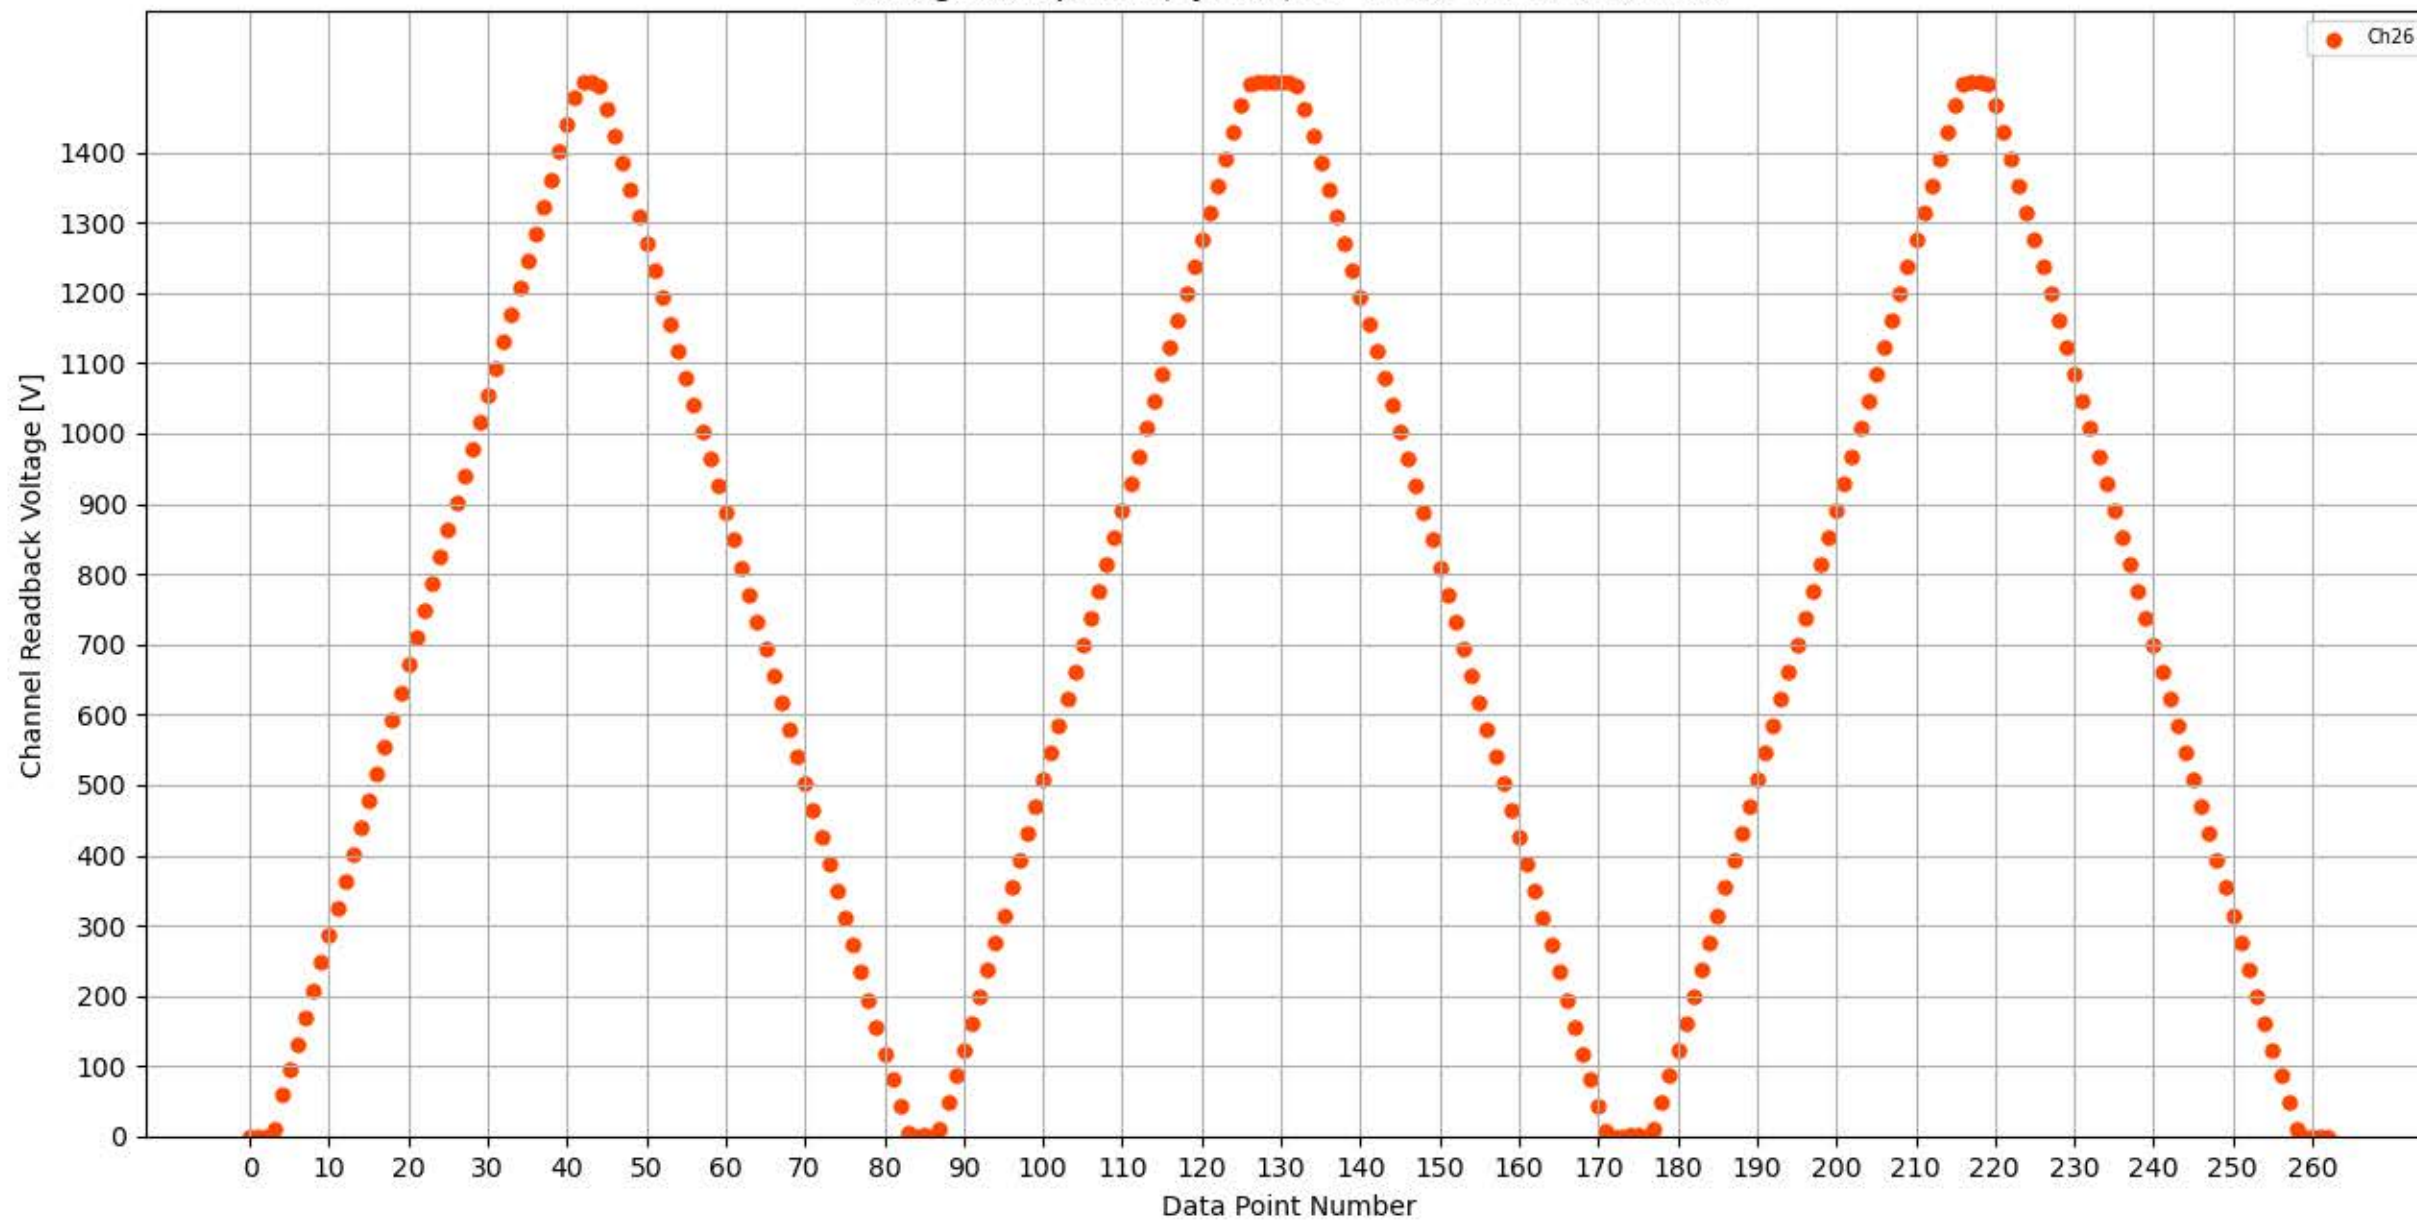

Voltage Ramp Test (Python) Bd #256, Slot #3, Ch #27

Voltage Ramp Test (Python) Bd #256, Slot #3, Ch #26