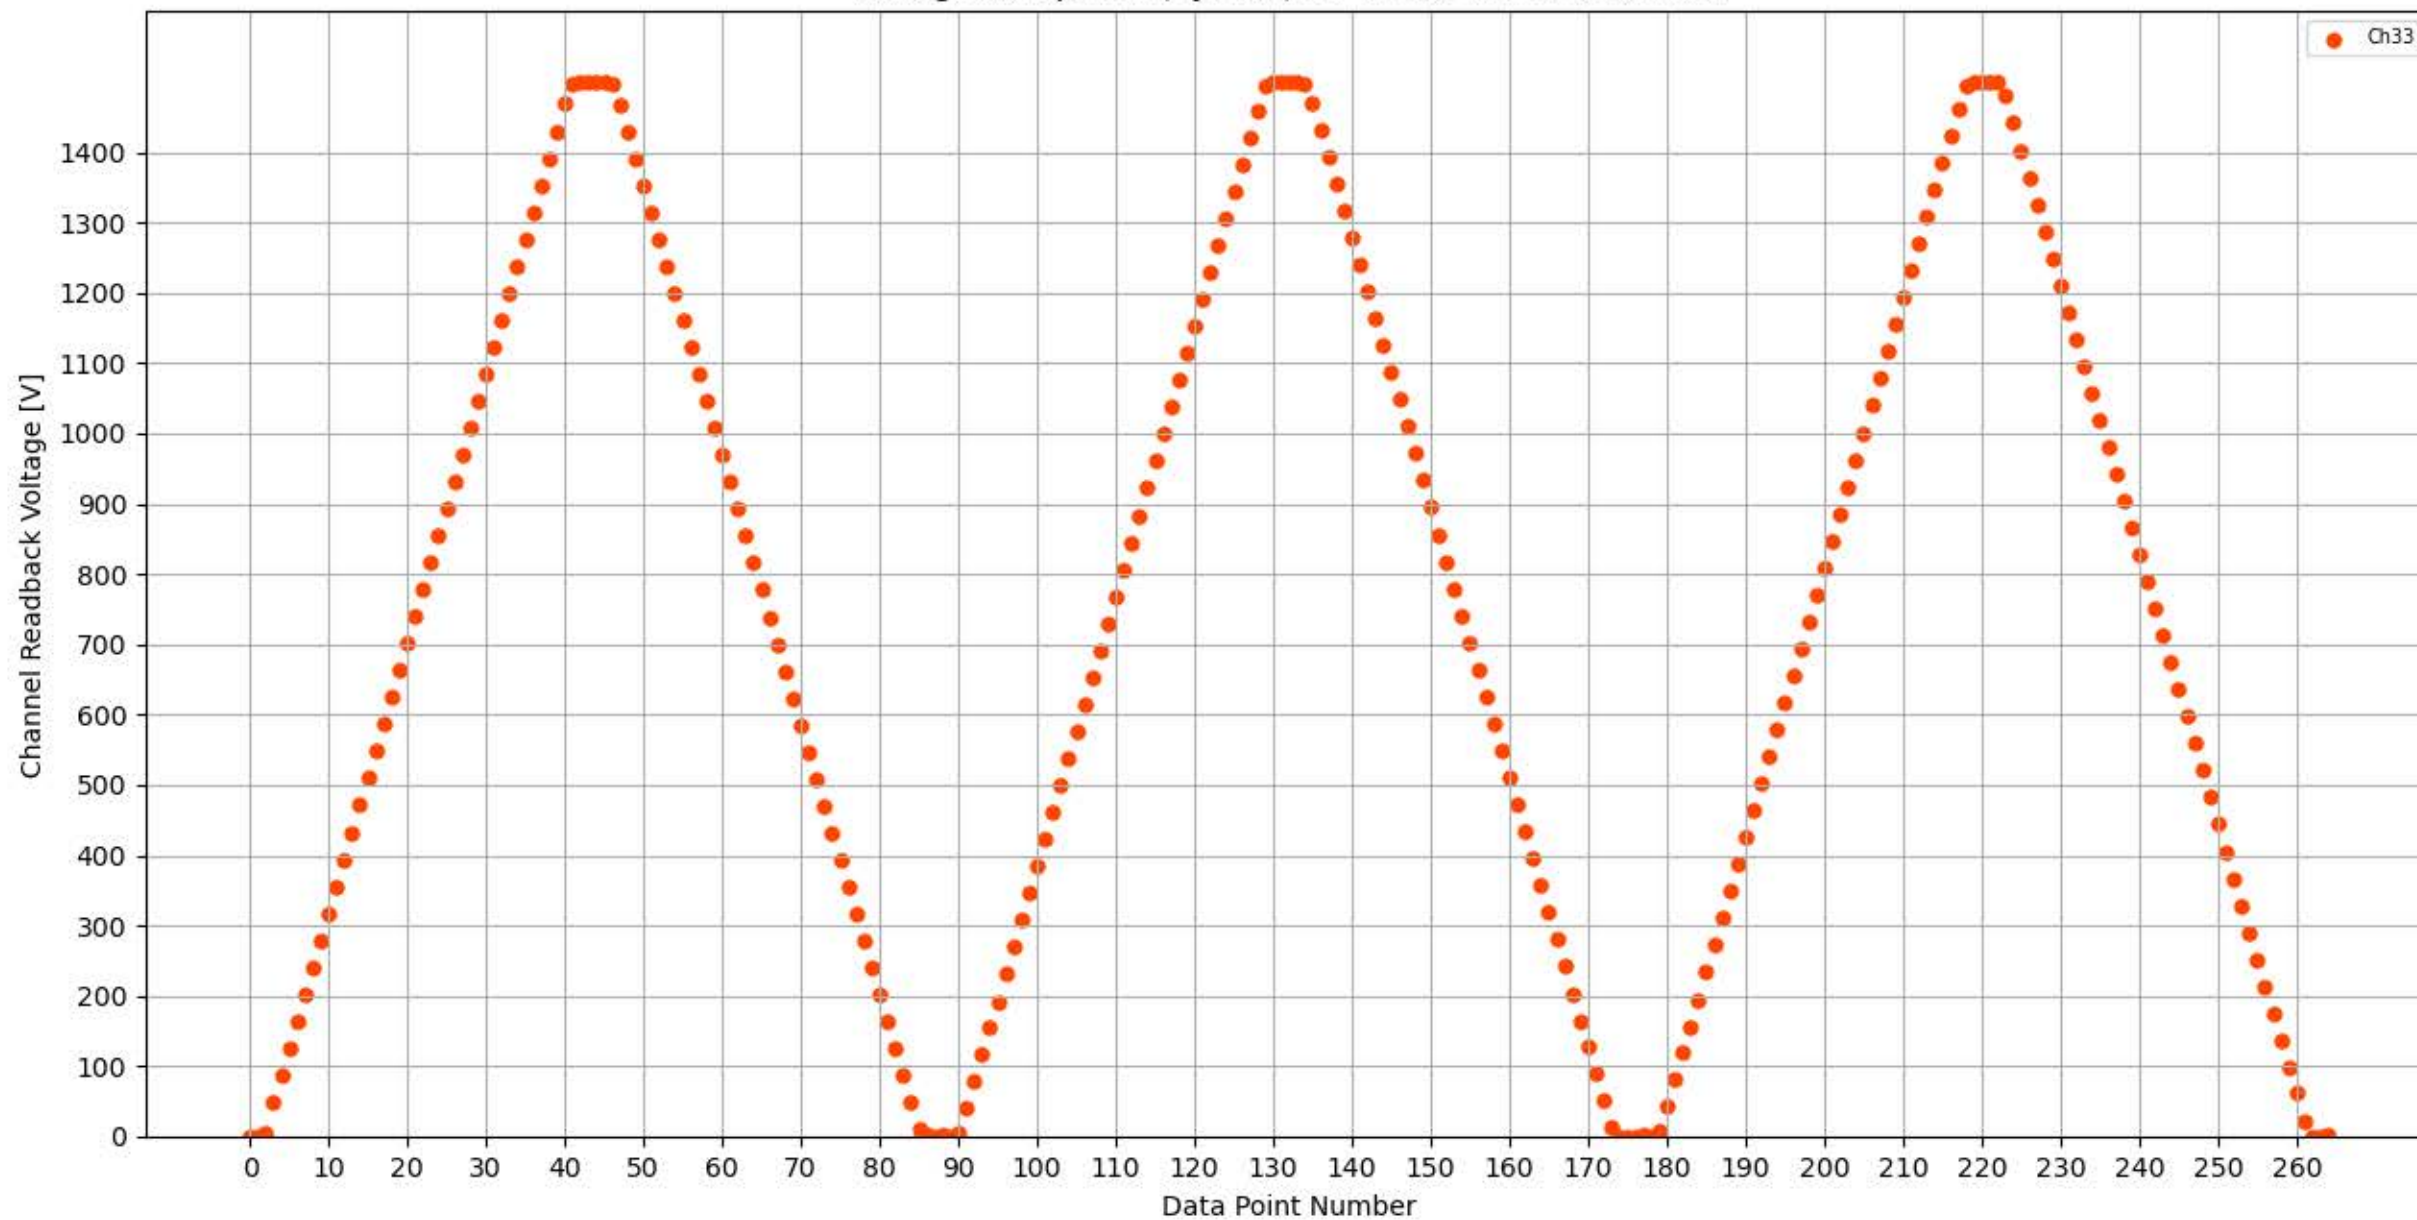

Voltage Ramp Test (Python) Bd #256, Slot #3, Ch #34

Voltage Ramp Test (Python) Bd #256, Slot #3, Ch #33