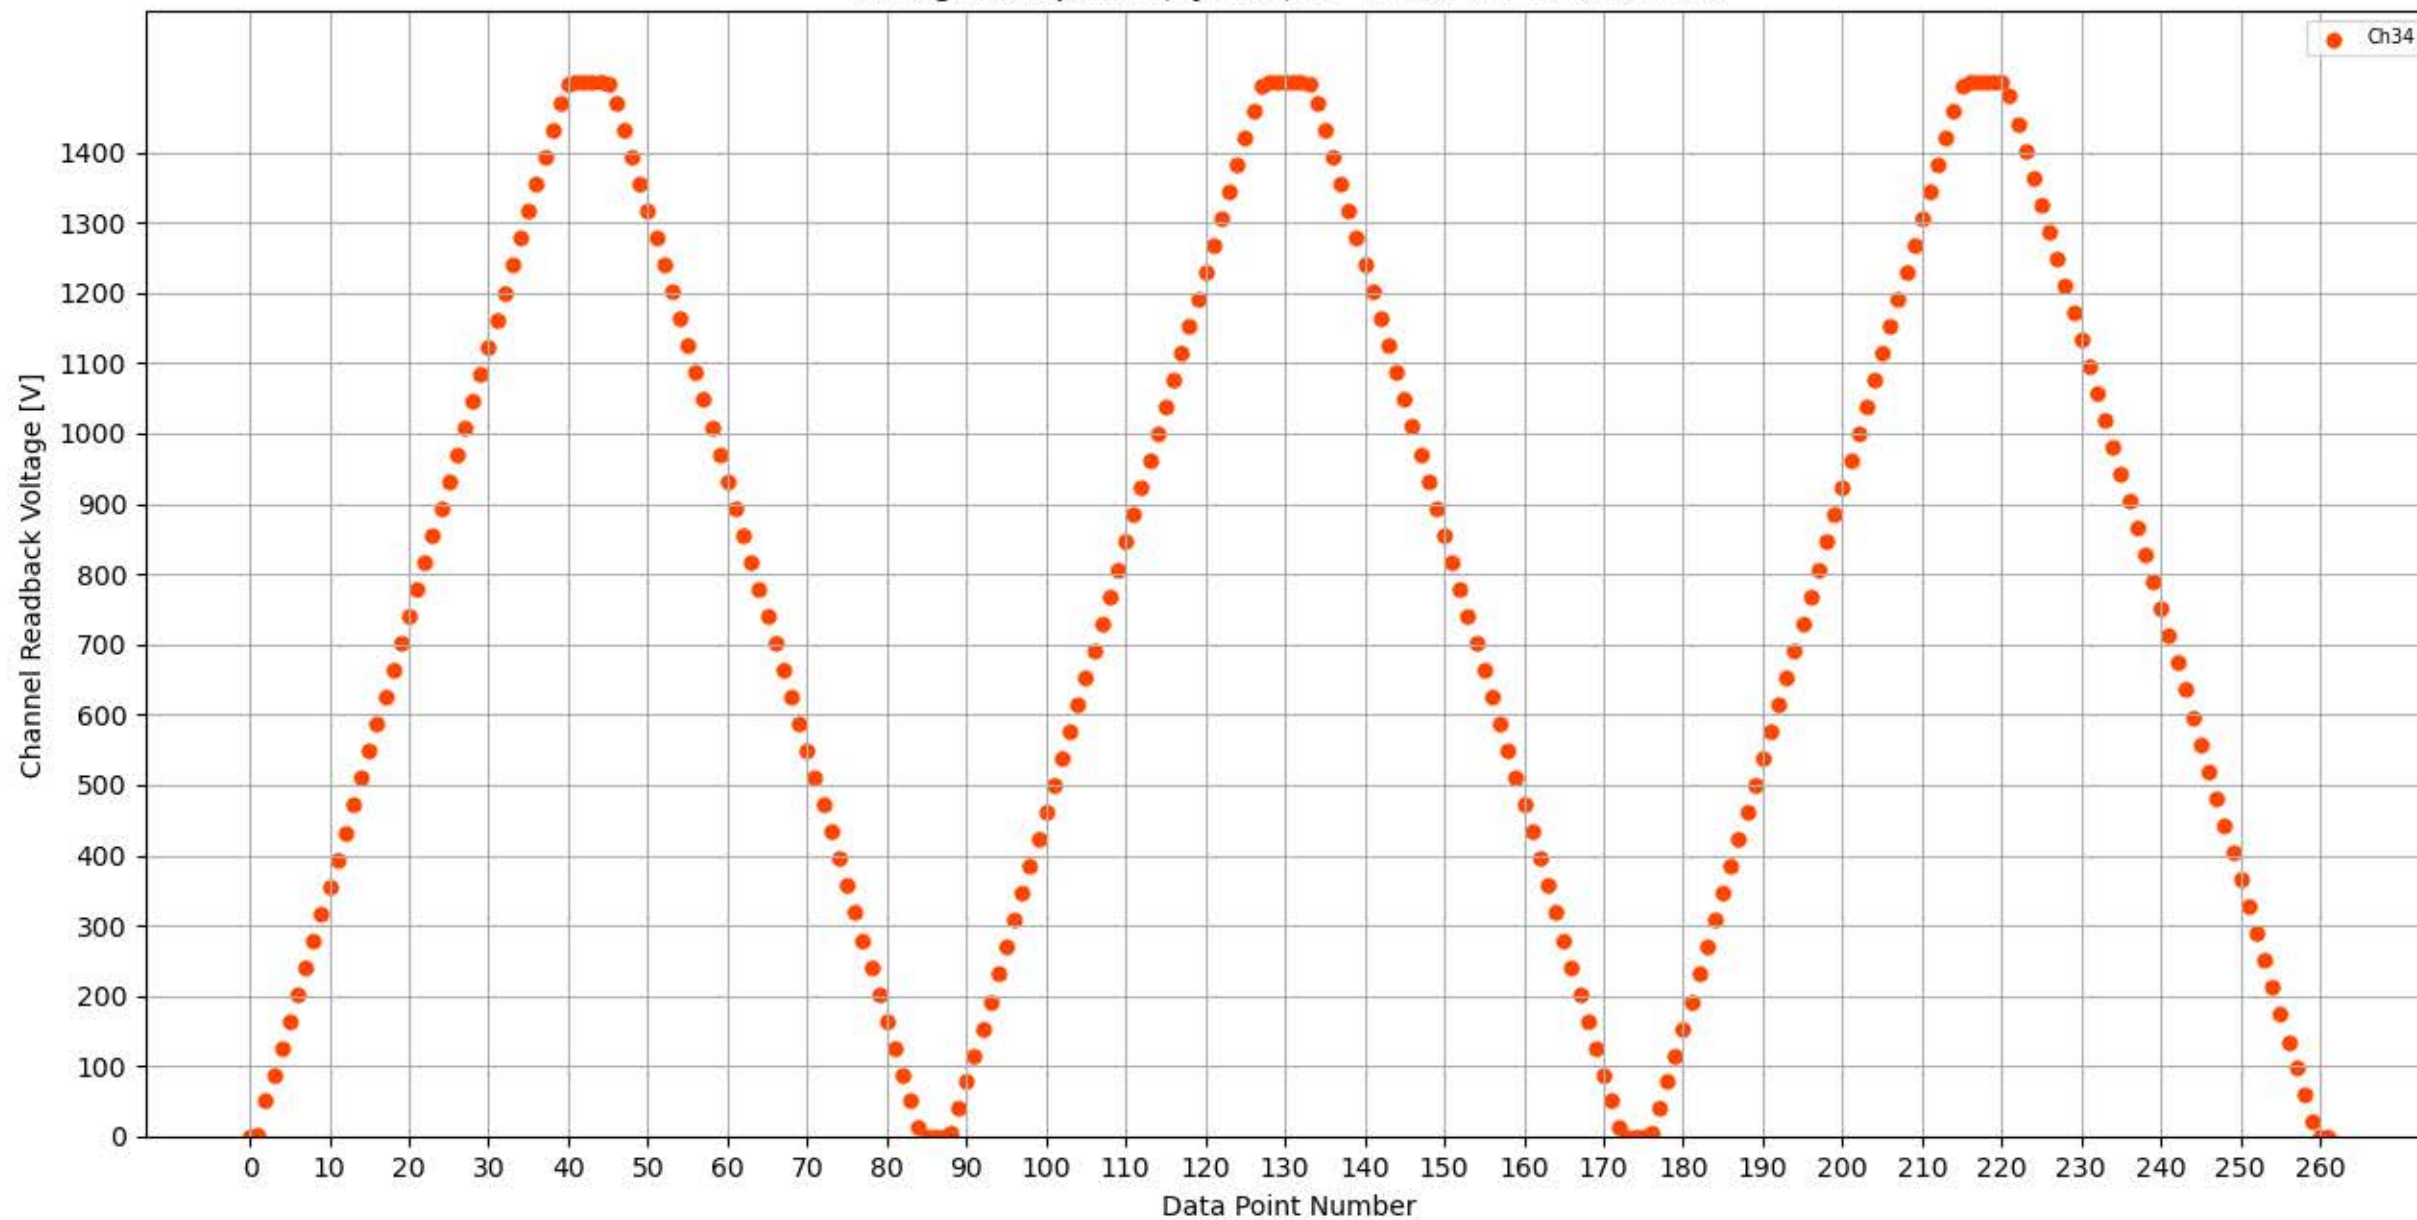

Voltage Ramp Test (Python) Bd #256, Slot #3, Ch #35

Voltage Ramp Test (Python) Bd #256, Slot #3, Ch #34