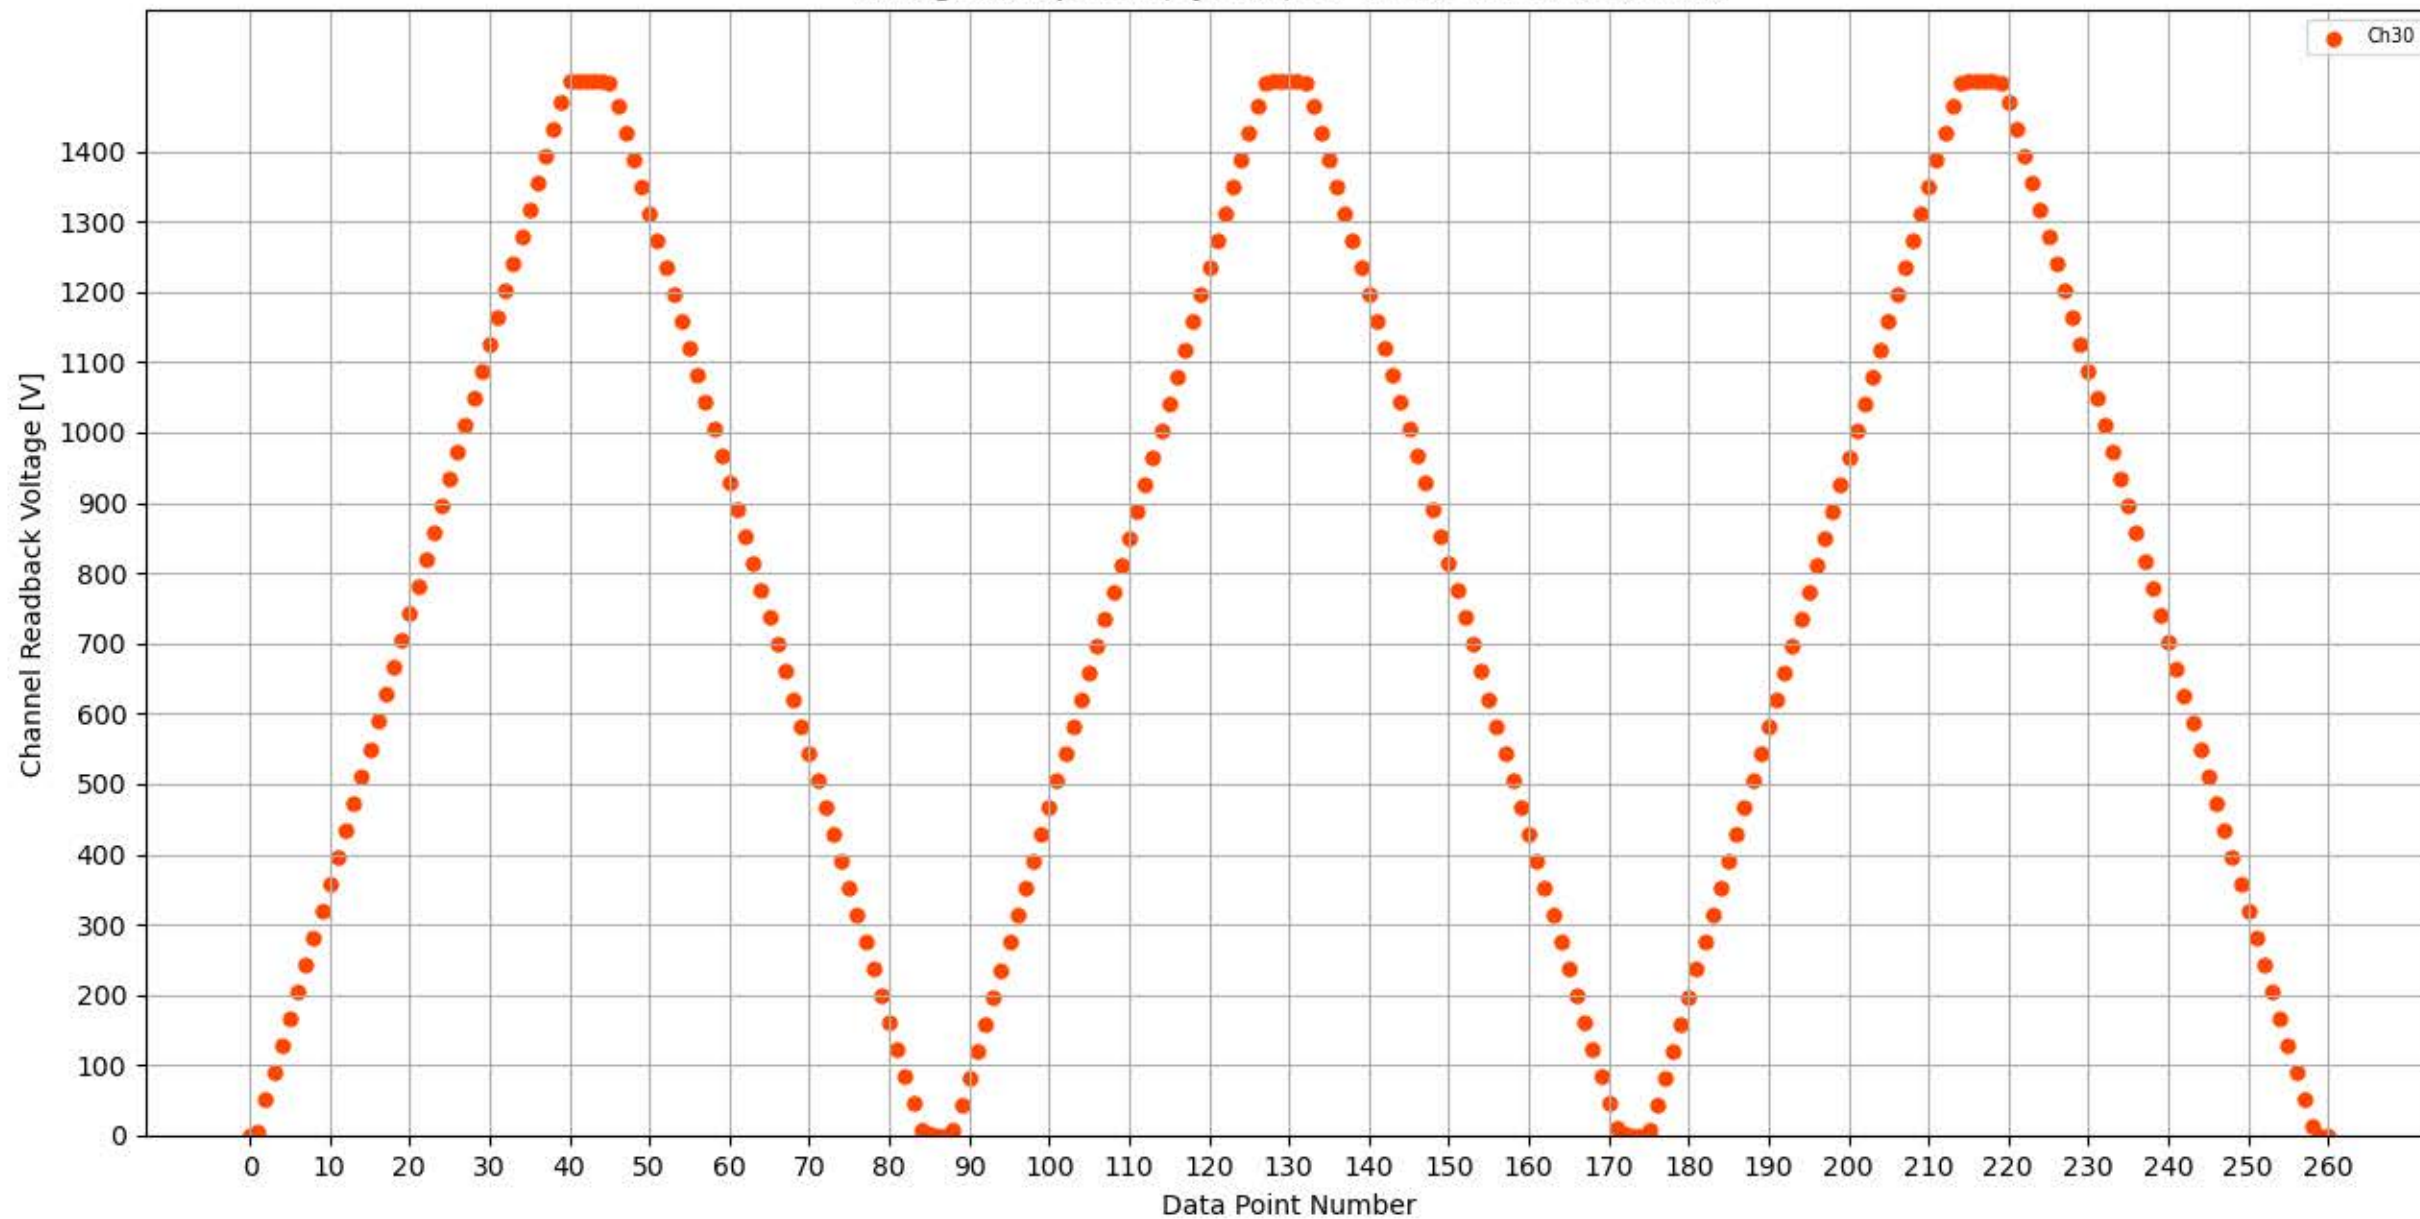

Voltage Ramp Test (Python) Bd #256, Slot #3, Ch #31

Voltage Ramp Test (Python) Bd #256, Slot #3, Ch #30