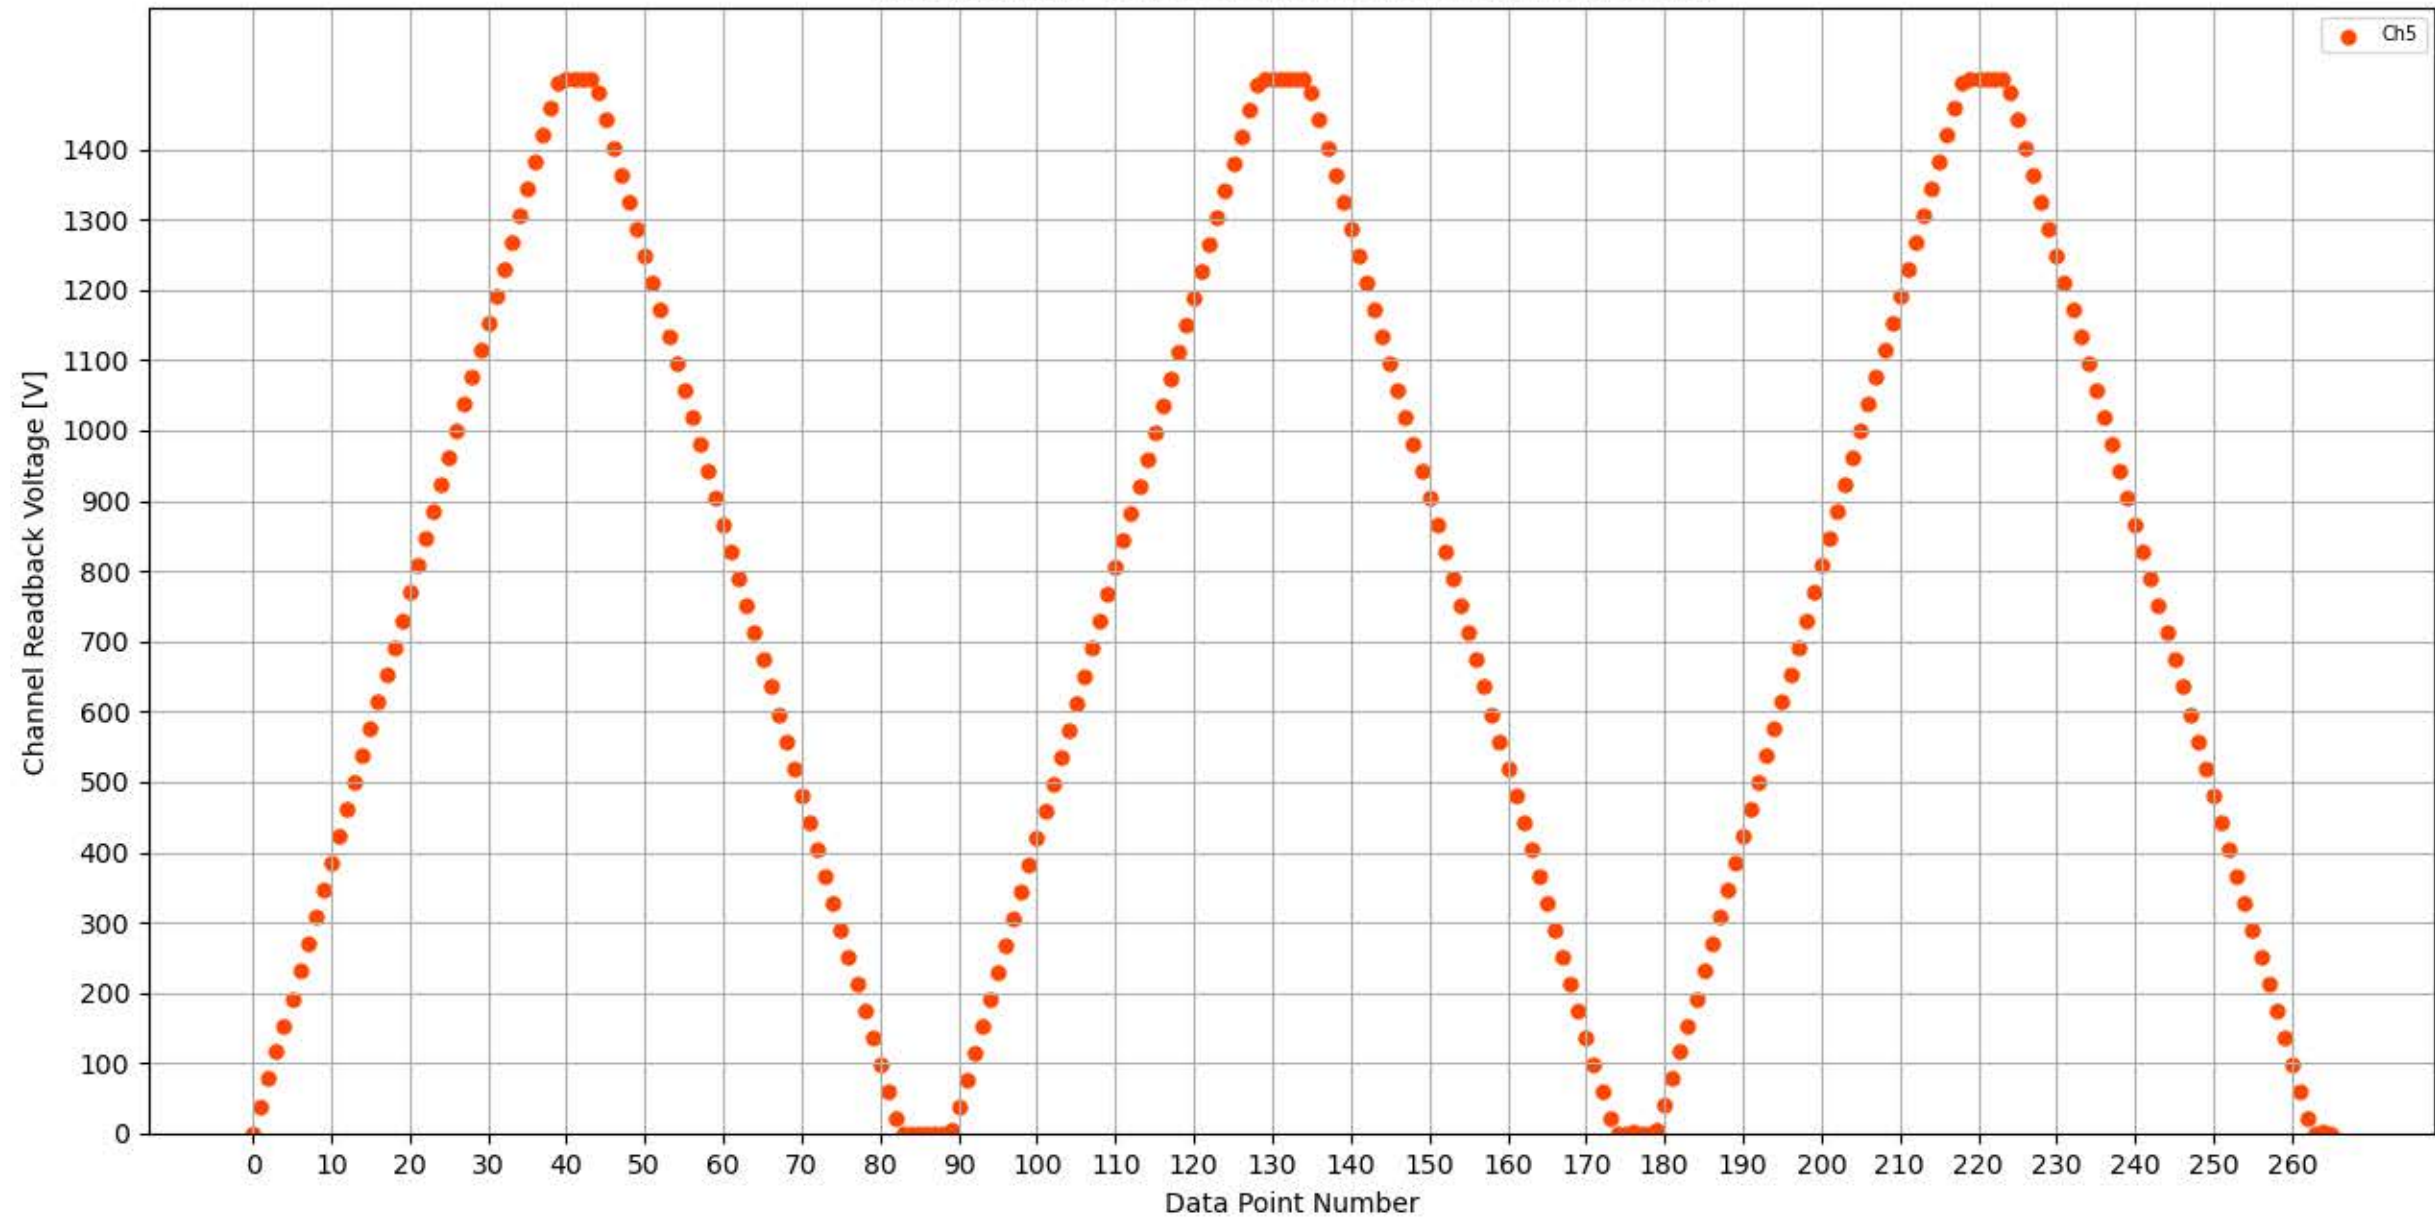

Voltage Ramp Test (Python) Bd #256, Slot #3, Ch #0

Voltage Ramp Test (Python) Bd #256, Slot #3, Ch #1

Voltage Ramp Test (Python) Bd #256, Slot #3, Ch #2

Voltage Ramp Test (Python) Bd #256, Slot #3, Ch #3

Voltage Ramp Test (Python) Bd #256, Slot #3, Ch #4

Voltage Ramp Test (Python) Bd #256, Slot #3, Ch #5

Voltage Ramp Test (Python) Bd #256, Slot #3, Ch #6

Voltage Ramp Test (Python) Bd #256, Slot #3, Ch #7