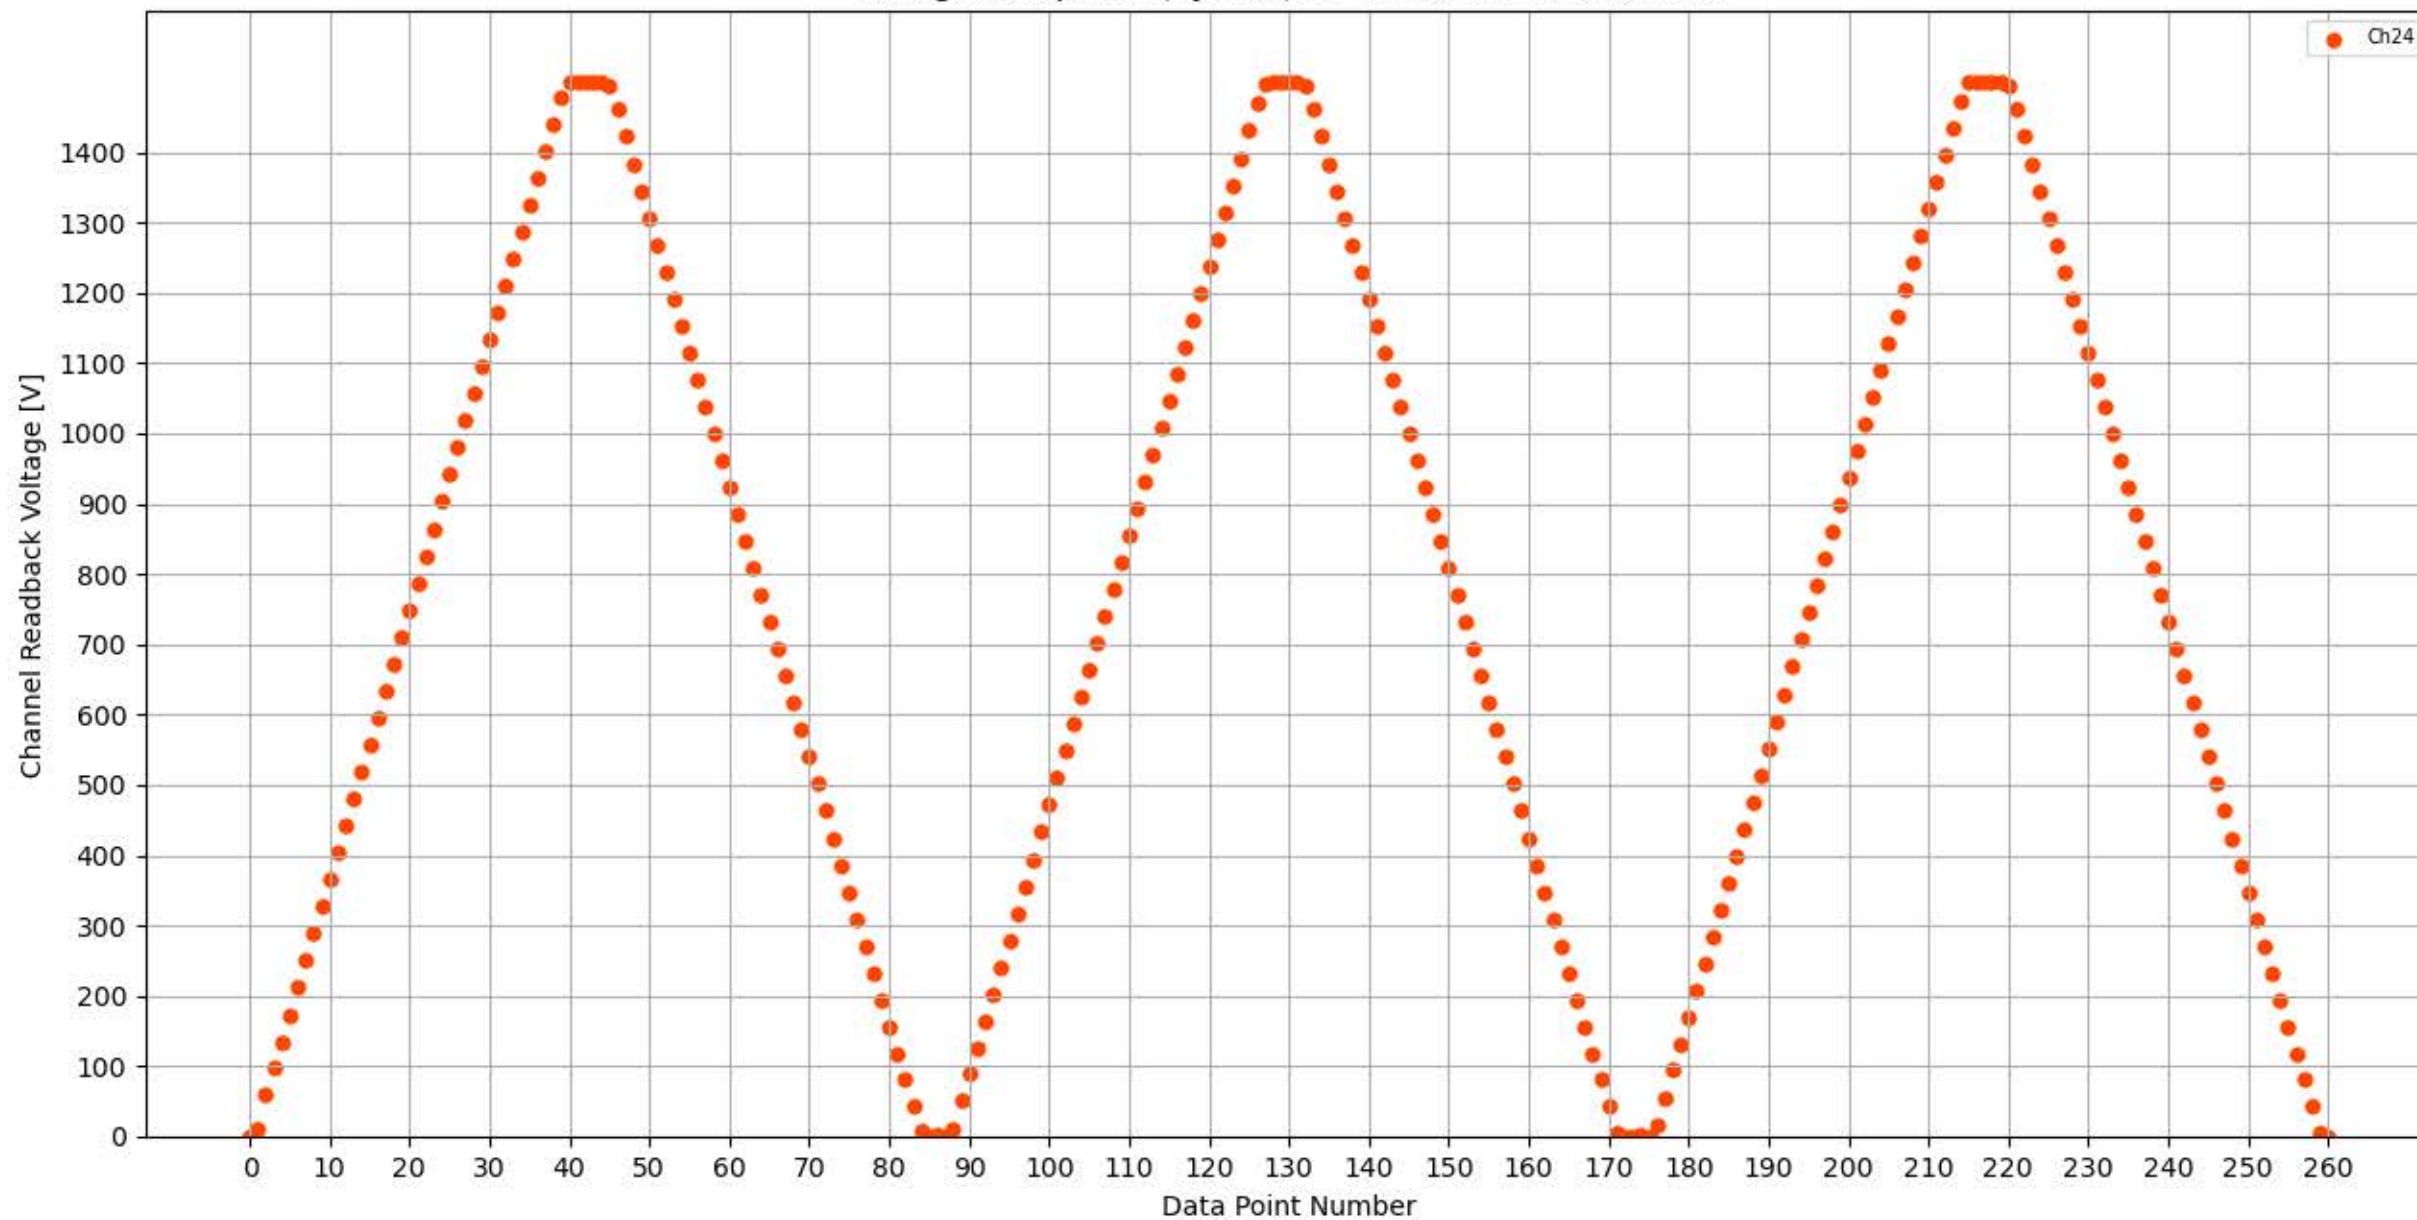

Voltage Ramp Test (Python) Bd #256, Slot #3, Ch #25

Voltage Ramp Test (Python) Bd #256, Slot #3, Ch #24