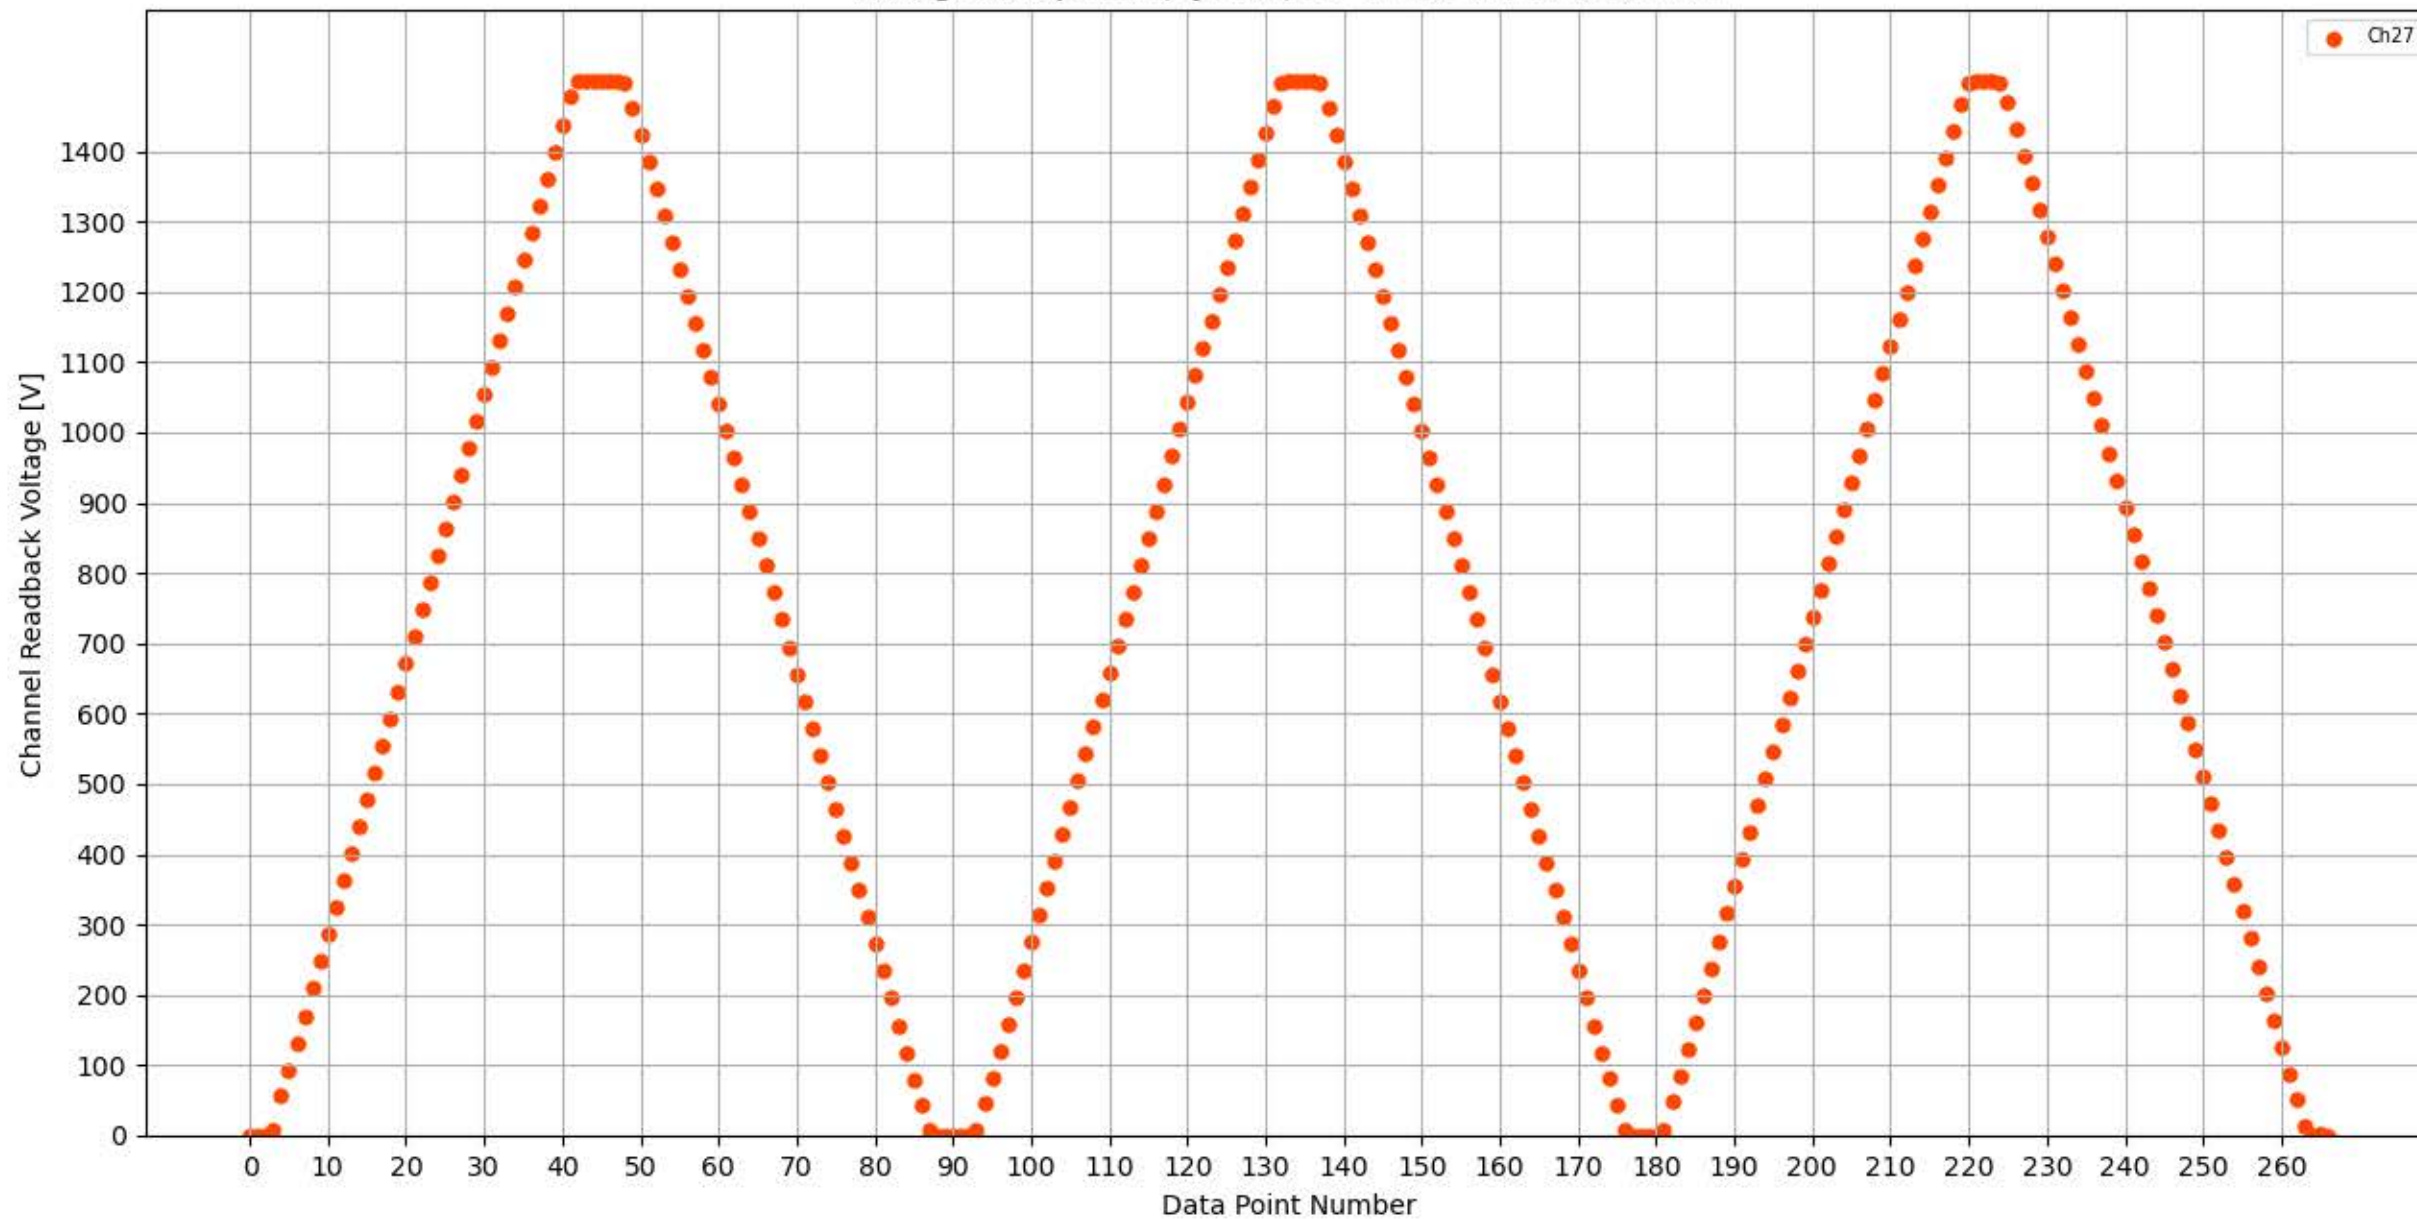

Voltage Ramp Test (Python) Bd #256, Slot #3, Ch #24

Voltage Ramp Test (Python) Bd #256, Slot #3, Ch #25

Voltage Ramp Test (Python) Bd #256, Slot #3, Ch #26

Voltage Ramp Test (Python) Bd #256, Slot #3, Ch #27