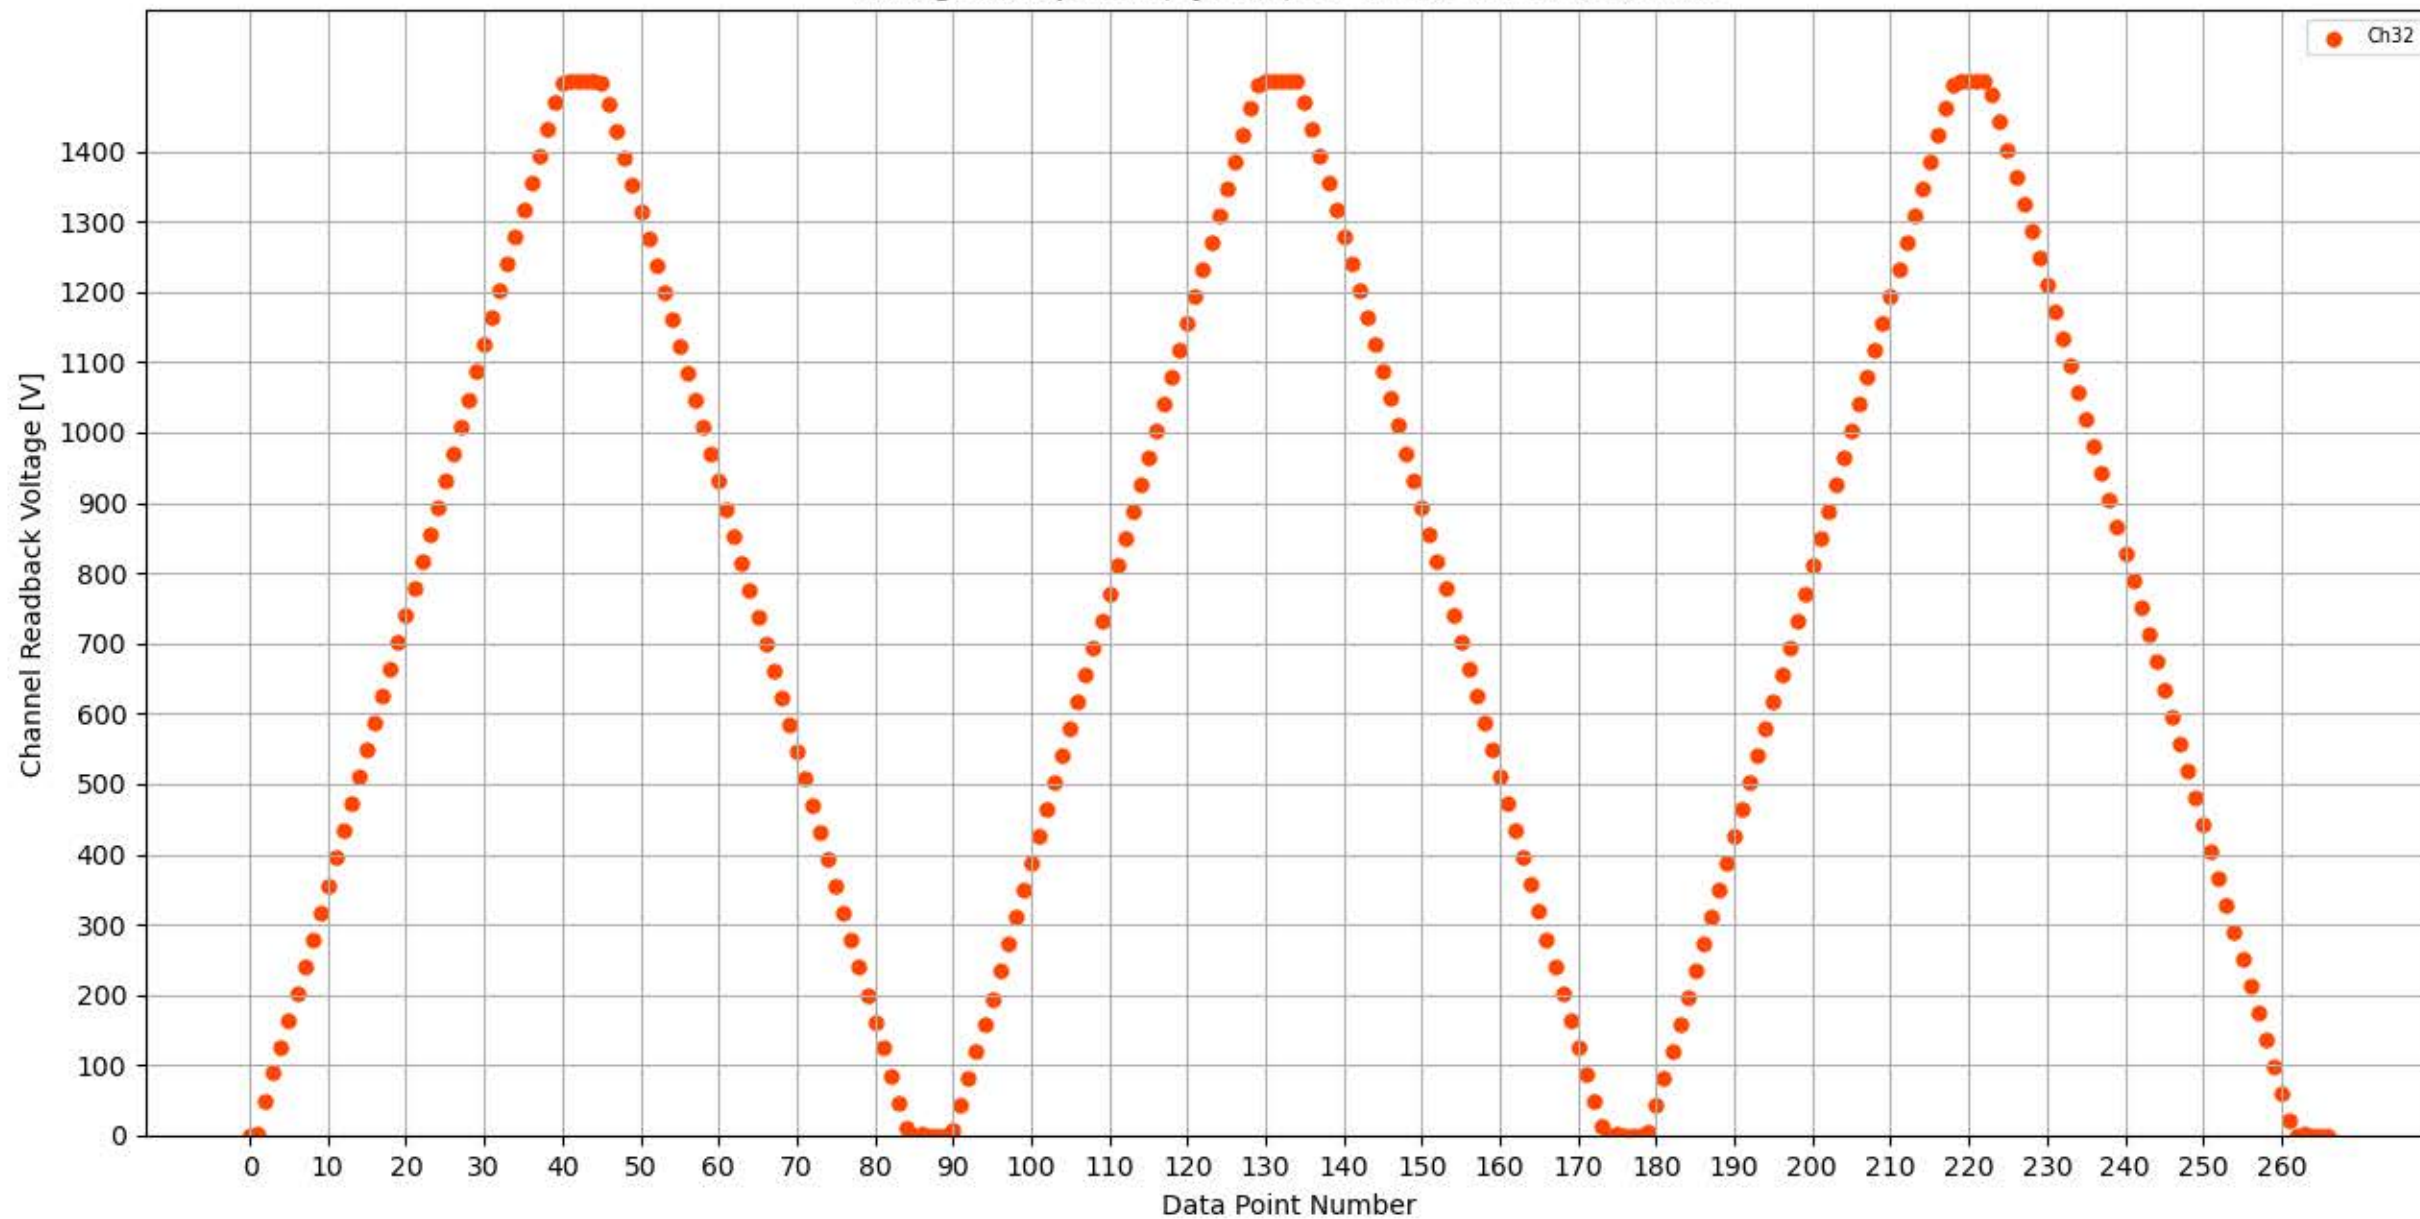

Voltage Ramp Test (Python) Bd #256, Slot #3, Ch #33

Voltage Ramp Test (Python) Bd #256, Slot #3, Ch #32