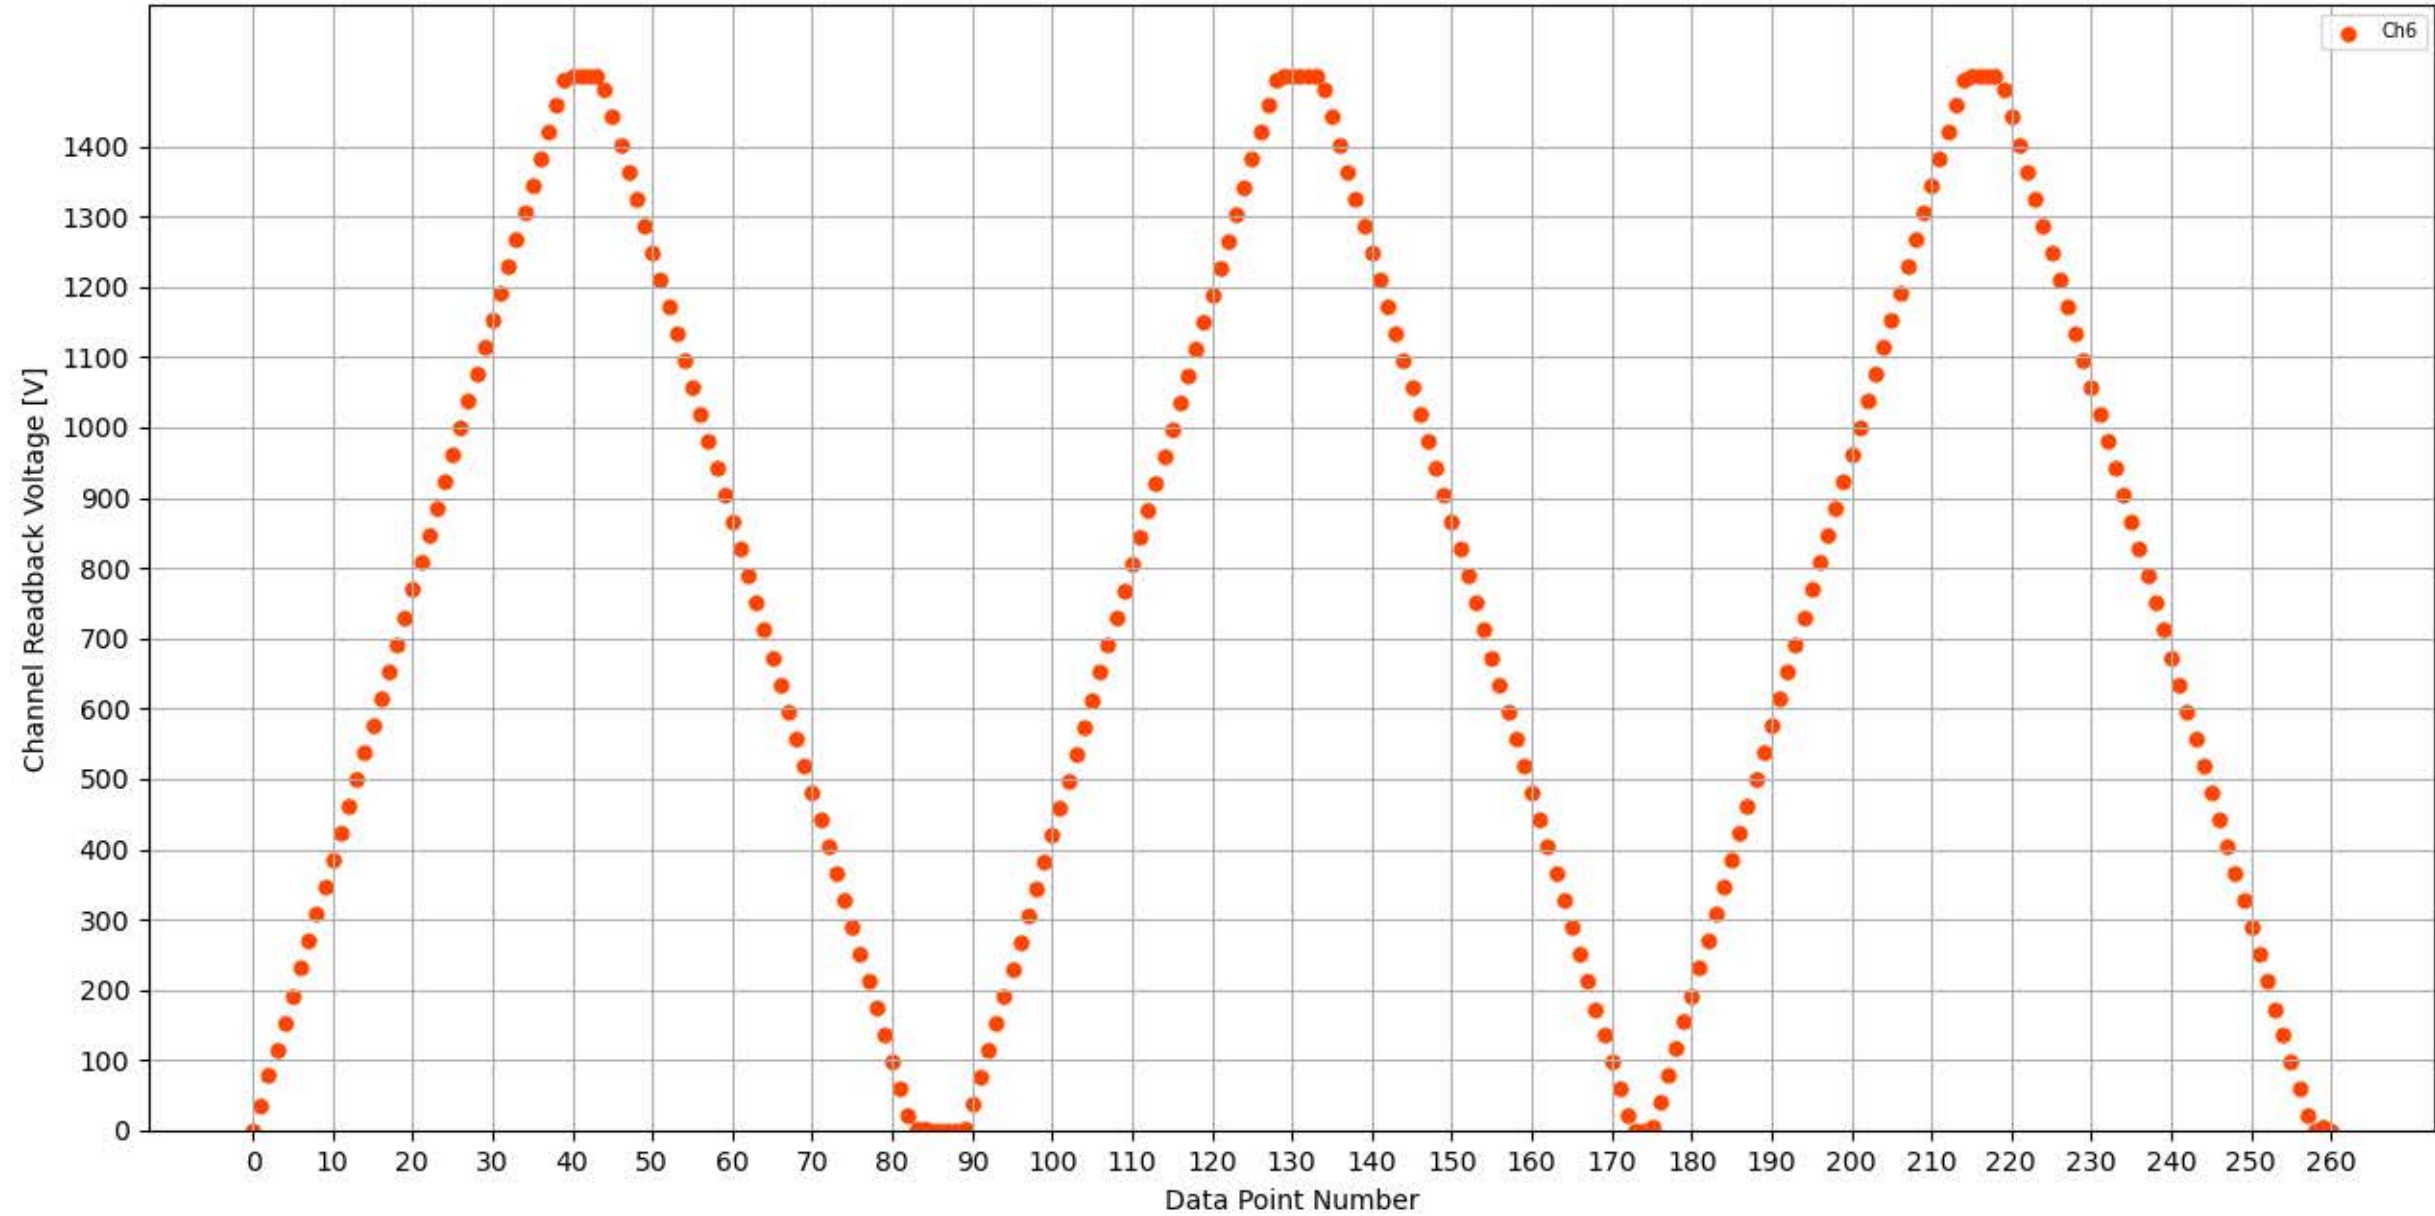

Voltage Ramp Test (Python) Bd #256, Slot #3, Ch #0

Voltage Ramp Test (Python) Bd #256, Slot #3, Ch #1

Voltage Ramp Test (Python) Bd #256, Slot #3, Ch #2

Voltage Ramp Test (Python) Bd #256, Slot #3, Ch #3

Voltage Ramp Test (Python) Bd #256, Slot #3, Ch #4

Voltage Ramp Test (Python) Bd #256, Slot #3, Ch #5

Voltage Ramp Test (Python) Bd #256, Slot #3, Ch #6

Voltage Ramp Test (Python) Bd #256, Slot #3, Ch #7