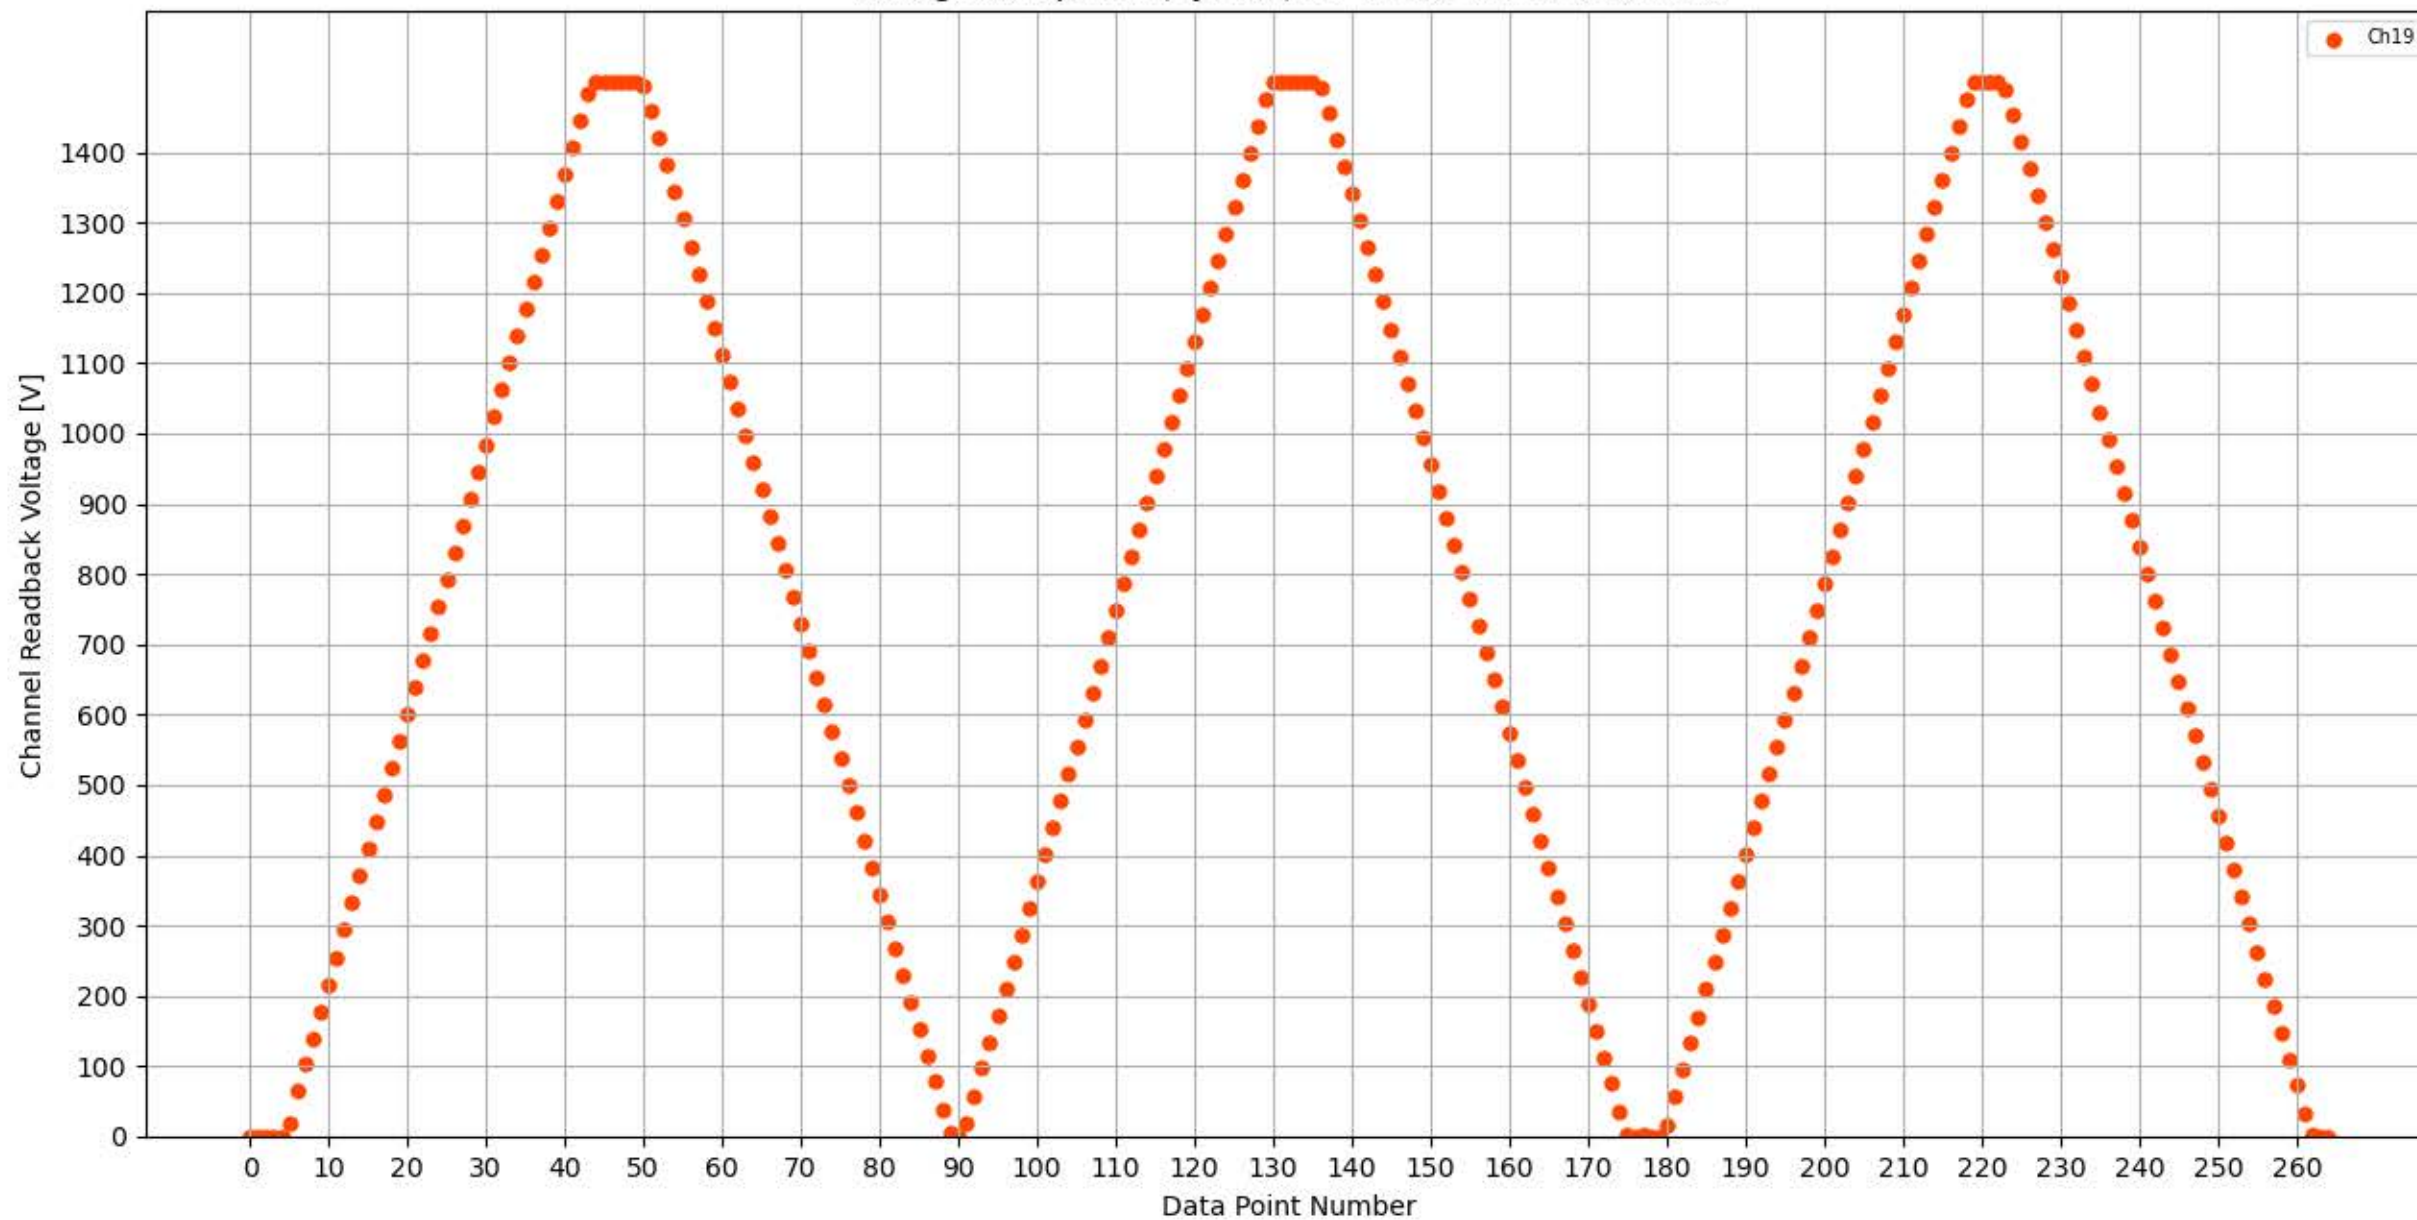

Voltage Ramp Test (Python) Bd #256, Slot #3, Ch #16

Voltage Ramp Test (Python) Bd #256, Slot #3, Ch #17

Voltage Ramp Test (Python) Bd #256, Slot #3, Ch #18

Voltage Ramp Test (Python) Bd #256, Slot #3, Ch #19