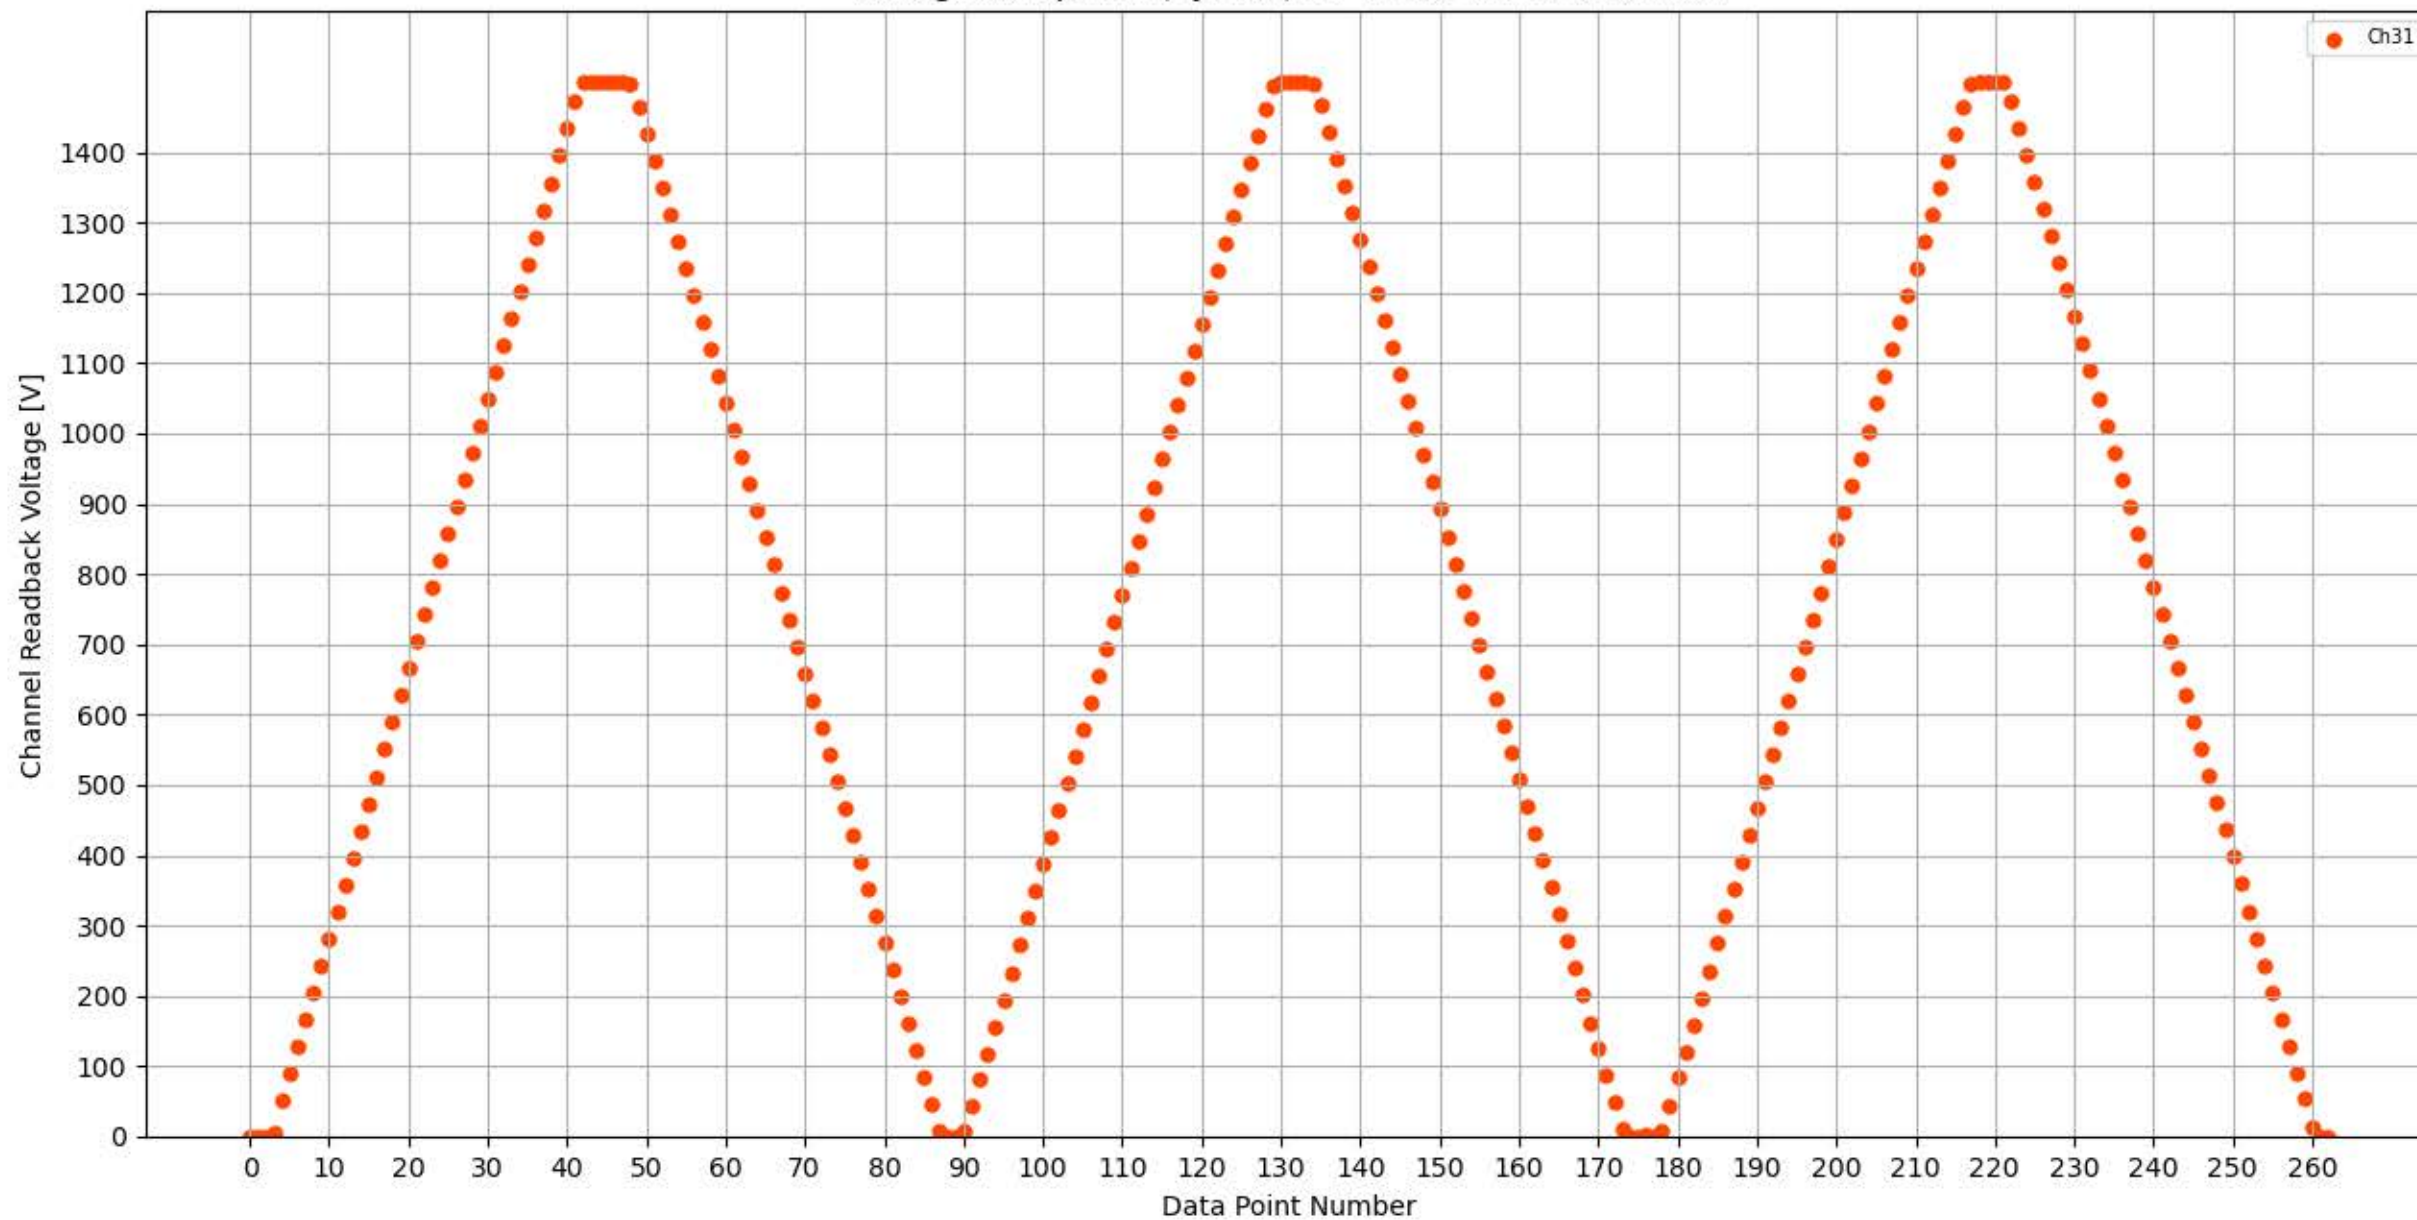

Voltage Ramp Test (Python) Bd #256, Slot #3, Ch #28

Voltage Ramp Test (Python) Bd #256, Slot #3, Ch #29

Voltage Ramp Test (Python) Bd #256, Slot #3, Ch #30

Voltage Ramp Test (Python) Bd #256, Slot #3, Ch #31