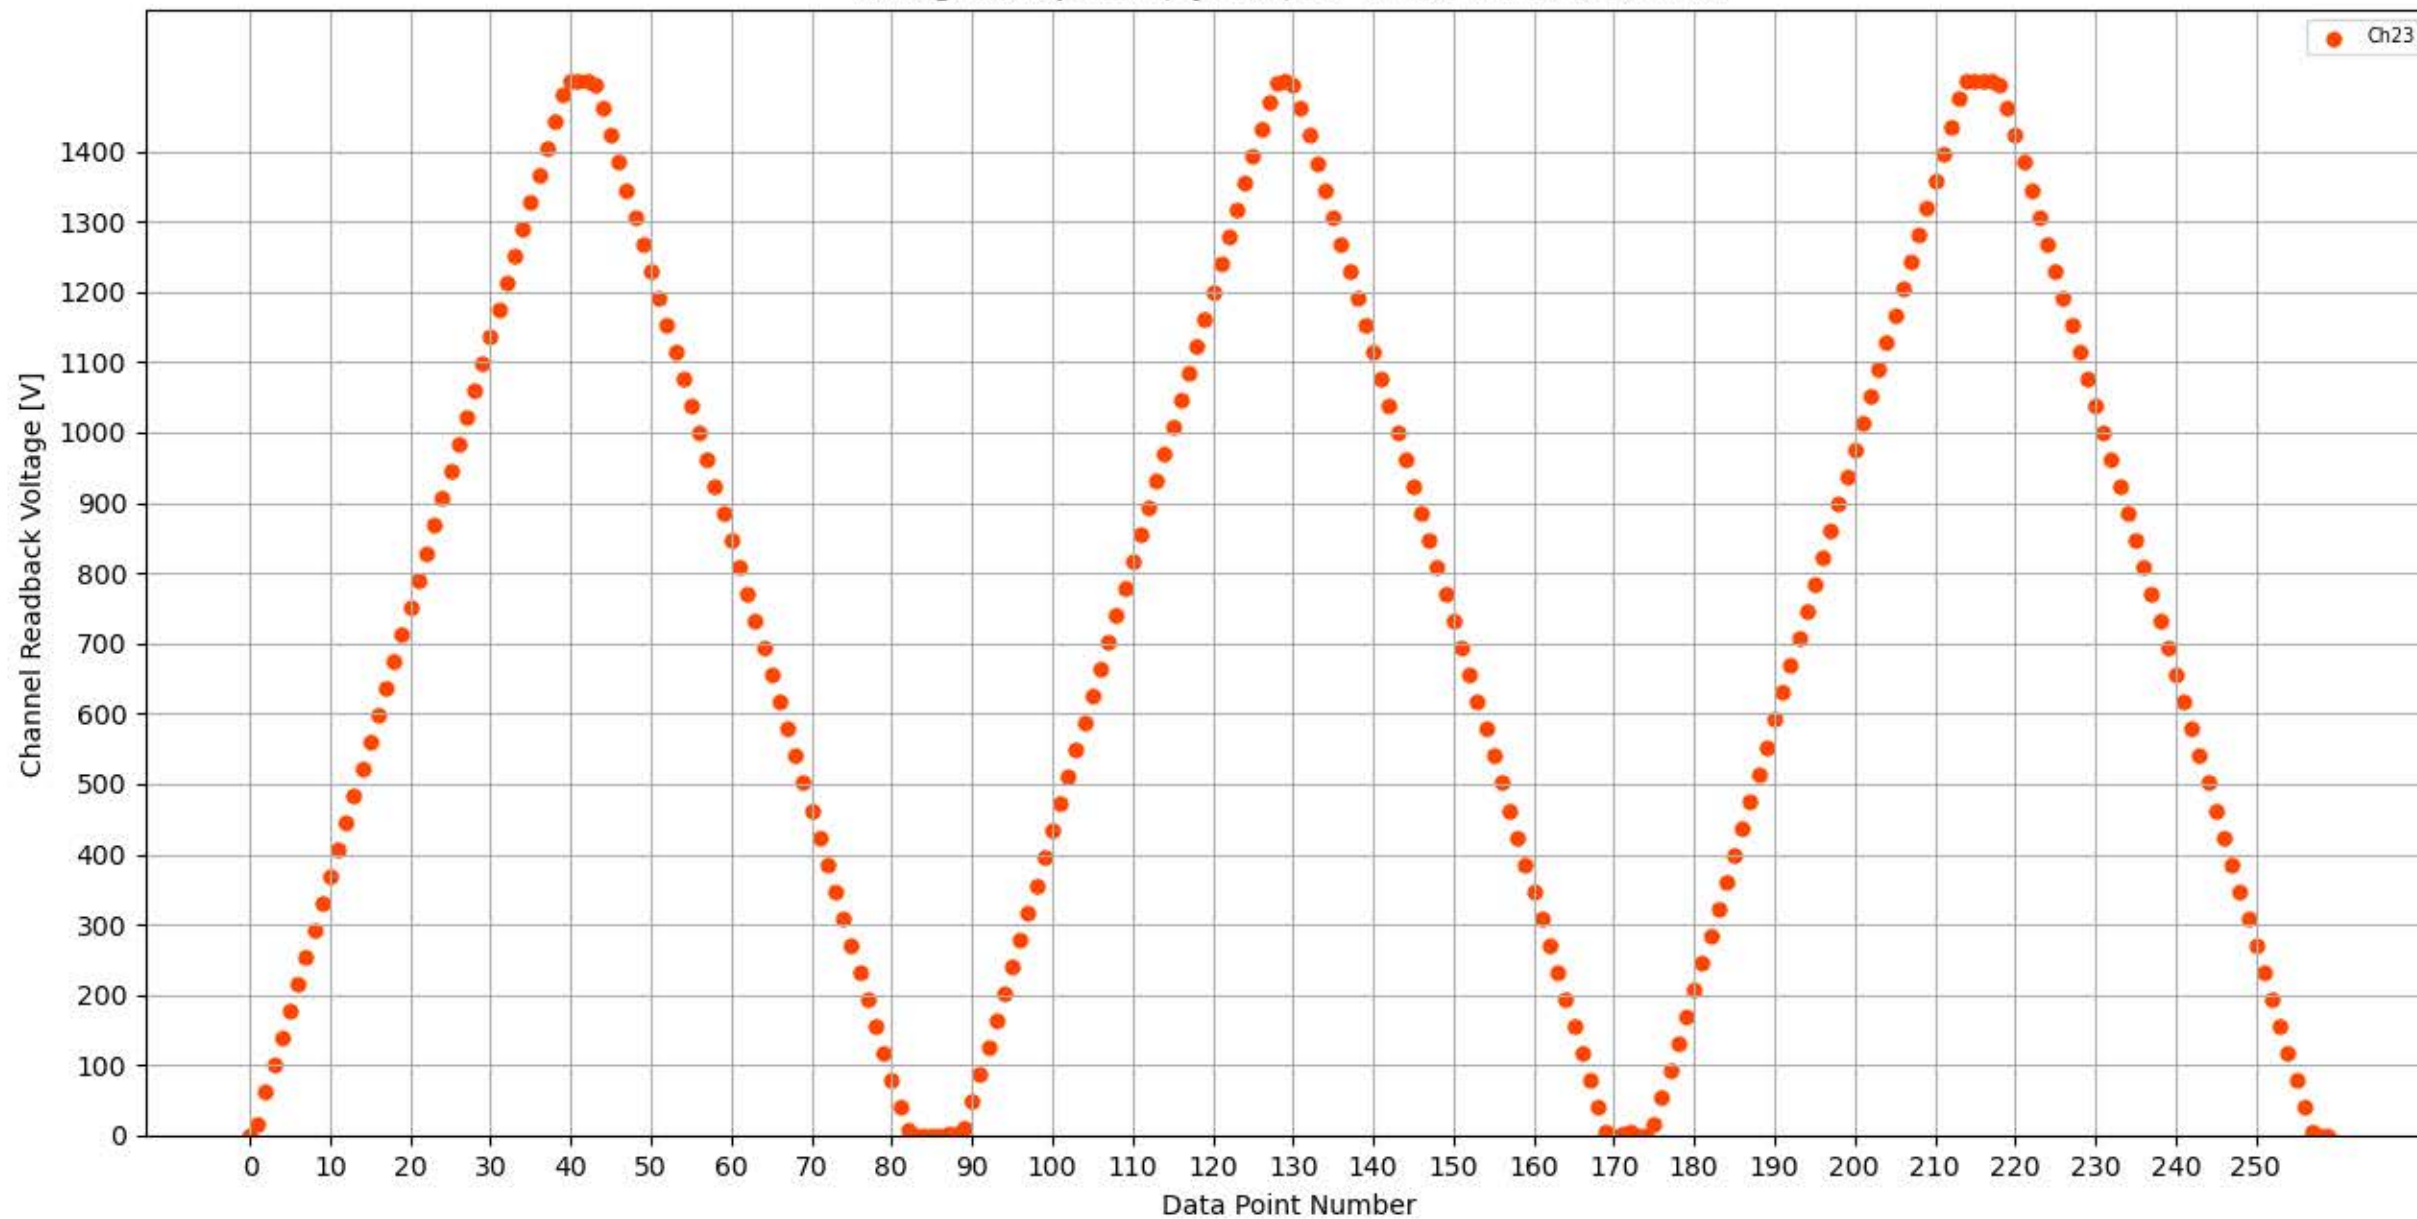

Voltage Ramp Test (Python) Bd #256, Slot #3, Ch #20

Voltage Ramp Test (Python) Bd #256, Slot #3, Ch #21

Voltage Ramp Test (Python) Bd #256, Slot #3, Ch #22

Voltage Ramp Test (Python) Bd #256, Slot #3, Ch #23