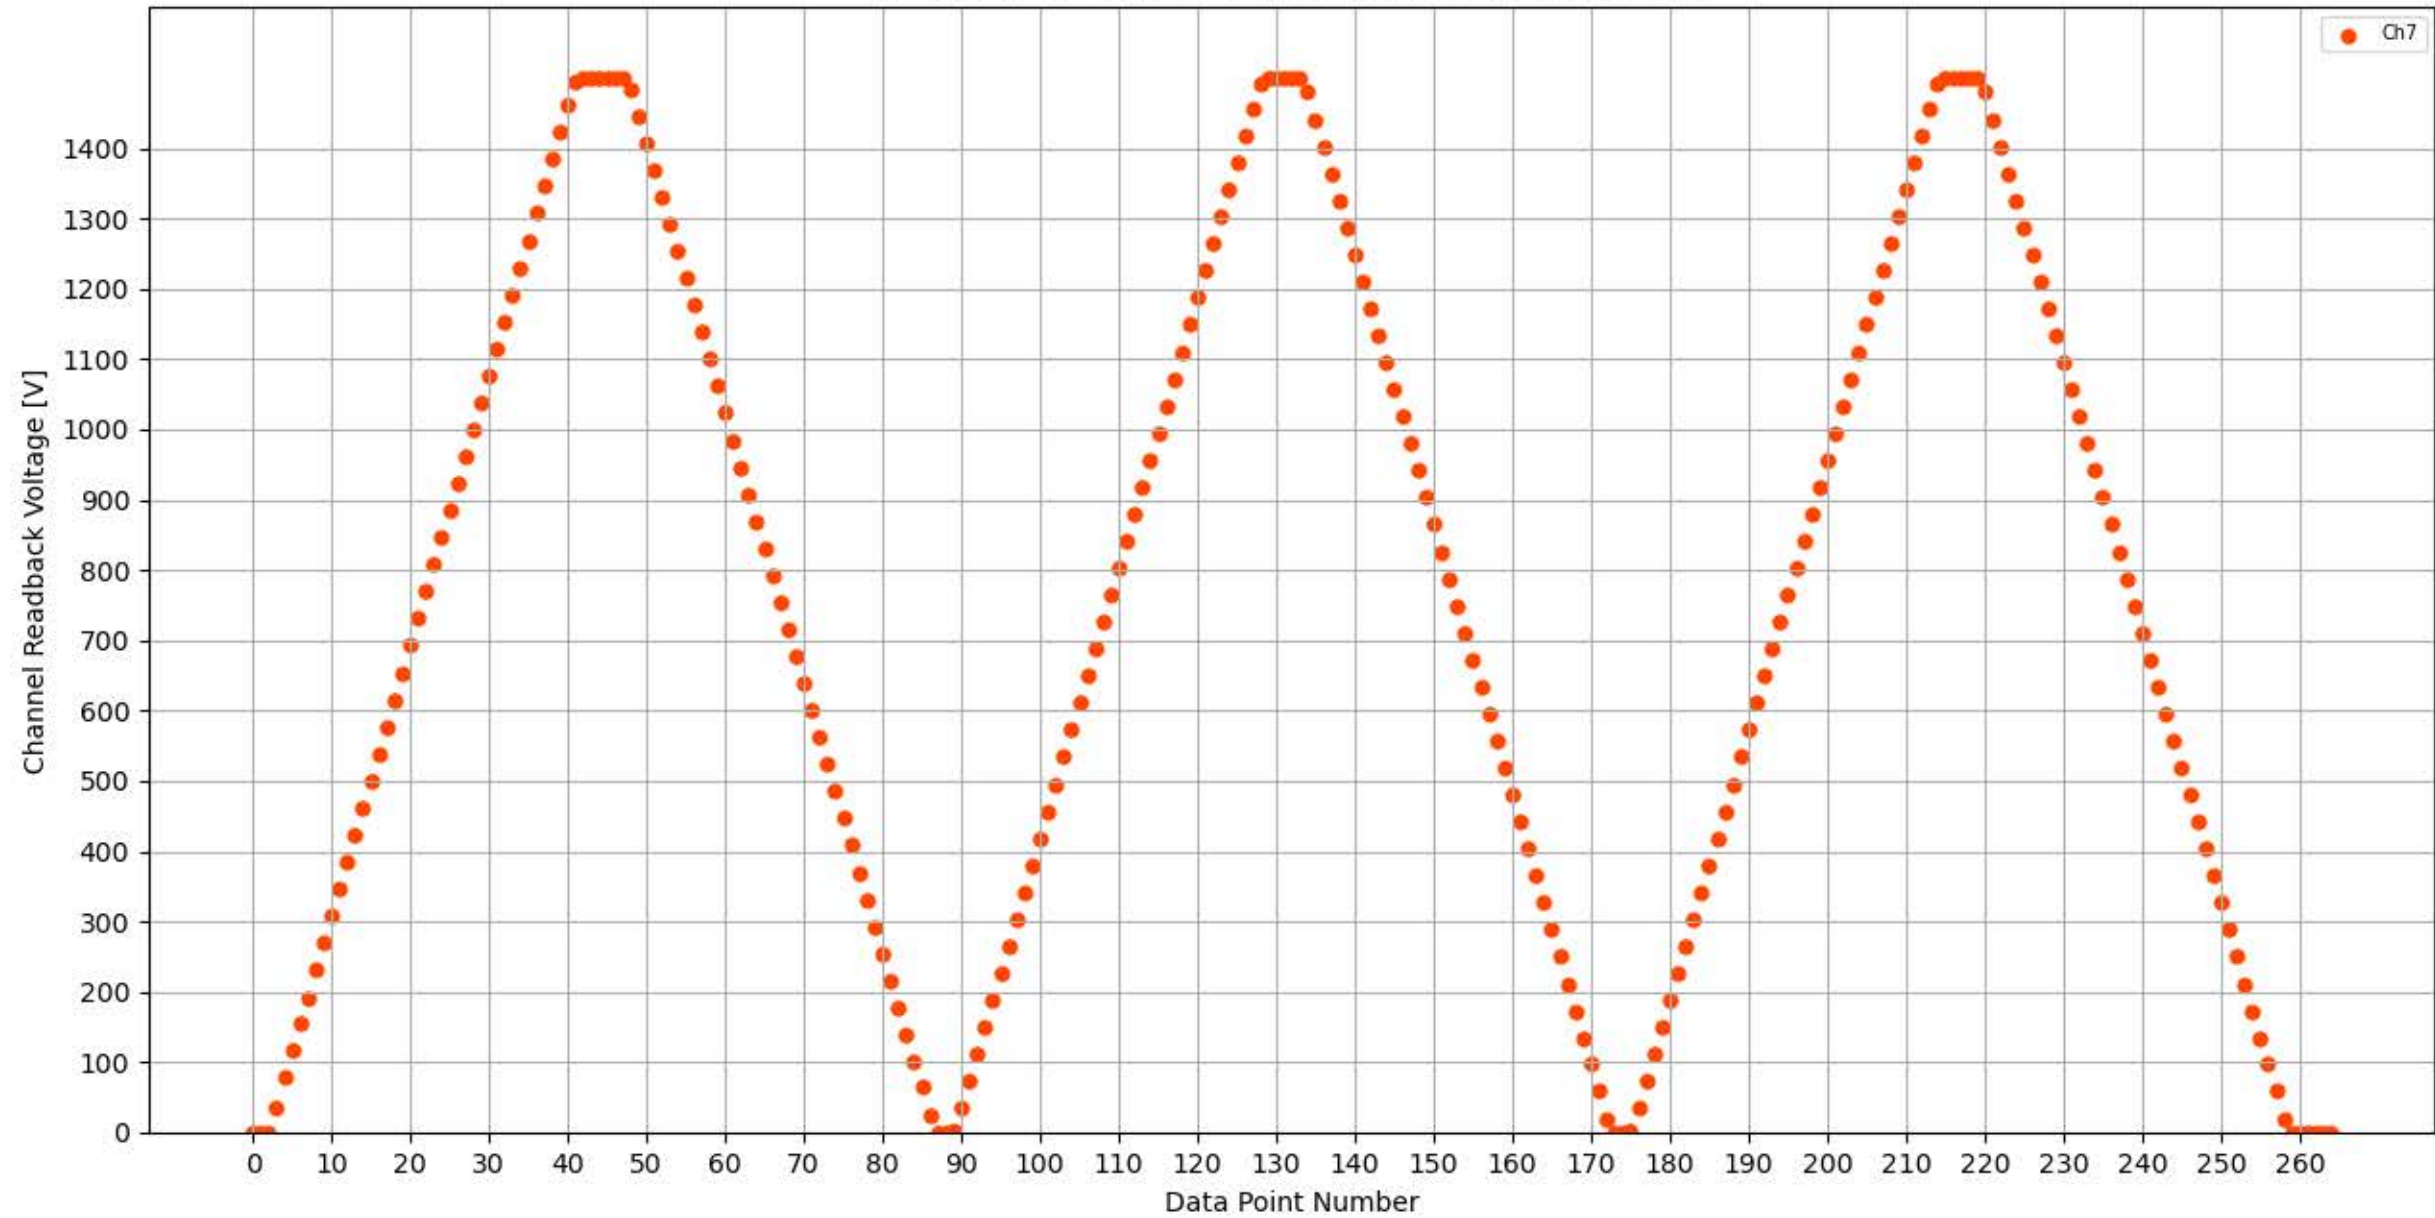

Voltage Ramp Test (Python) Bd #256, Slot #3, Ch #0

Voltage Ramp Test (Python) Bd #256, Slot #3, Ch #1

Voltage Ramp Test (Python) Bd #256, Slot #3, Ch #2

Voltage Ramp Test (Python) Bd #256, Slot #3, Ch #3

Voltage Ramp Test (Python) Bd #256, Slot #3, Ch #4

Voltage Ramp Test (Python) Bd #256, Slot #3, Ch #5

Voltage Ramp Test (Python) Bd #256, Slot #3, Ch #6

Voltage Ramp Test (Python) Bd #256, Slot #3, Ch #7