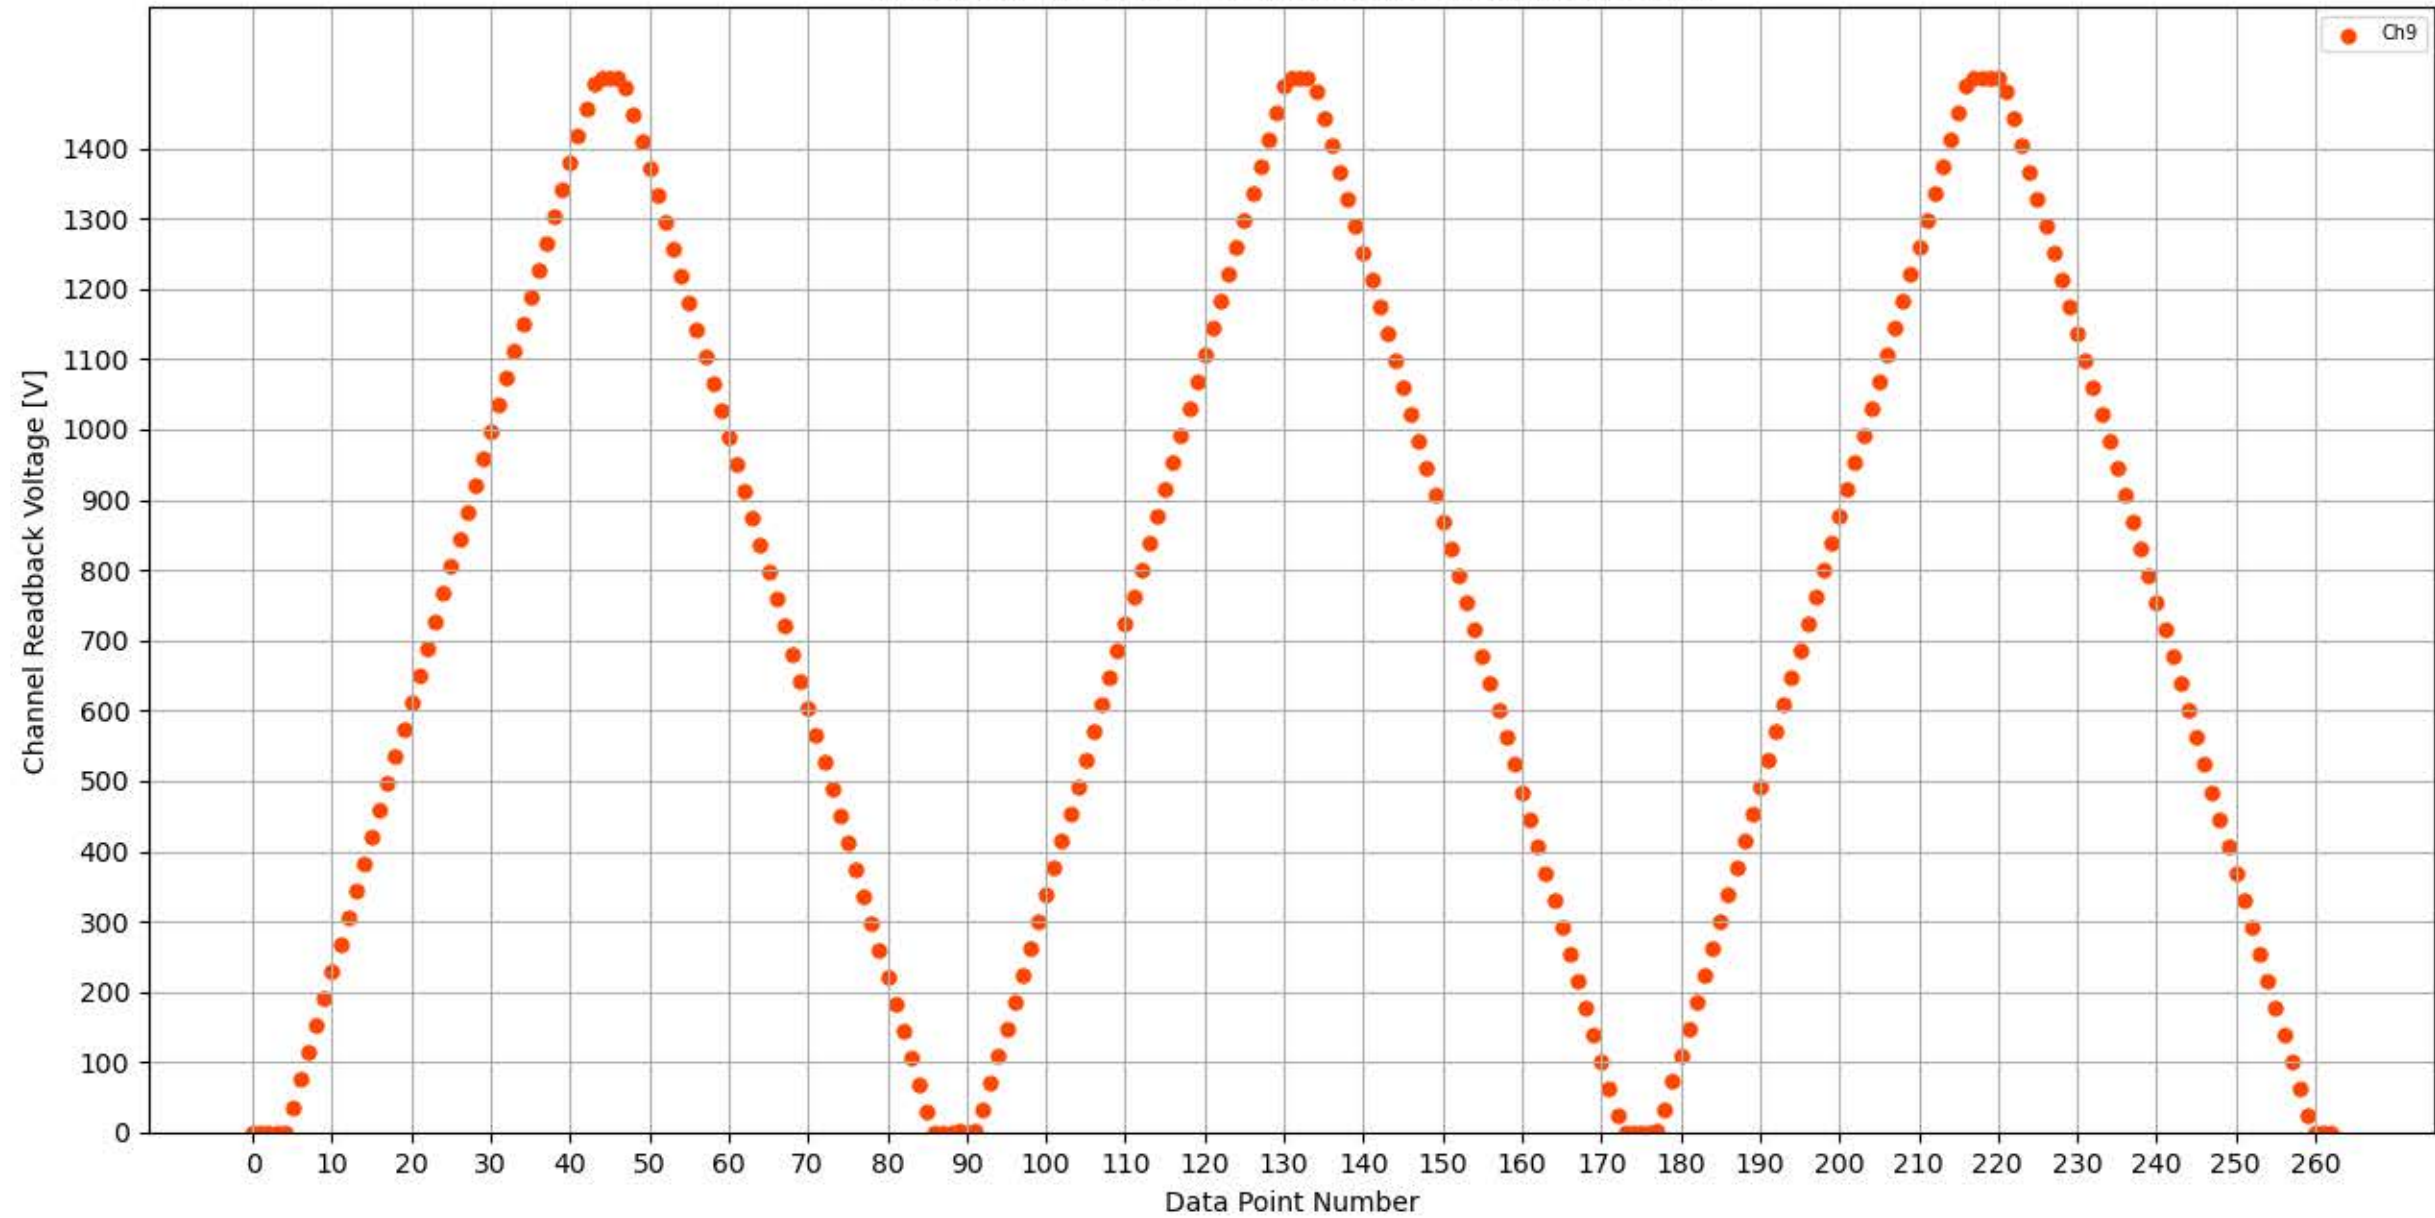

Voltage Ramp Test (Python) Bd #256, Slot #3, Ch #10

Voltage Ramp Test (Python) Bd #256, Slot #3, Ch #9