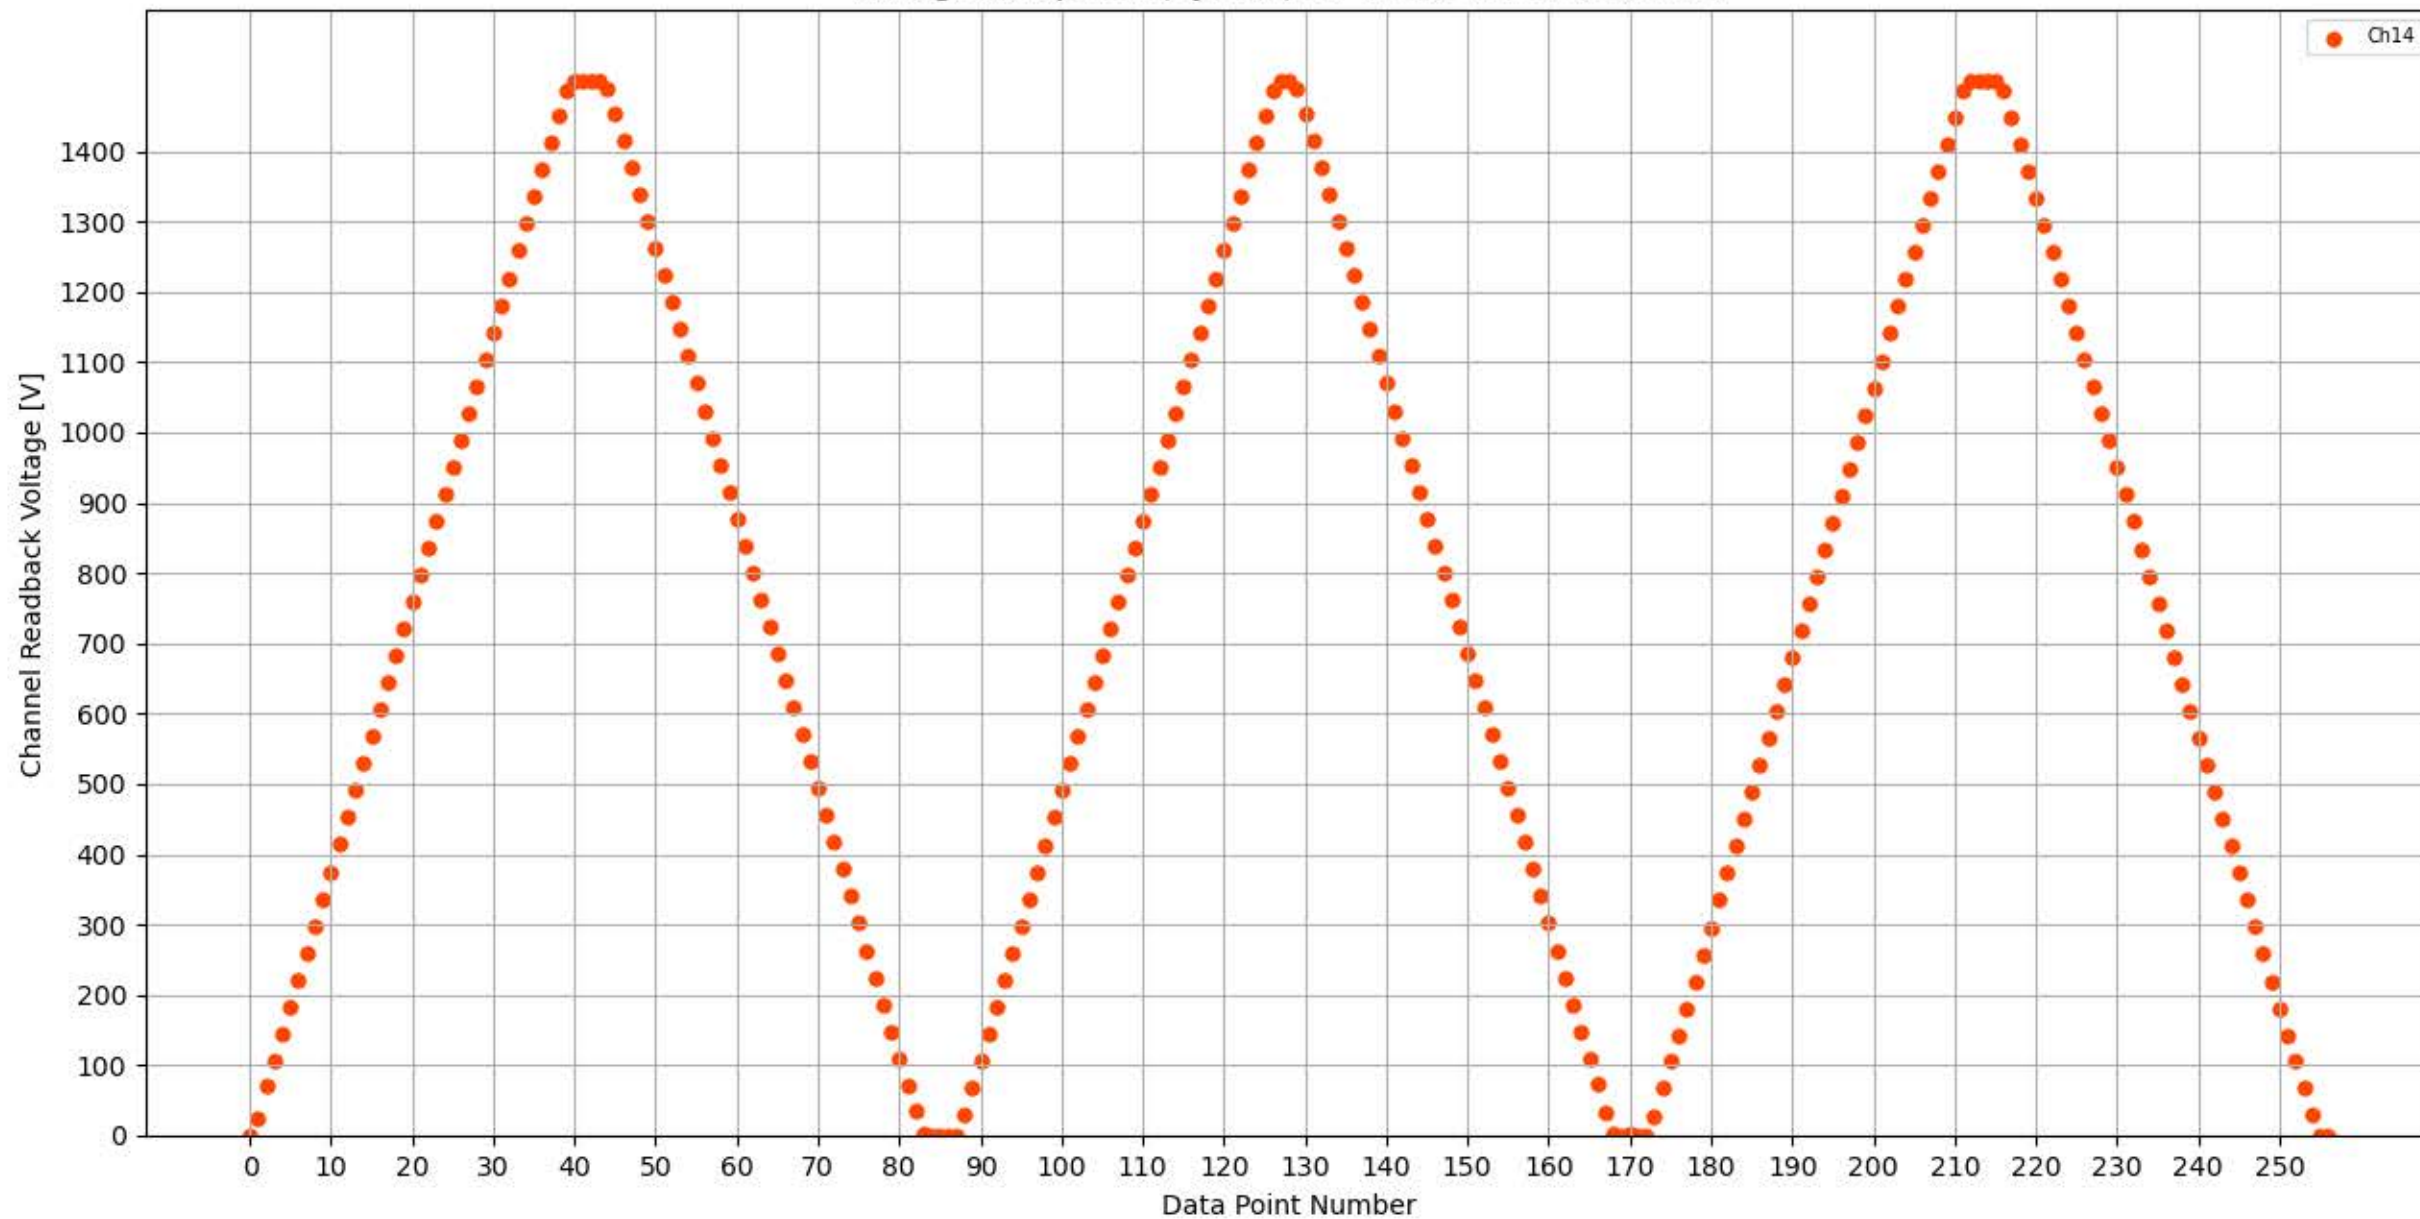

Voltage Ramp Test (Python) Bd #256, Slot #3, Ch #15

Voltage Ramp Test (Python) Bd #256, Slot #3, Ch #14