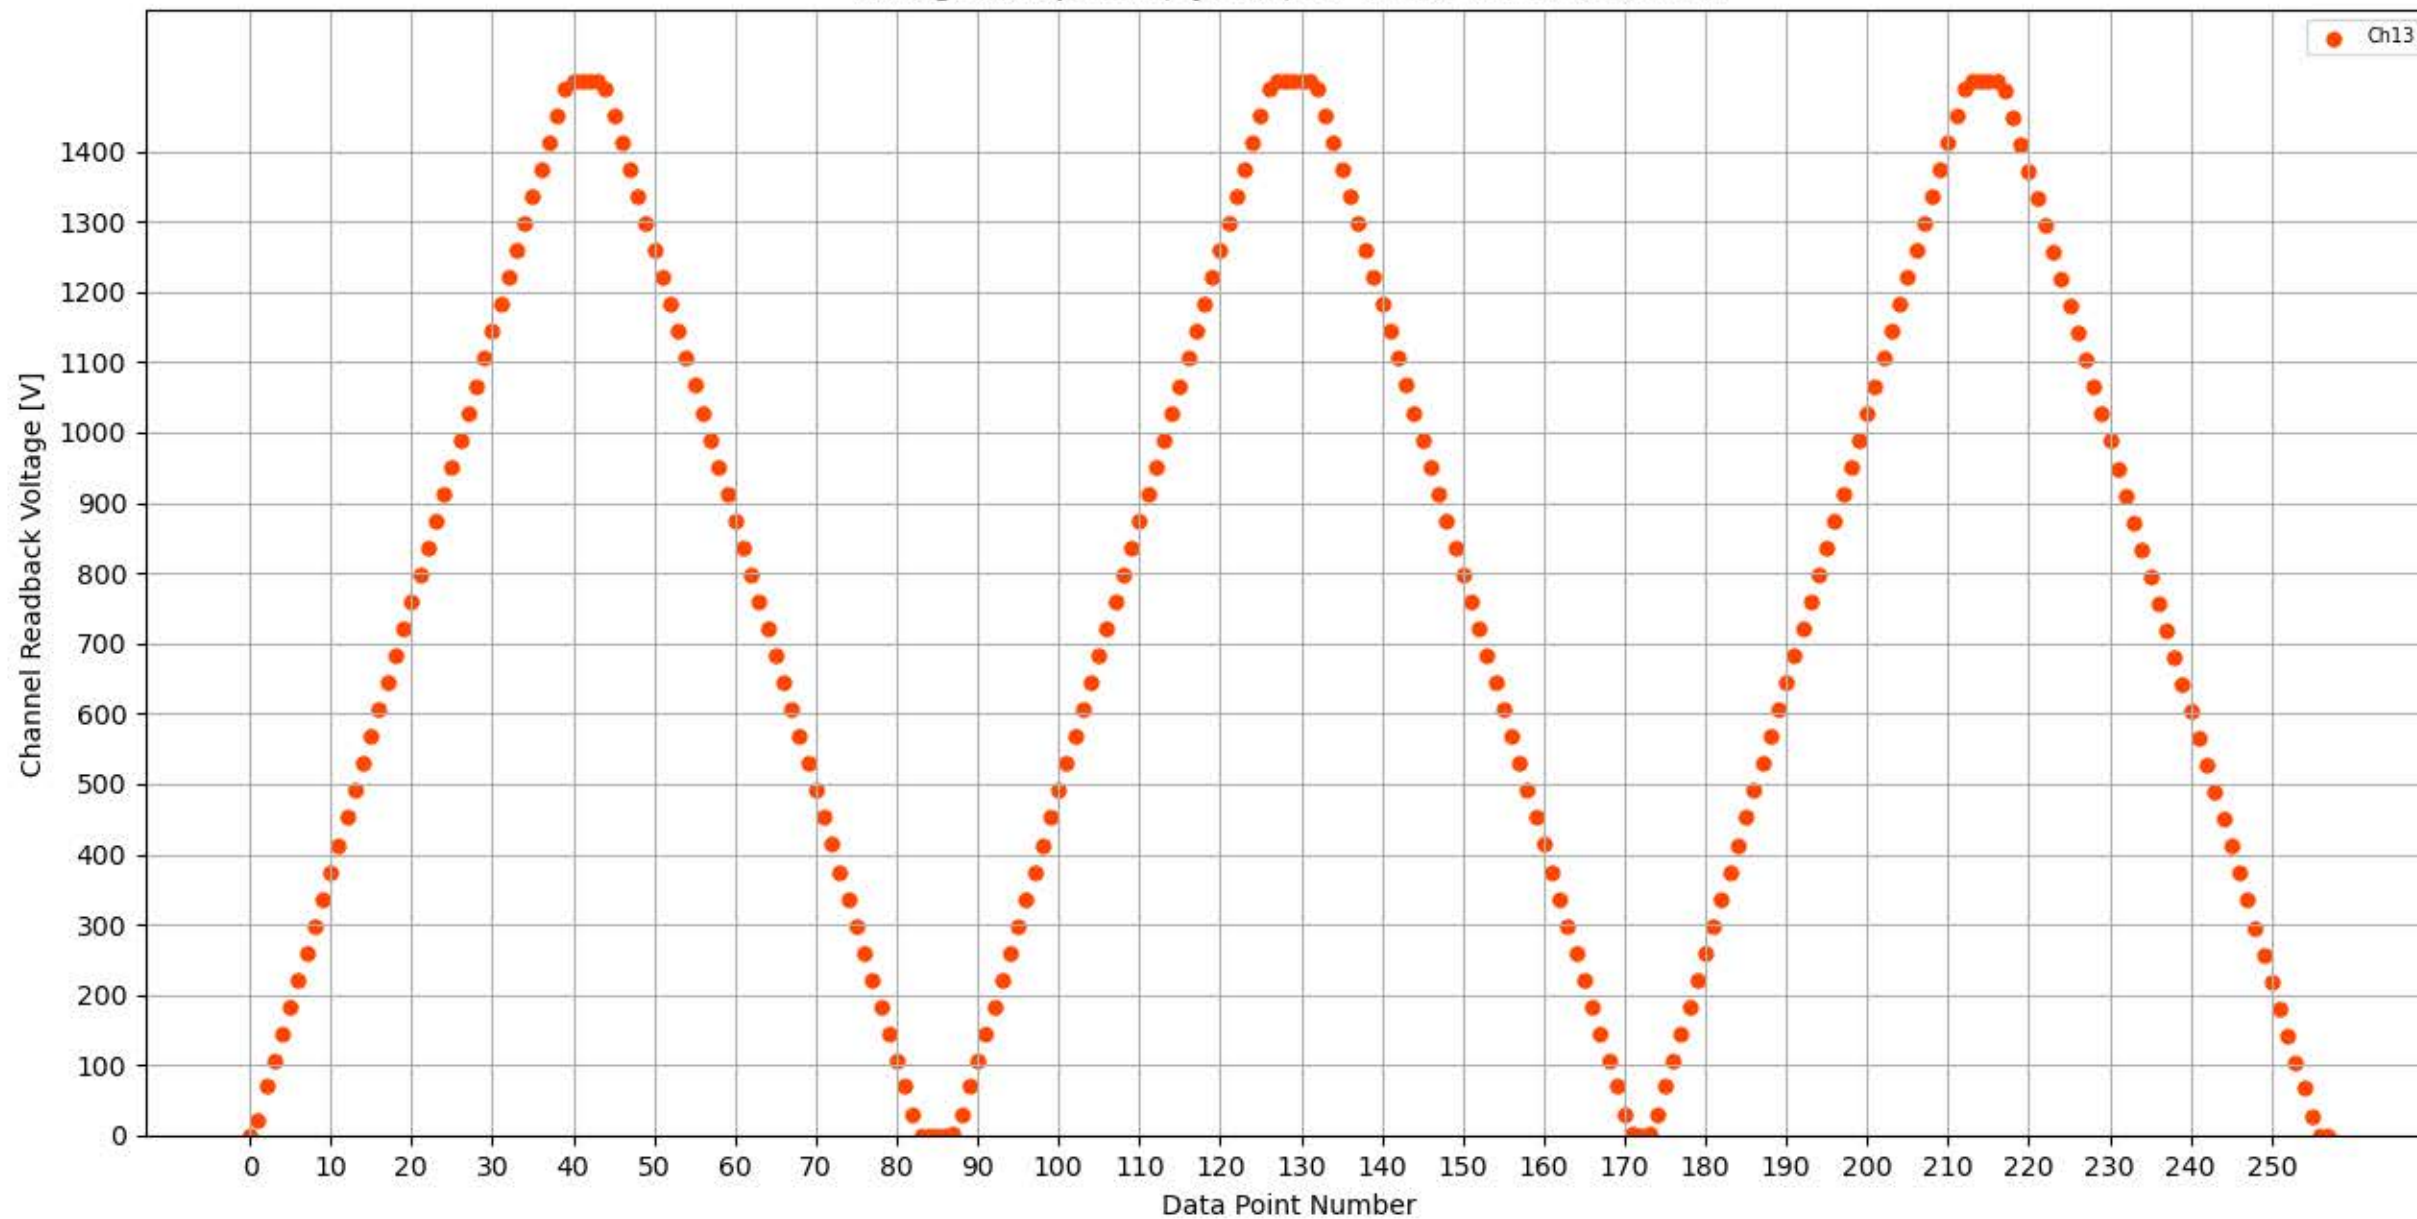

Voltage Ramp Test (Python) Bd #256, Slot #3, Ch #14

Voltage Ramp Test (Python) Bd #256, Slot #3, Ch #13