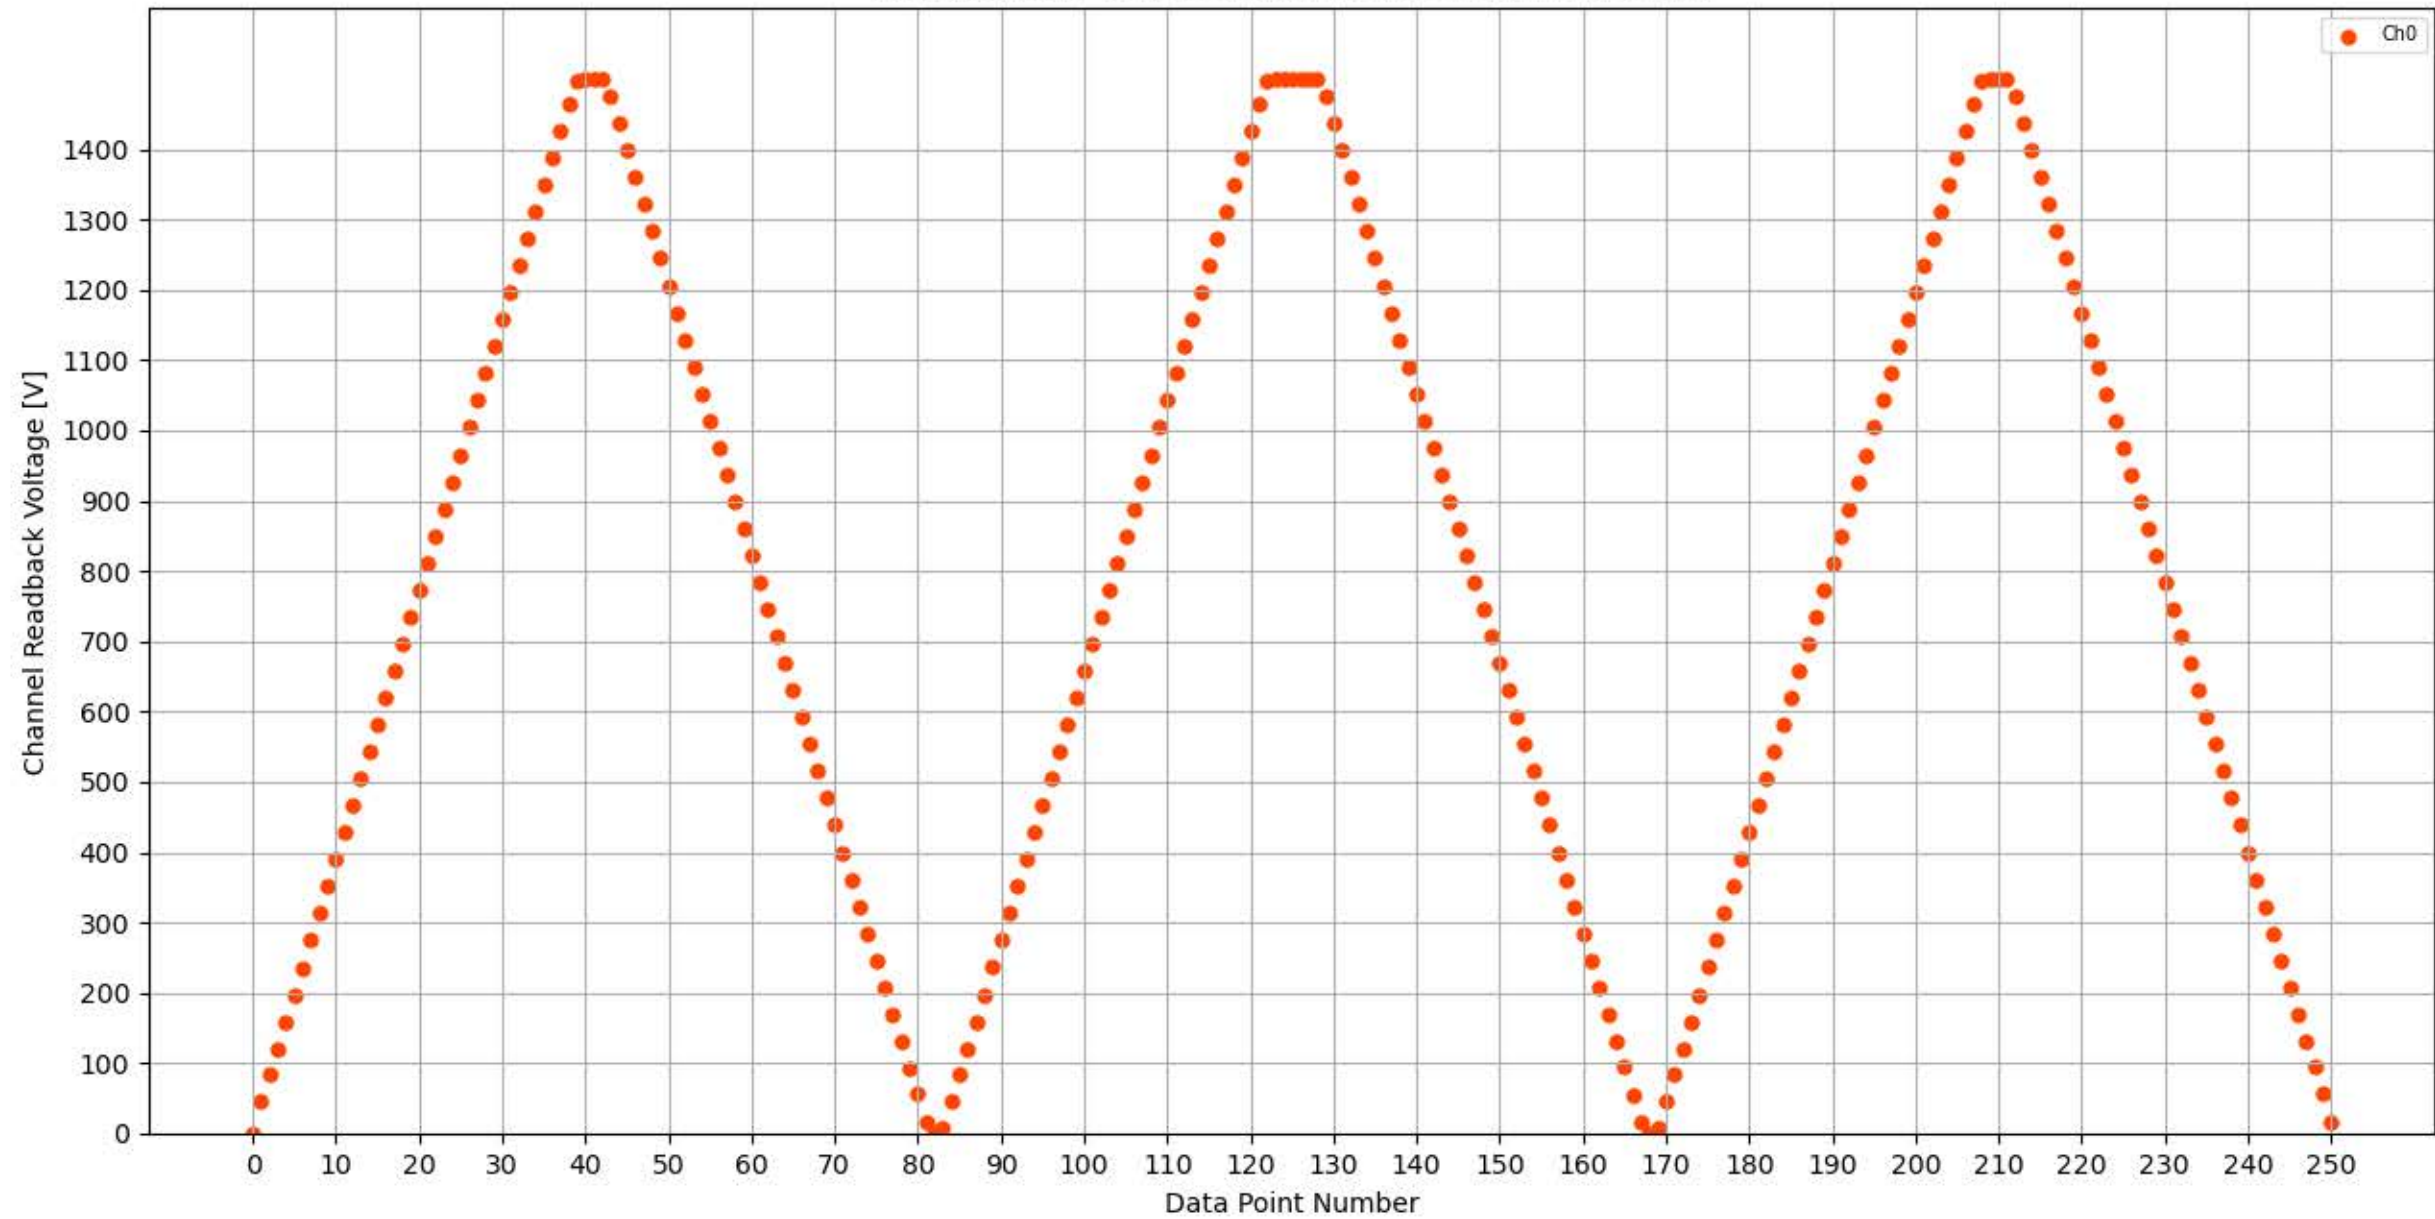

Voltage Ramp Test (Python) Bd #256, Slot #3, Ch #0

Voltage Ramp Test (Python) Bd #256, Slot #3, Ch #1

Voltage Ramp Test (Python) Bd #256, Slot #3, Ch #2

Voltage Ramp Test (Python) Bd #256, Slot #3, Ch #3

Voltage Ramp Test (Python) Bd #256, Slot #3, Ch #4

Voltage Ramp Test (Python) Bd #256, Slot #3, Ch #5

Voltage Ramp Test (Python) Bd #256, Slot #3, Ch #6

Voltage Ramp Test (Python) Bd #256, Slot #3, Ch #7