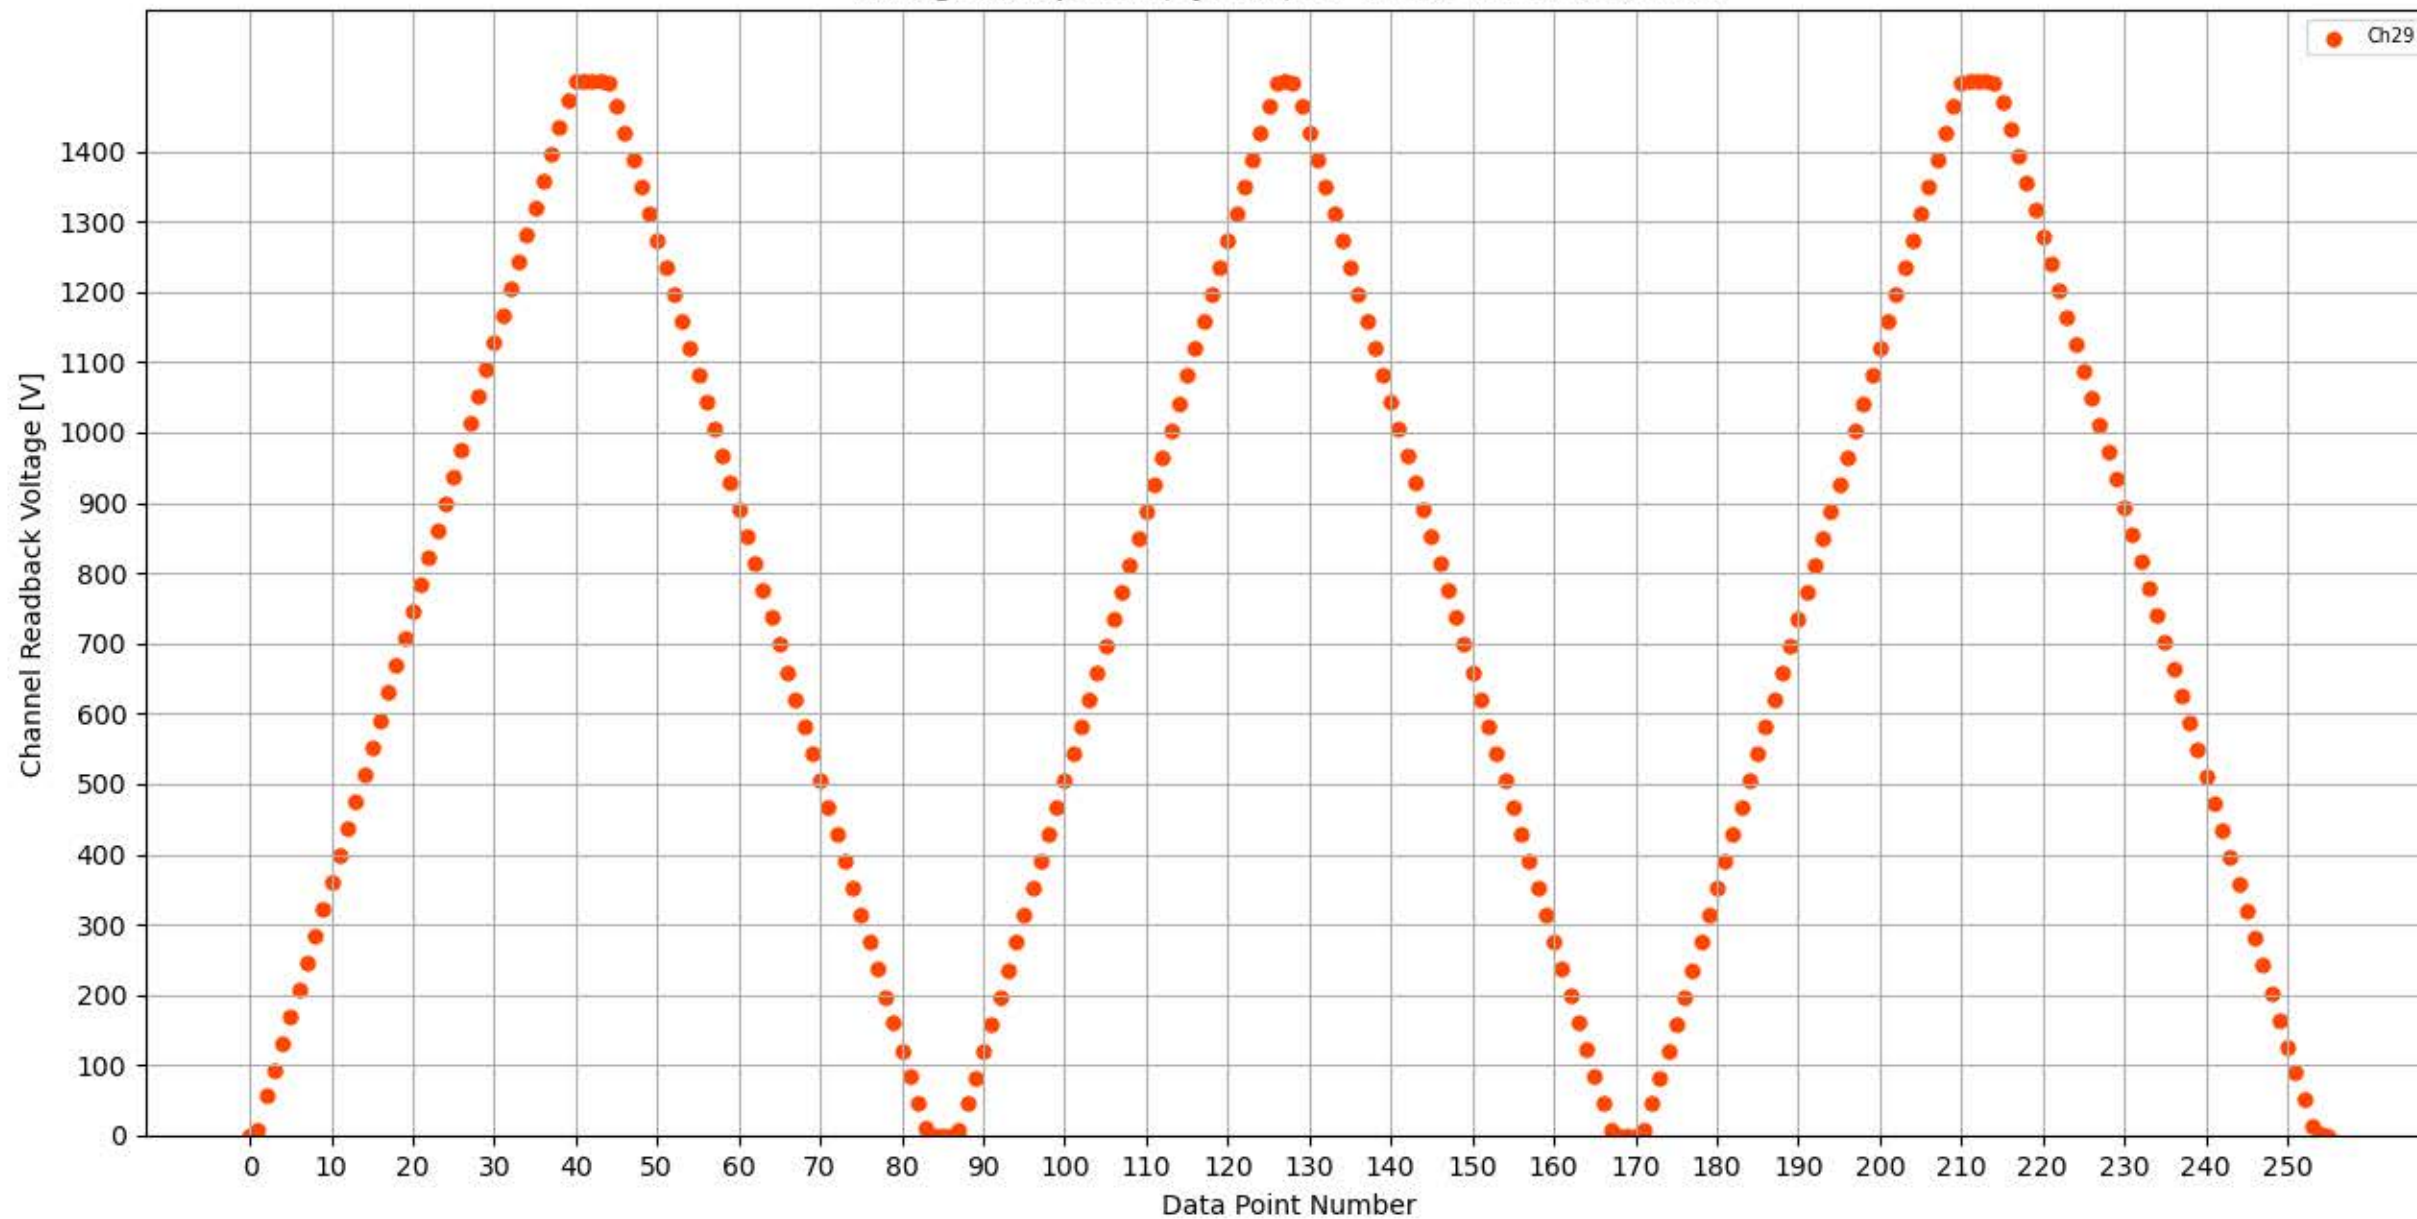

Voltage Ramp Test (Python) Bd #256, Slot #3, Ch #30

Voltage Ramp Test (Python) Bd #256, Slot #3, Ch #29