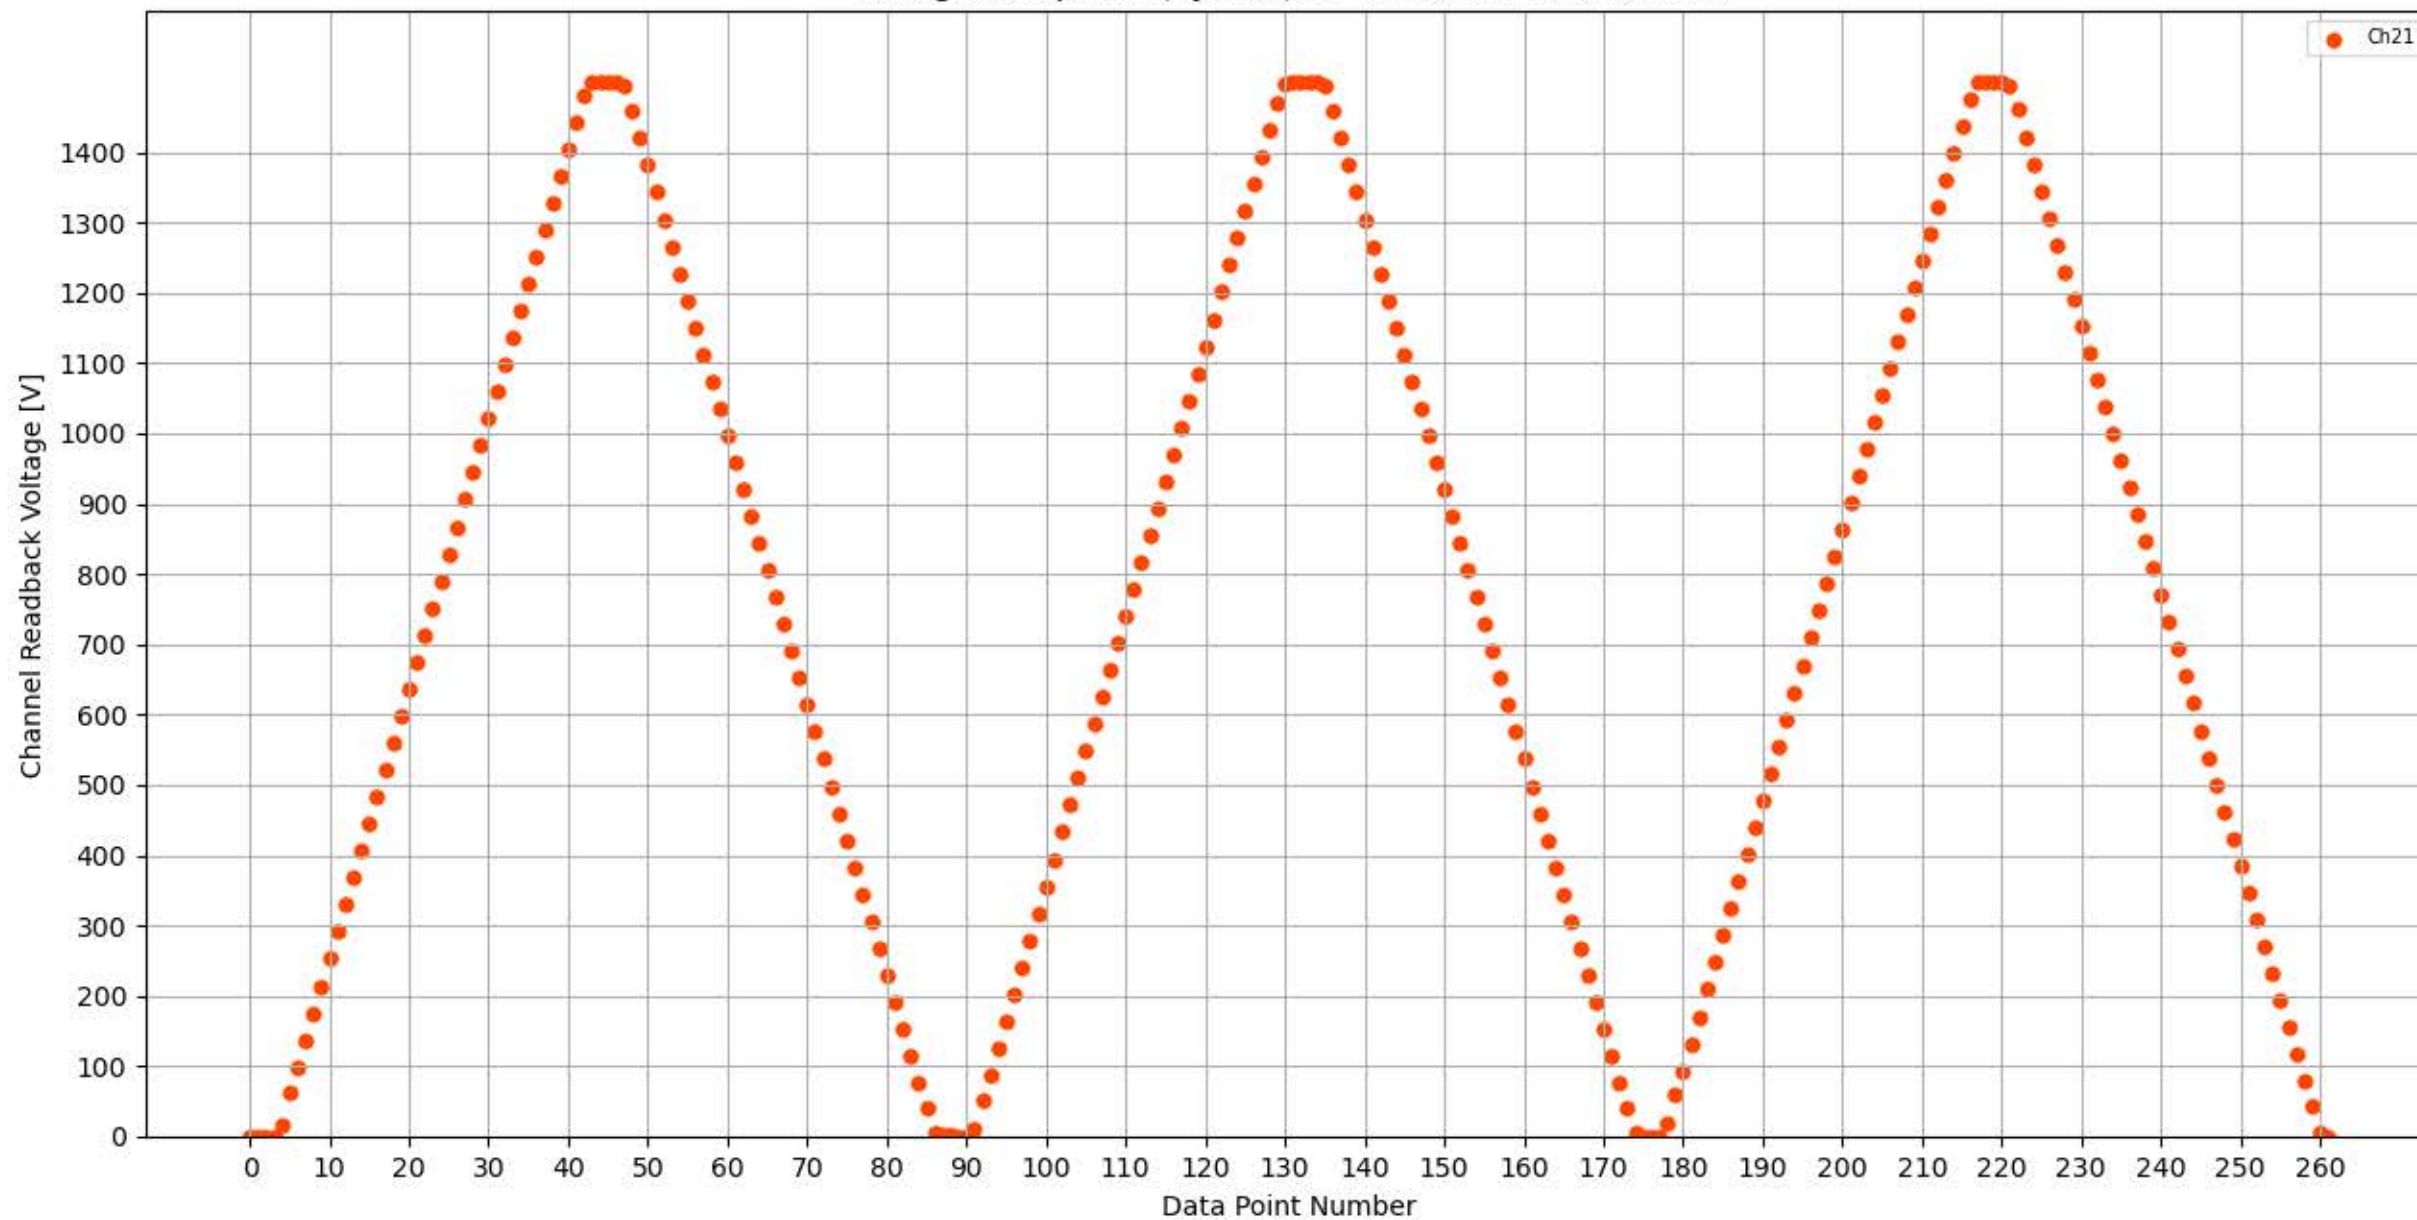

Voltage Ramp Test (Python) Bd #256, Slot #3, Ch #22

Voltage Ramp Test (Python) Bd #256, Slot #3, Ch #21