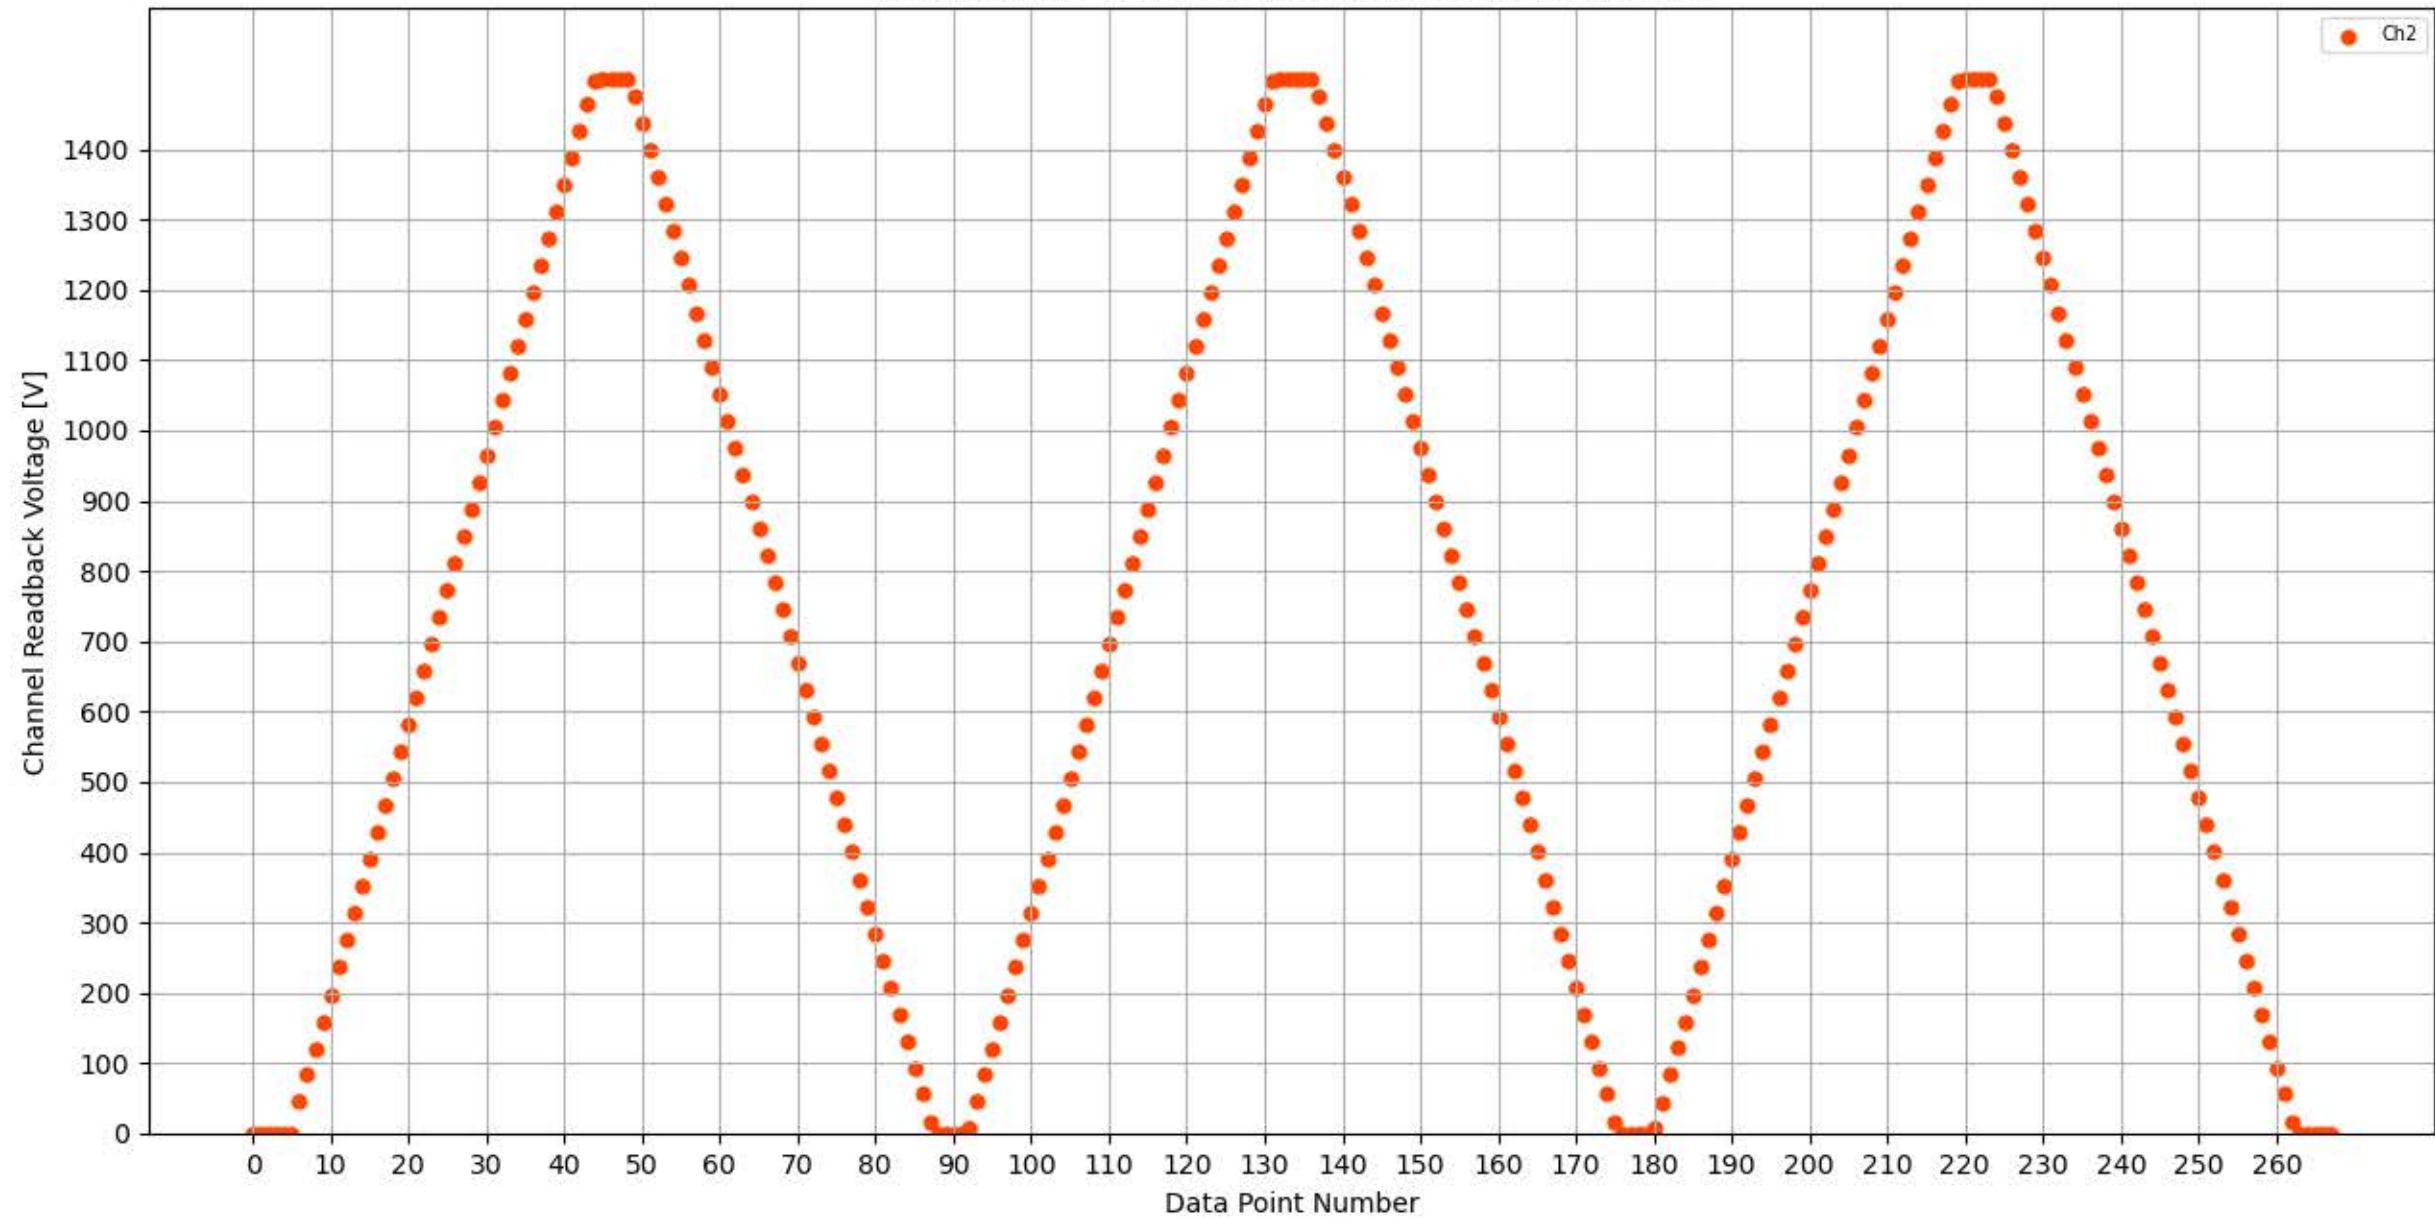

Voltage Ramp Test (Python) Bd #256, Slot #3, Ch #0

Voltage Ramp Test (Python) Bd #256, Slot #3, Ch #1

Voltage Ramp Test (Python) Bd #256, Slot #3, Ch #2

Voltage Ramp Test (Python) Bd #256, Slot #3, Ch #3

Voltage Ramp Test (Python) Bd #256, Slot #3, Ch #4

Voltage Ramp Test (Python) Bd #256, Slot #3, Ch #5

Voltage Ramp Test (Python) Bd #256, Slot #3, Ch #6

Voltage Ramp Test (Python) Bd #256, Slot #3, Ch #7