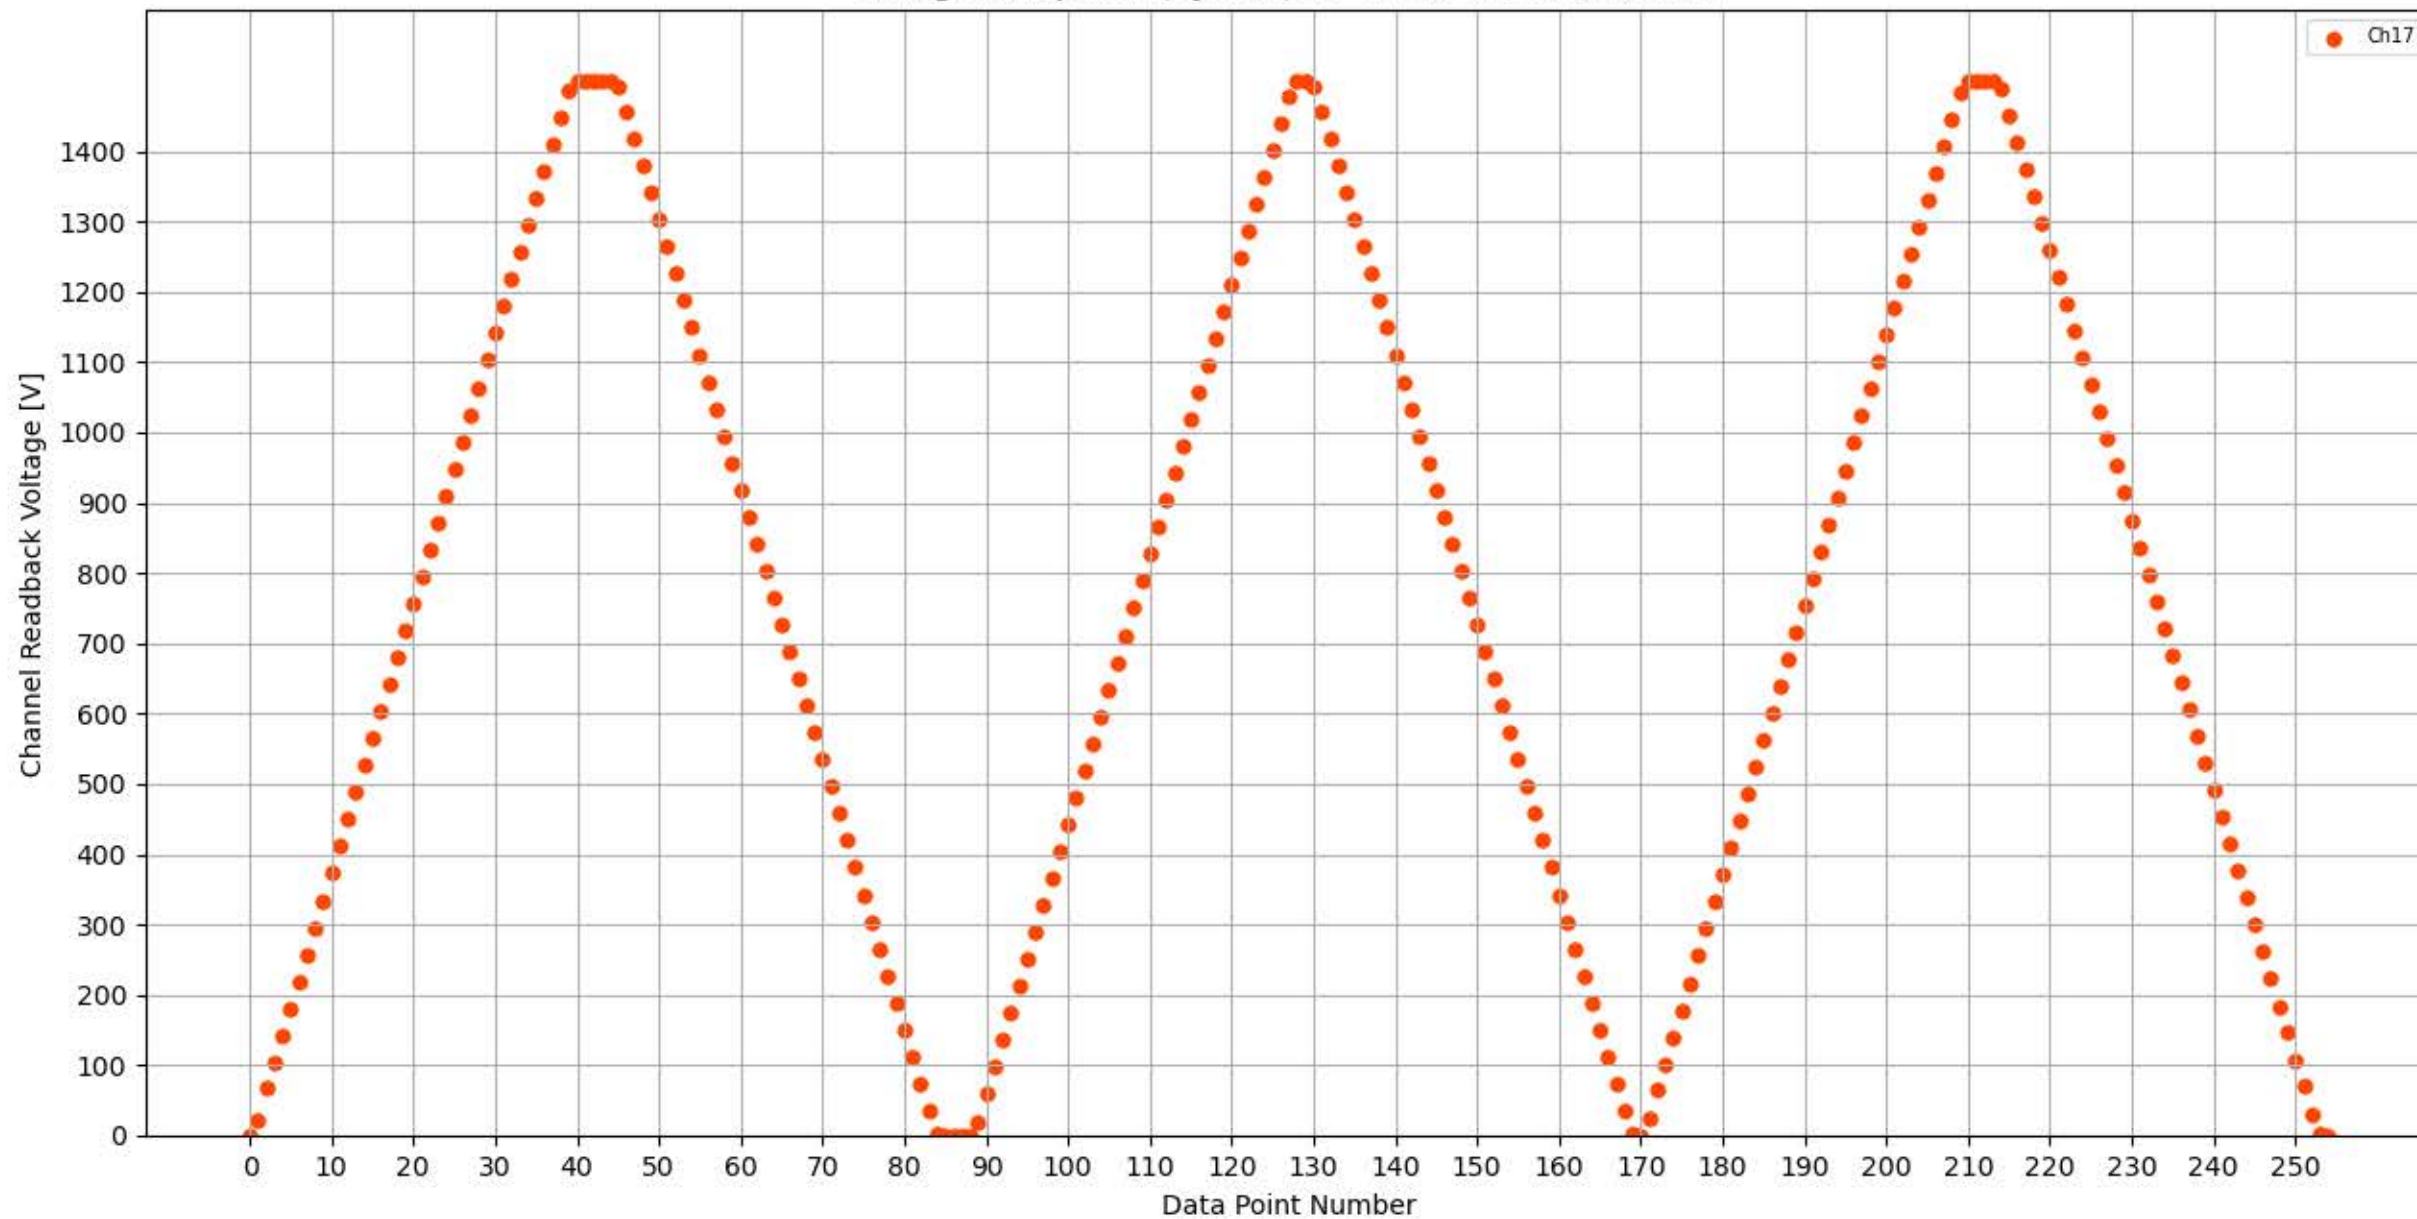

Voltage Ramp Test (Python) Bd #256, Slot #3, Ch #18

Voltage Ramp Test (Python) Bd #256, Slot #3, Ch #17